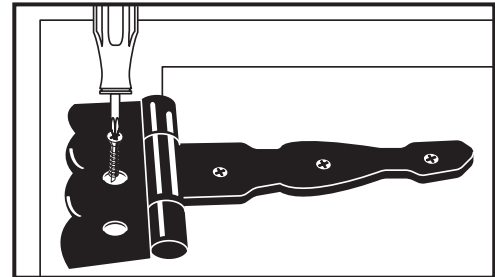

DECORATIVE TEE HINGE

Bisagra en T decorativa

EVERBILT

TM

HEAVY DUTY

Para trabajos pesados

Ideal for surface installations and re-inforcement of doors, gates and sheds. Working load limit per hinge: 30 lbs

INSTRUCTIONS:

1. Mark location of screw holes and drill 3/32 in pilot holes.
2. Install and tighten screws.

Ideal para instalaciones en superficies y para reforzar puertas y portón y verticales. Limite de carga por cada bisagra: 30 lbs (13.6 kg)

INSTRUCCIONES:

1. Marque la ubicación de los orificios para tornillos y perfora orificios guía de 3/32 plg (2.4 mm).
2. Instale y ajuste los tornillos.

WARNING: This product contains chemicals known to the State of California to cause cancer and birth defects or other reproductive harm.