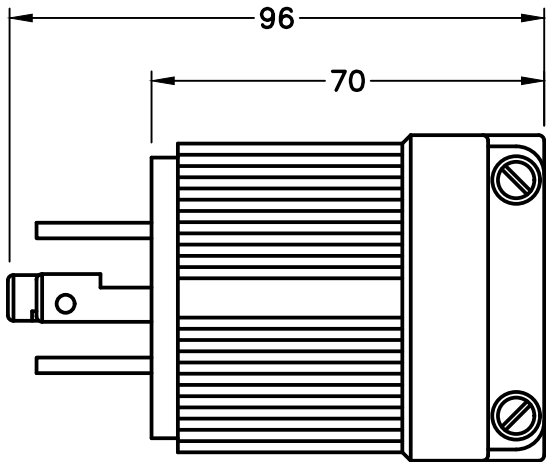

NEMA L14-30 PLUG
FRONT VIEW

Unit in mm

SIDE VIEW