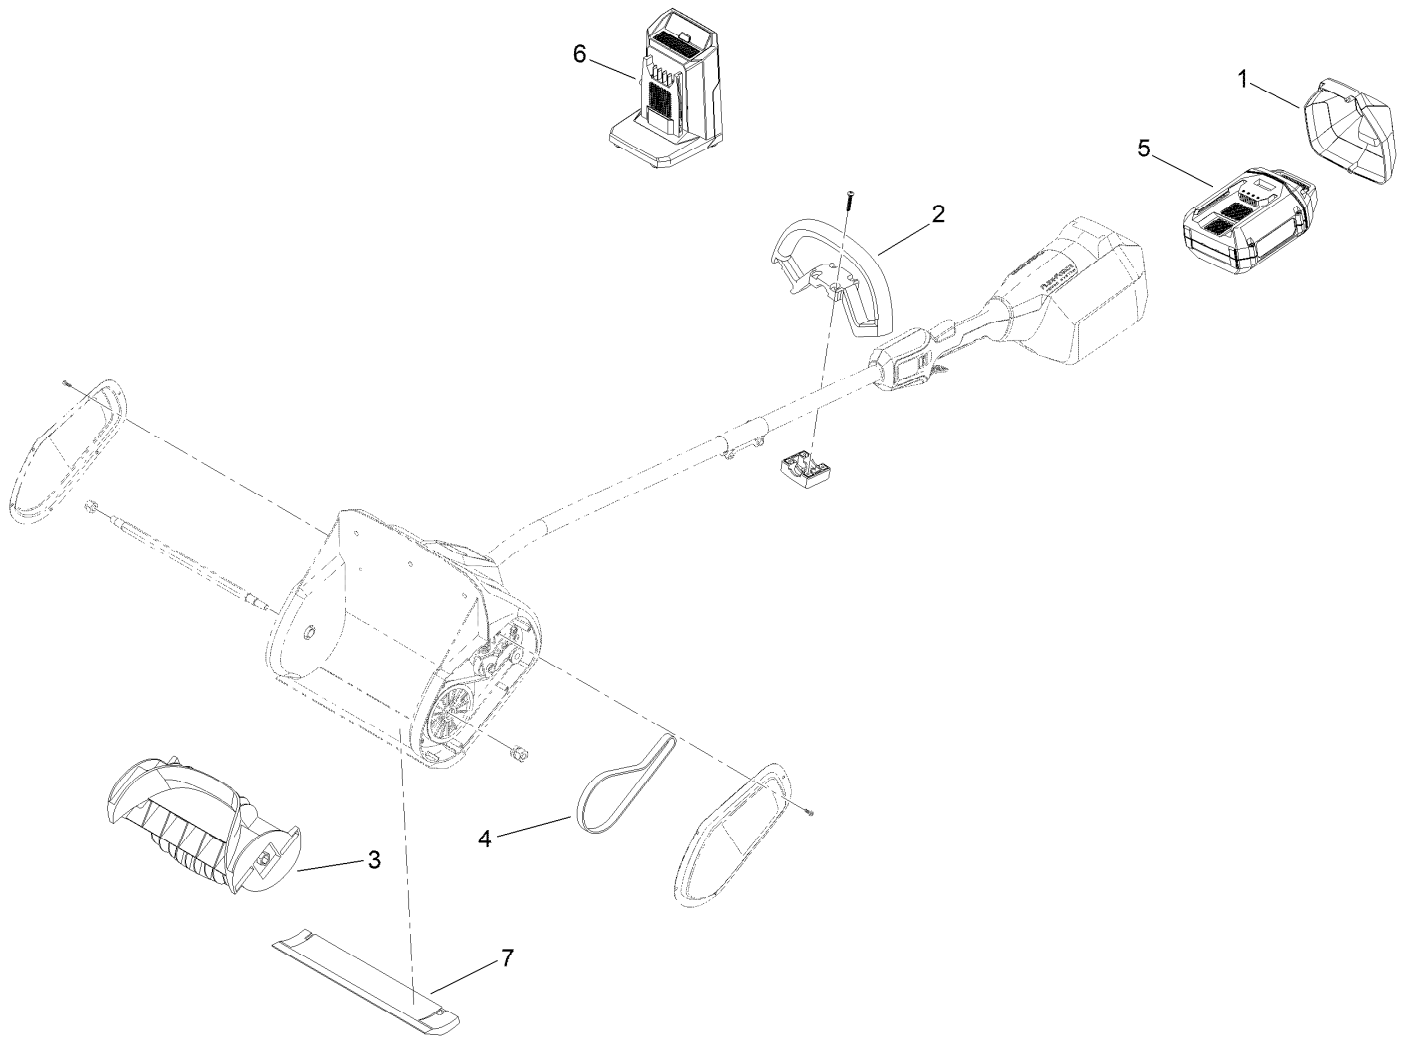

**Count on it.**

**Parts Catalog**

**60V Cordless Power Shovel™**

Model No. 39909—Serial No. 320000001 and Up

## 60V Cordless Power Shovel Assembly

<i>Ref.</i>	<i>Part Number</i>	<i>Qty.</i>	<i>Description</i>
1	137-6581	1	Cover-Battery
2	139-8255	1	Handle-Trimmer
3	137-6579	1	Auger
4	137-6578	1	Belt-Drive
5	137-9442	1	Battery-60V, 1P 2.5Ah
6	137-9440	1	Charger-60V
7	145-0867	1	Scraper