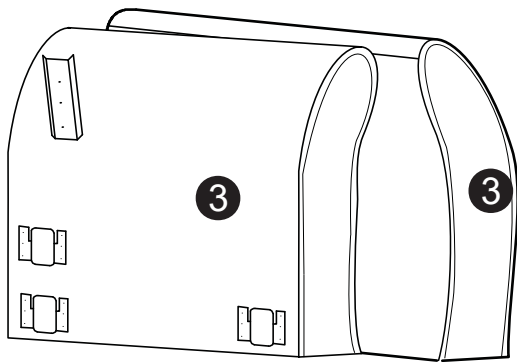

Need parts or assistance?

Please call :

866-626-7826

For prompt, reliable service; please have your assembly manual ready.

WARNING

- This product has been designed for seating three (3) average adults. To prevent injury and damage to this unit, PROHIBIT jumping on it.
- This product is designed for home use and not intended for commercial use.
- Children under the age of 5, small infants and babies should not sleep alone on this product for safety reasons.
- Recommended # of people needed for handling: 2 (however it is always better to have an extra hand.)
- THIS INSTRUCTION BOOKLET CONTAINS **IMPORTANT** SAFETY INFORMATION. PLEASE READ AND KEEP FOR FUTURE REFERENCE.

PARTS

Seat Body
QTY:1

Backrest
QTY:1

Arm
QTY:1 Pair

Backrest Ear Piece
QTY:1Pair

Leg
QTY:4

M10 Washer
(Outer Dim:45mm)
QTY:4

Step 1 :