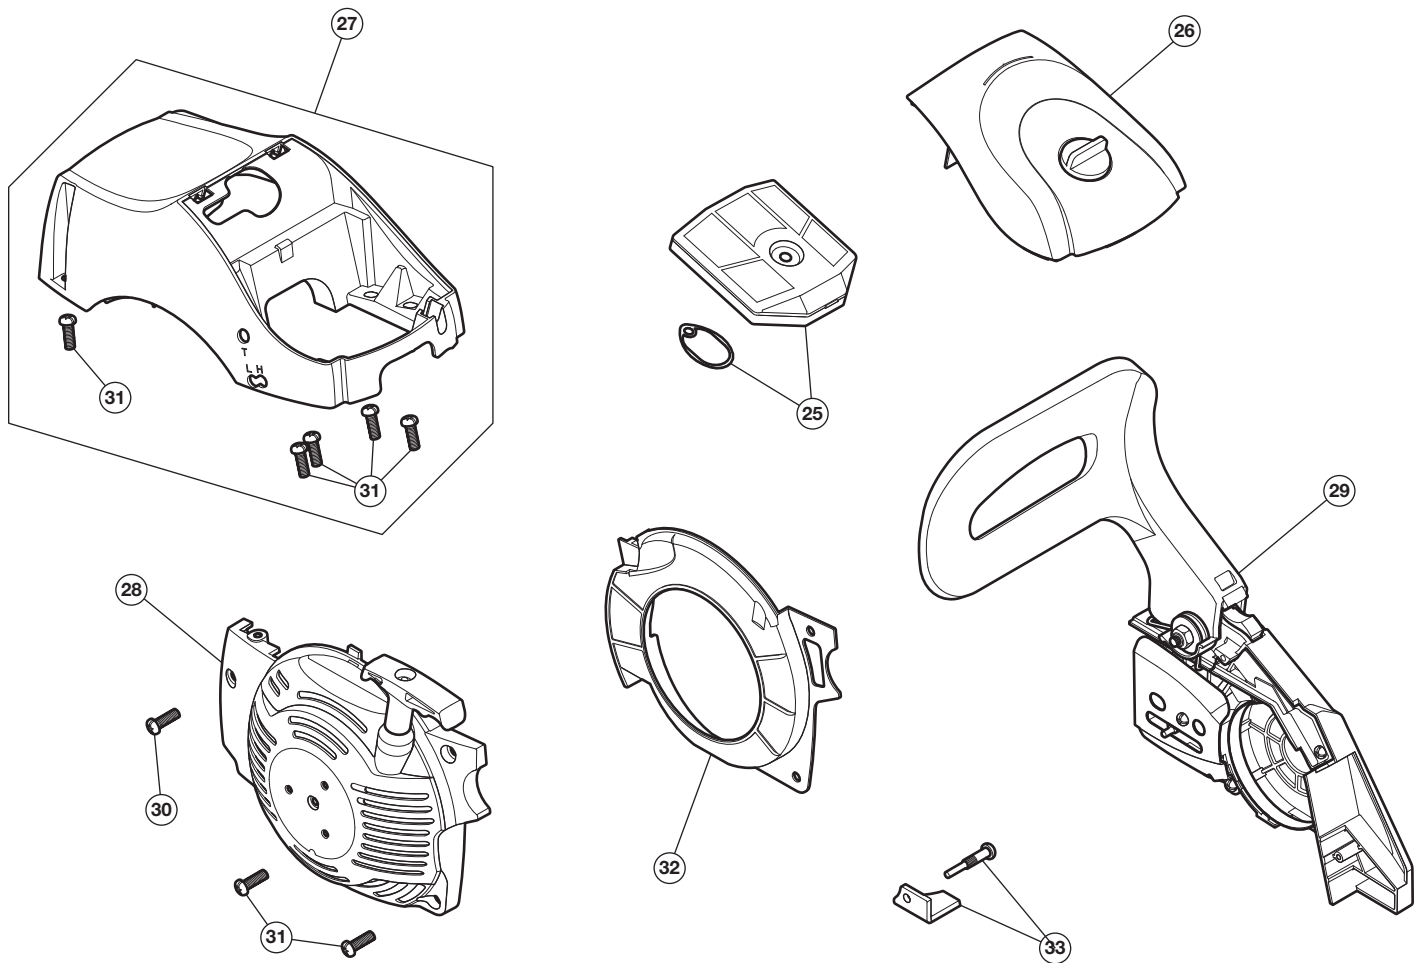

REPLACEMENT PARTS - MODELS TB4214C XP, TB4216C XP, AND TB4218C XP — 2-CYCLE CHAIN SAWS

PPNS 41AY424X766, 41AY426X766, AND 41AY428X766

Item	Part No.	Description
25	753-10302	Air Filter Assembly
26	753-10303	Air Filter Cover Assembly
27	753-10294	Cylinder Cover Assembly (includes 31)
28	753-11107	Starter Housing Assembly
29	753-11112	Chainsaw Brake Assembly

Item	Part No.	Description
30	753-10285	Screw
31	753-10286	Screw
32	753-10290	Baffle
33	753-10337	Chain Catcher Assembly