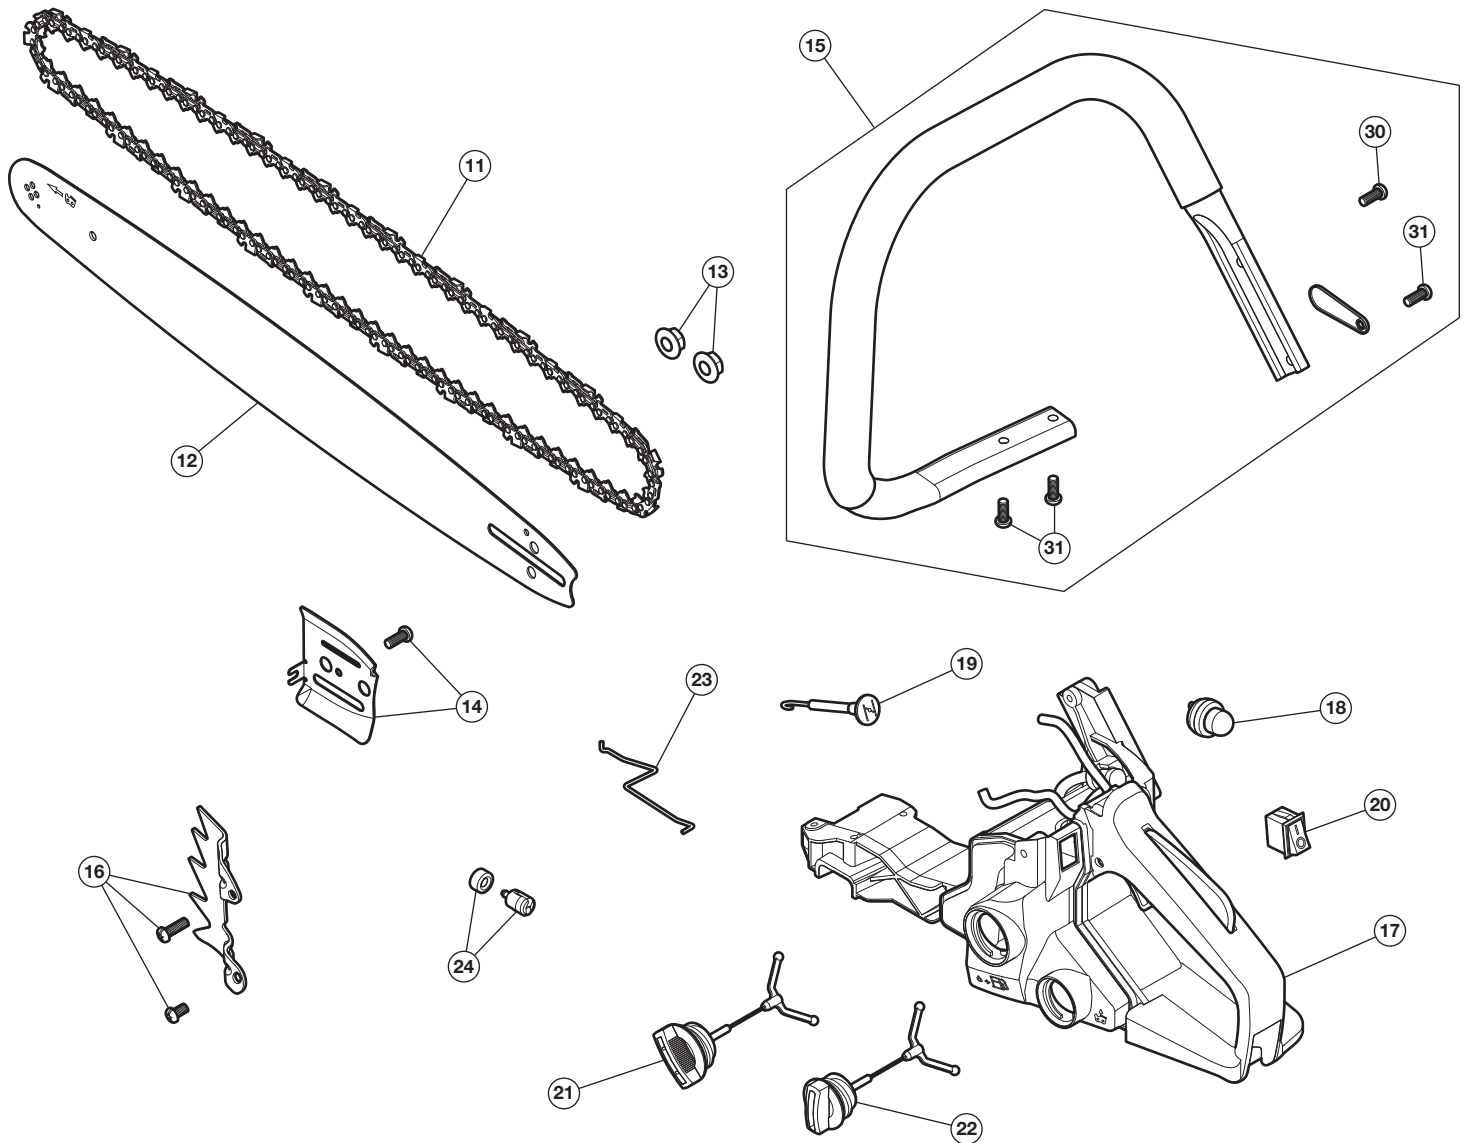

# REPLACEMENT PARTS - MODELS TB4214C XP, TB4216C XP, AND TB4218C XP — 2-CYCLE CHAIN SAWS

PPNS 41AY424X766, 41AY426X766, AND 41AY428X766

Item	Part No.	Description
1	753-10289	Muffler Assembly
2	753-10333	42cc Short Block Assembly (includes 6)
3	794-00204	Spark Plug
4	753-10295	Carburetor Assembly
5	753-10296	Carburetor Hardware

Item	Part No.	Description
6	753-10297	Oil Pump Assembly
7	753-10300	Clutch Drum Assembly
8	753-10301	Clutch Assembly
9	753-10291	Ignition Module Assembly
10	753-10293	Flywheel Assembly

# REPLACEMENT PARTS - MODELS TB4214C XP, TB4216C XP, AND TB4218C XP — 2-CYCLE CHAIN SAWS

PPNS 41AY424X766, 41AY426X766, AND 41AY428X766

Item	Part No.	Description
11	713-05277	14" Saw Chain (TB4214C XP)
	713-05276	16" Saw Chain (TB4216C XP)
	713-05042	18" Saw Chain (TB4218C XP)
12	795-01022A	14" Guide Bar (TB4214C XP)
	795-01023A	16" Guide Bar (TB4216C XP)
	795-01024A	18" Guide Bar (TB4218C XP)
13	753-08105	Guide Bar Nuts
14	753-10336	Bar Plate Assembly
15	753-10284	Chainsaw Handle Assembly (incl. 30 & 31)

Item	Part No.	Description
30	753-10285	Screw
31	753-10286	Screw
32	753-10290	Baffle
33	753-10337	Chain Catcher Assembly