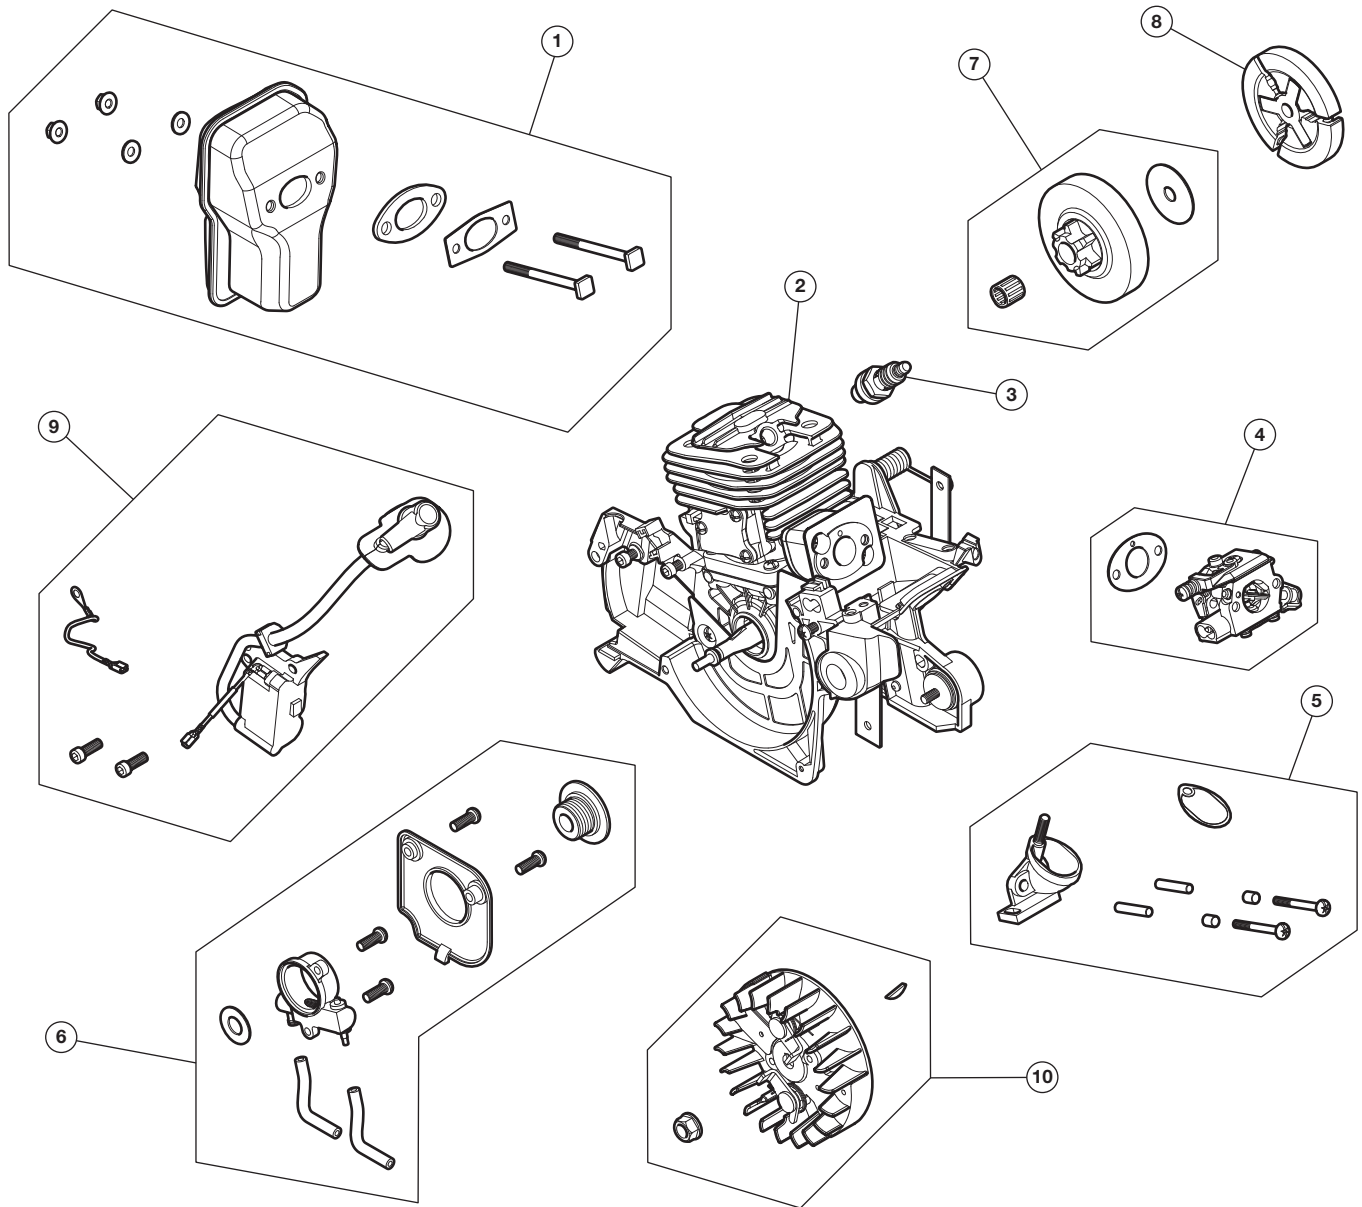

# REPLACEMENT PARTS - MODELS TB4214C XP, TB4216C XP, AND TB4218C XP — 2-CYCLE CHAIN SAWS

PPNS 41AY424X766, 41AY426X766, AND 41AY428X766

Item	Part No.	Description
1	753-10289	Muffler Assembly
2	753-10333	42cc Short Block Assembly (includes 6)
3	794-00204	Spark Plug
4	753-10295	Carburetor Assembly
5	753-10296	Carburetor Hardware

Item	Part No.	Description
6	753-10297	Oil Pump Assembly
7	753-10300	Clutch Drum Assembly
8	753-10301	Clutch Assembly
9	753-10291	Ignition Module Assembly
10	753-10293	Flywheel Assembly

# REPLACEMENT PARTS - MODELS TB4214C XP, TB4216C XP, AND TB4218C XP — 2-CYCLE CHAIN SAWS

PPNS 41AY424X766, 41AY426X766, AND 41AY428X766

Item	Part No.	Description
11	713-05277	14" Saw Chain (TB4214C XP)
	713-05276	16" Saw Chain (TB4216C XP)
	713-05042	18" Saw Chain (TB4218C XP)
12	795-01022A	14" Guide Bar (TB4214C XP)
	795-01023A	16" Guide Bar (TB4216C XP)
	795-01024A	18" Guide Bar (TB4218C XP)
13	753-08105	Guide Bar Nuts
14	753-10336	Bar Plate Assembly
15	753-10284	Chainsaw Handle Assembly (incl. 30 & 31)

Item	Part No.	Description
30	753-10285	Screw
31	753-10286	Screw
32	753-10290	Baffle
33	753-10337	Chain Catcher Assembly