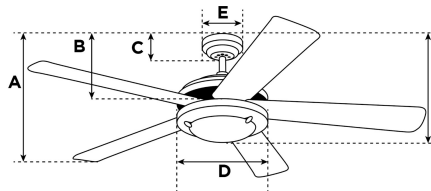

Item Number 7213600

42" Antique Brass Finish Reversible Blades
(Oak/Walnut) Includes Light Kit with Opal Schoolhouse
Glass

Casanova Supreme Ceiling Fan

Specifications

Size	42"
Blades	Reversible MDF Blades (Oak/Walnut)
Blade Pitch	12°
Approved Location	Indoor
Suggested Room Size	Small Room (10x10) or smaller
Down Rod	N/A
Installation	Hugger
Max. Ceiling Angle	N/A
Lead Wire	12"
Light Bulb Usage	Includes (1) Candelabra (E12) Base, 60 Watt G16-1/2 Lamp
Control	Not Adaptable
Motor Finish	Antique Brass
Motor Material	Cold Rolled Steel Motor 153mm x 10mm
Reverse Airflow	Yes
Capacitor	Dual
Switch Housing Cap	Included

A. Top of Canopy to Bottom of Blades	7.3"
B. Top of Canopy to Bottom of Switch House	8.5"
C. Top of Canopy to Bottom of Canopy	N/A
D. Width of Motor Housing	8.8"
E. Width of Canopy	N/A
F. Top of Canopy to Bottom of Glass	12.5"