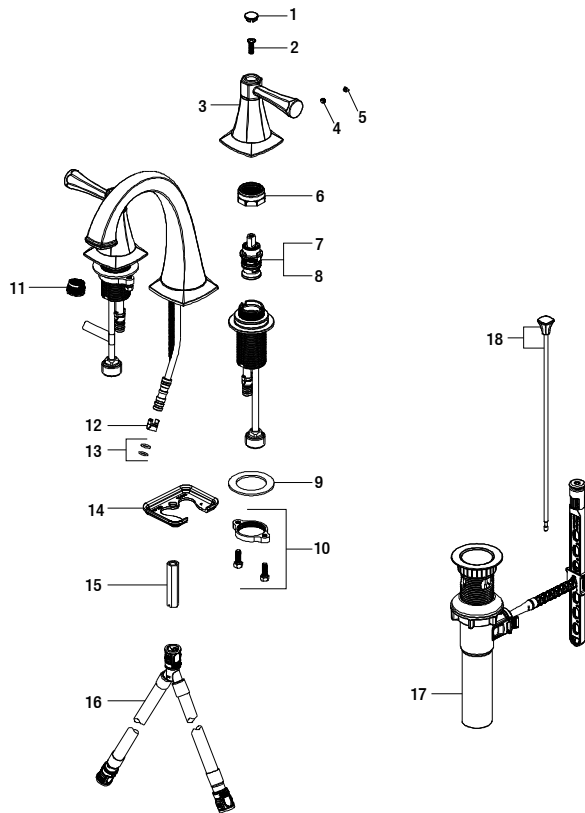

Replacement Parts List

Stillmore 8 in. Widespread 2-Handle High-Arc Bathroom Faucet
in Brushed Nickel

MODEL	SKU #	FINISH
HD67615W-6004	306838689	Brushed Nickel

Many replacement parts can be purchased online or at your local store. Please use the table below to identify the part SKU number needed, go to HOMEDEPOT.COM, and check for online and store availability. If you can't find the part you are looking for, please call 1-855-HD-GLACIER.

Part	Description	Part #	Internet SKU #	Store SKU #
1	Index	RP1008904		
2	Screw	RP50005		
3	Handle assembly	RP1367104		
4	Set screw	RP50117		
5	Index	RP10065		
6	Bonnet nut	RP70435	206864739	
7	Cartridge H	RP20067	301158139	
8	Cartridge C	RP20068	301158129	
9	Washer	RP64147		
10	Nut & Screw	RP56114		

Part	Description	Part #	Internet SKU #	Store SKU #
11	Aerator	RP30209		
12	Block	RP70421		
13	O-ring	RP60002		
14	Washer	RP70228		
15	Lock nut	RP56012		
16	Quick connect hose	RP70430		
17	ClickInstall™ drain assembly	RP4022804	306071613	
18	Lift rod	RP4030404		