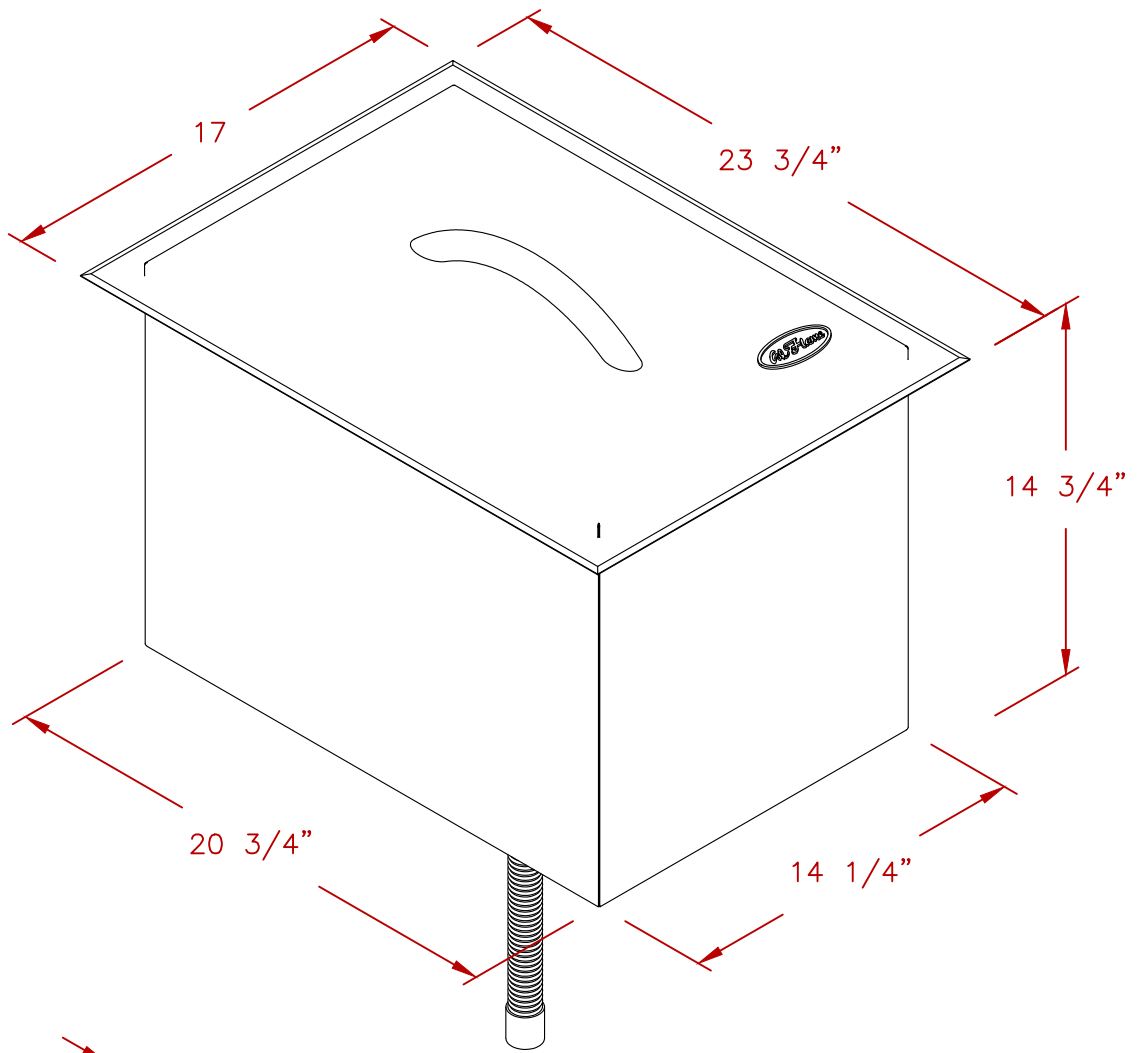

LINE	BBQ LINE
MODEL	DROP IN ICE BUCKET
NUM	

CUT OUT DIMENSIONS

NOTE:
DUE TO OUR CONTINUOUS IMPROVEMENT PROGRAM, ALL MODELS
AND SPECIFICATIONS ARE SUBJECT TO CHANGE WITHOUT NOTICE.

	TITLE 2021 BARBECUE LINE ACCESSORIES-DROP IN- DROP IN ICE BUCKET	
	SCALE:	DWG NO. BBQ14864
REVISED	REV. DESCR.	DWG BY M ORTEGA
		DATE 12/8/2020