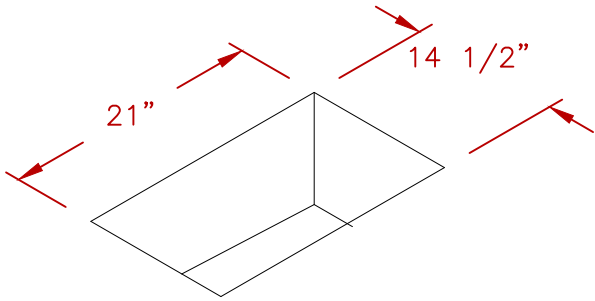

LINE	BBQ LINE
MODEL	DROP IN ICE BUCKET
NUM	

CUT OUT DIMENSIONS

NOTE:
DUE TO OUR CONTINUOUS IMPROVEMENT PROGRAM, ALL MODELS
AND SPECIFICATIONS ARE SUBJECT TO CHANGE WITHOUT NOTICE.

	TITLE 2021 BARBECUE LINE ACCESSORIES-DROP IN- DROP IN ICE BUCKET	
	SCALE:	DWG NO. BBQ14864
REVISED	REV. DESCR.	DWG BY M ORTEGA
		DATE 12/8/2020