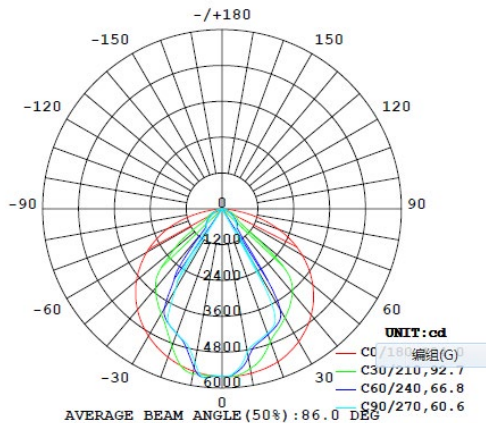

4ft LED Industrial Linear Low Bay Light

50239161
SKU# 1004095961

PHOTOMETRICS DRAWING

ADVANTAGES

- Suspend at Lower Heights with Reduced Glare for Increased Illumination
- Rated to Operate in Harsh Conditions From -40 °F to 122 °F
- Replaces 250W Metal Halide and HID Fixtures
- Lasts up to 50,000 Hours of Continuous Use*
- Suspension Mount
- Ideal Mounting Height of 9 ft - 15 ft
- 0-10V Dimmable

DIMMER LIST

Dimmer Brand	Model #
Lutron	DVSTV-453PH-WH
Leviton	IP710-DLZ

APPLICATIONS

Suitable for Damp Locations

Contact Information 1-877-527-0313 · WWW.HOMEDEPOT.COM

SPECIFICATIONS

Model Number	50239161
SKU	1004095961
OSMID	307799663
Power	78 W
AC Voltage, Frequency	120-277V, 50/60 Hz
Color Temp (nom.)	5000K
Operation Temp	-40°F ~ 122°F
CRI	80
Lumen Output (min.)	9000 lm
Dimming	0-10V Dim
Lifetime Rating	L70/50000Hrs
Efficacy	115 lm/watt

PACKAGING

Weight (±0.5 lb)	8.82 lbs
Size (L x W x H) (±0.1 in)	46.18in x 4.92in x 3.43in
Box Dimensions	48.58in x 6.61in x 5.12in
Gross Weight	10.05 lbs
UPC	849489002392

INCLUDED IN BOX

- Chain with S Hook (2)
- S Hook (optional) (2)
- Wire Connector (5)