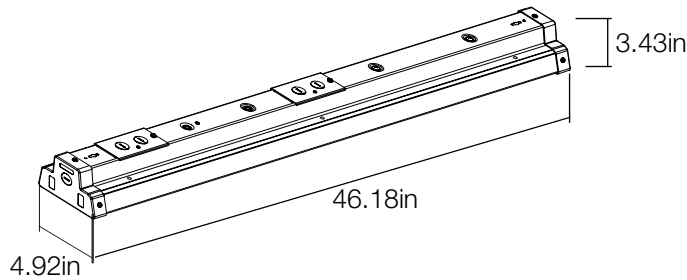

4ft LED Industrial Linear Low Bay Light

50239161
SKU# 1004095961

PHOTOMETRICS DRAWING

ADVANTAGES

- Suspend at Lower Heights with Reduced Glare for Increased Illumination
- Rated to Operate in Harsh Conditions From -40 °F to 122 °F
- Replaces 250W Metal Halide and HID Fixtures
- Lasts up to 50,000 Hours of Continuous Use*
- Suspension Mount
- Ideal Mounting Height of 9 ft - 15 ft
- 0-10V Dimmable

PACKAGING

Weight (±0.5 lb)	8.82 lbs
Size (L x W x H) (±0.1 in)	46.18in x 4.92in x 3.43in
Box Dimensions	48.58in x 6.61in x 5.12in
Gross Weight	10.05 lbs
UPC	849489002392

INCLUDED IN BOX

- Chain with S Hook (2)
- S Hook (optional) (2)
- Wire Connector (5)