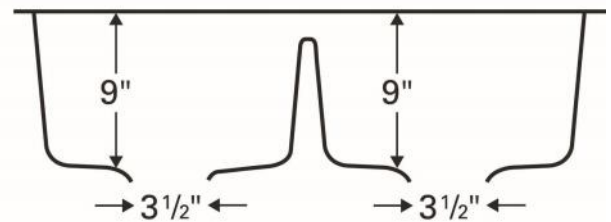

Karran quartz sinks are manufactured from durable quartz composite material that makes them incredibly tough and resilient to even the toughest daily kitchen tasks. They contain 80% natural quartz crystals and 20% high performance acrylic resins. These materials provide high scratch, stain, chip and heat resistance. This stylish undermount design is available in a selection of 6 elegant color choices.

Series:	Quartz QU Series
Material:	80% quartz / 20% acrylic resin
Installation Type:	Undermount
Configuration:	Double equal bowl
Overall dimensions:	32" x 19-1/2"
Left bowl dimensions:	14-1/4" x 16-3/4" x 9"
Right bowl dimensions:	14-1/4" x 16-3/4" x 9"
Drain size:	3-1/2"
Min. cabinet size:	36"
Template included:	Yes
Clips included:	Yes
Finishes / Colors:	Bisque, Concrete, White, Black, Grey, Brown

Sinks are listed with IAPMO and meet the requirements of the Uniform Plumbing Code, International Plumbing Code and the National Plumbing Code of Canada.

INSTALLATION METHOD

PROJECT INFORMATION

PROJECT: _____
CONTACT: _____
DATE: _____
NOTES: _____
_____
_____

APPROVAL:

OPTIONAL ACCESSORIES

MODELS	COLOR	STRAINER	FLANGE	GRIDS
• QU-710-WH	White	QBSWH	QDFWH	GR-6005, GR-6006
• QU-710-BI	Bisque	QBSBI	QDFBI	GR-6005, GR-6006
• QU-710-BL	Black	QBSBL	QDFBL	GR-6005, GR-6006
• QU-710-BR	Brown	QBSBR	QDFBR	GR-6005, GR-6006
• QU-710-CN	Concrete	QBSCN	QDFCN	GR-6005, GR-6006
• QU-710-GR	Grey	QBSGR	QDFGR	GR-6005, GR-6006

We reserve the right to update product specifications without notice. Please visit karran.com for the most current specification sheets. All dimensions are accurate to 1/4". REV 5-2022