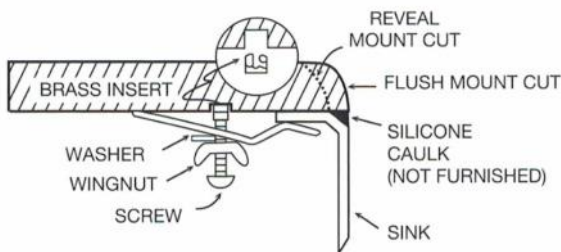

INSTALLATION METHOD

PROJECT INFORMATION

PROJECT: _____
CONTACT: _____
DATE: _____
NOTES: _____
_____
_____

APPROVAL:

OPTIONAL ACCESSORIES

MODELS	COLOR	STRAINER	FLANGE	GRIDS
• QU-710-WH	White	QBSWH	QDFWH	GR-6005, GR-6006
• QU-710-BI	Bisque	QBSBI	QDFBI	GR-6005, GR-6006
• QU-710-BL	Black	QBSBL	QDFBL	GR-6005, GR-6006
• QU-710-BR	Brown	QBSBR	QDFBR	GR-6005, GR-6006
• QU-710-CN	Concrete	QBSCN	QDFCN	GR-6005, GR-6006
• QU-710-GR	Grey	QBSGR	QDFGR	GR-6005, GR-6006

We reserve the right to update product specifications without notice. Please visit karran.com for the most current specification sheets. All dimensions are accurate to 1/4". REV 5-2022