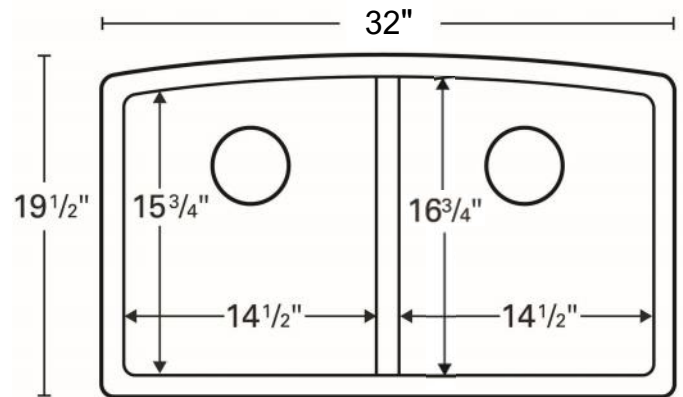

Karran quartz sinks are manufactured from durable quartz composite material that makes them incredibly tough and resilient to even the toughest daily kitchen tasks. They contain 80% natural quartz crystals and 20% high performance acrylic resins. These materials provide high scratch, stain, chip and heat resistance. This stylish undermount design is available in a selection of 6 elegant color choices.

Series:	Quartz QU Series
Material:	80% quartz / 20% acrylic resin
Installation Type:	Undermount
Configuration:	Double equal bowl
Overall dimensions:	32" x 19-1/2"
Left bowl dimensions:	14-1/4" x 16-3/4" x 9"
Right bowl dimensions:	14-1/4" x 16-3/4" x 9"
Drain size:	3-1/2"
Min. cabinet size:	36"
Template included:	Yes
Clips included:	Yes
Finishes / Colors:	Bisque, Concrete, White, Black, Grey, Brown

Sinks are listed with IAPMO and meet the requirements of the Uniform Plumbing Code, International Plumbing Code and the National Plumbing Code of Canada.

INSTALLATION METHOD

PROJECT INFORMATION

PROJECT: _____
CONTACT: _____
DATE: _____
NOTES: _____
_____
_____

APPROVAL:

OPTIONAL ACCESSORIES

MODELS	COLOR	STRAINER	FLANGE	GRIDS
• QU-710-WH	White	QBSWH	QDFWH	GR-6005, GR-6006
• QU-710-BI	Bisque	QBSBI	QDFBI	GR-6005, GR-6006
• QU-710-BL	Black	QBSBL	QDFBL	GR-6005, GR-6006
• QU-710-BR	Brown	QBSBR	QDFBR	GR-6005, GR-6006
• QU-710-CN	Concrete	QBSCN	QDFCN	GR-6005, GR-6006
• QU-710-GR	Grey	QBSGR	QDFGR	GR-6005, GR-6006

We reserve the right to update product specifications without notice. Please visit karran.com for the most current specification sheets. All dimensions are accurate to 1/4". REV 5-2022