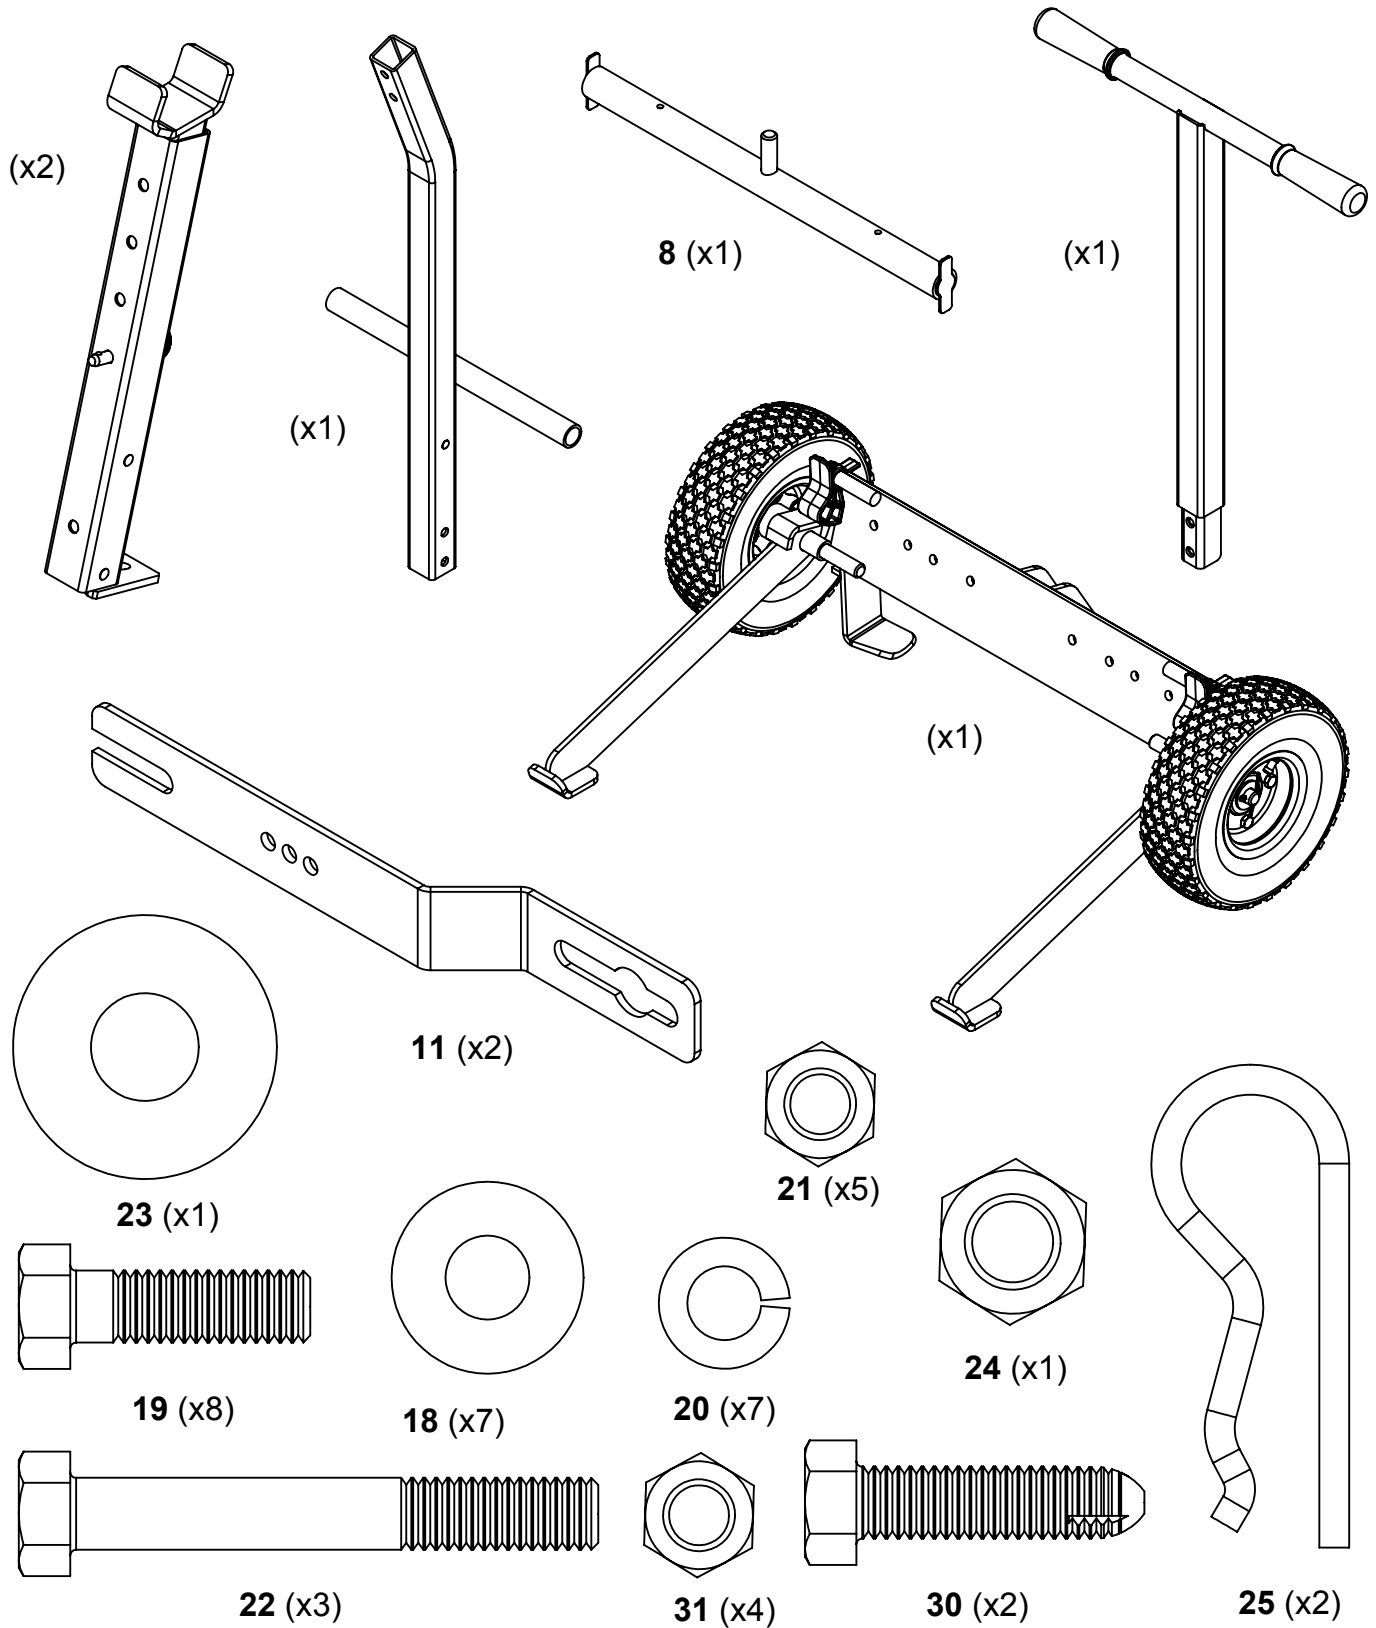

Carton Contents

TOOLS REQUIRED FOR ASSEMBLY:

- Adjustable Wrench
- 9/16" Wrench or Socket

Repair Parts

ITEM	PART NO	DESCRIPTION	QTY	ITEM	PART NO	DESCRIPTION	QTY
1	6002747	Frame	1	18	310073	3/8" USS Flat Washer	7
2	310011	Wheel, 10" x 5/8"	2	19	310055	3/8"-16 x 1-1/4" Hex Bolt GR5	8
3	6002749	Stabilizer, left	1	20	310072	3/8" Split Lock Washer	7
4	6002750	Stabilizer, right	1	21	310062	3/8"-16 Hex Nut	5
5	6002751	Receiver Tube	2	22	310051	3/8"-16 x 2-3/4" Hex Bolt GR5	3
6	6002752	Lift Tube	2	23	310074	1/2" USS Flat Washer	1
7	6002753	Handle, Bottom	1	24	310063	1/2"-13 Hex Nut	1
8	6002754	Bar, Lifting	1	25	300082	Hairpin Cotter, 148 Wire, 3-5/16"	2
9	6002755	Handle, Top	1	26	310221	Plug, 1" Tube	2
10	6002756	Latch, Safety	2	27	31026	Pad, Scruff	1
11	6002757	Bracket, Tractor	2	28	310272	Lanyard, 9"	3
12	310071	Washer, 5/8" SAE	2	29	310273	Lanyard, 13"	2
13	310222	Pop Rivet, 3/16 x 1/4" Grip	7	30	310054	3/8-16 x 1-1/2" Self-thread bolt	2
14	300081	Cotter Pin 1/8" x 1-1/2"	2	31	310061	3/8" Nyloc Hex Nut	4
15	310341	Retaining Ring, 5/8"	2	32	310038	Hardware Bag	1
16	310081	Pin, Quick-Release	3				
17	310181	Grip, Handle	2				