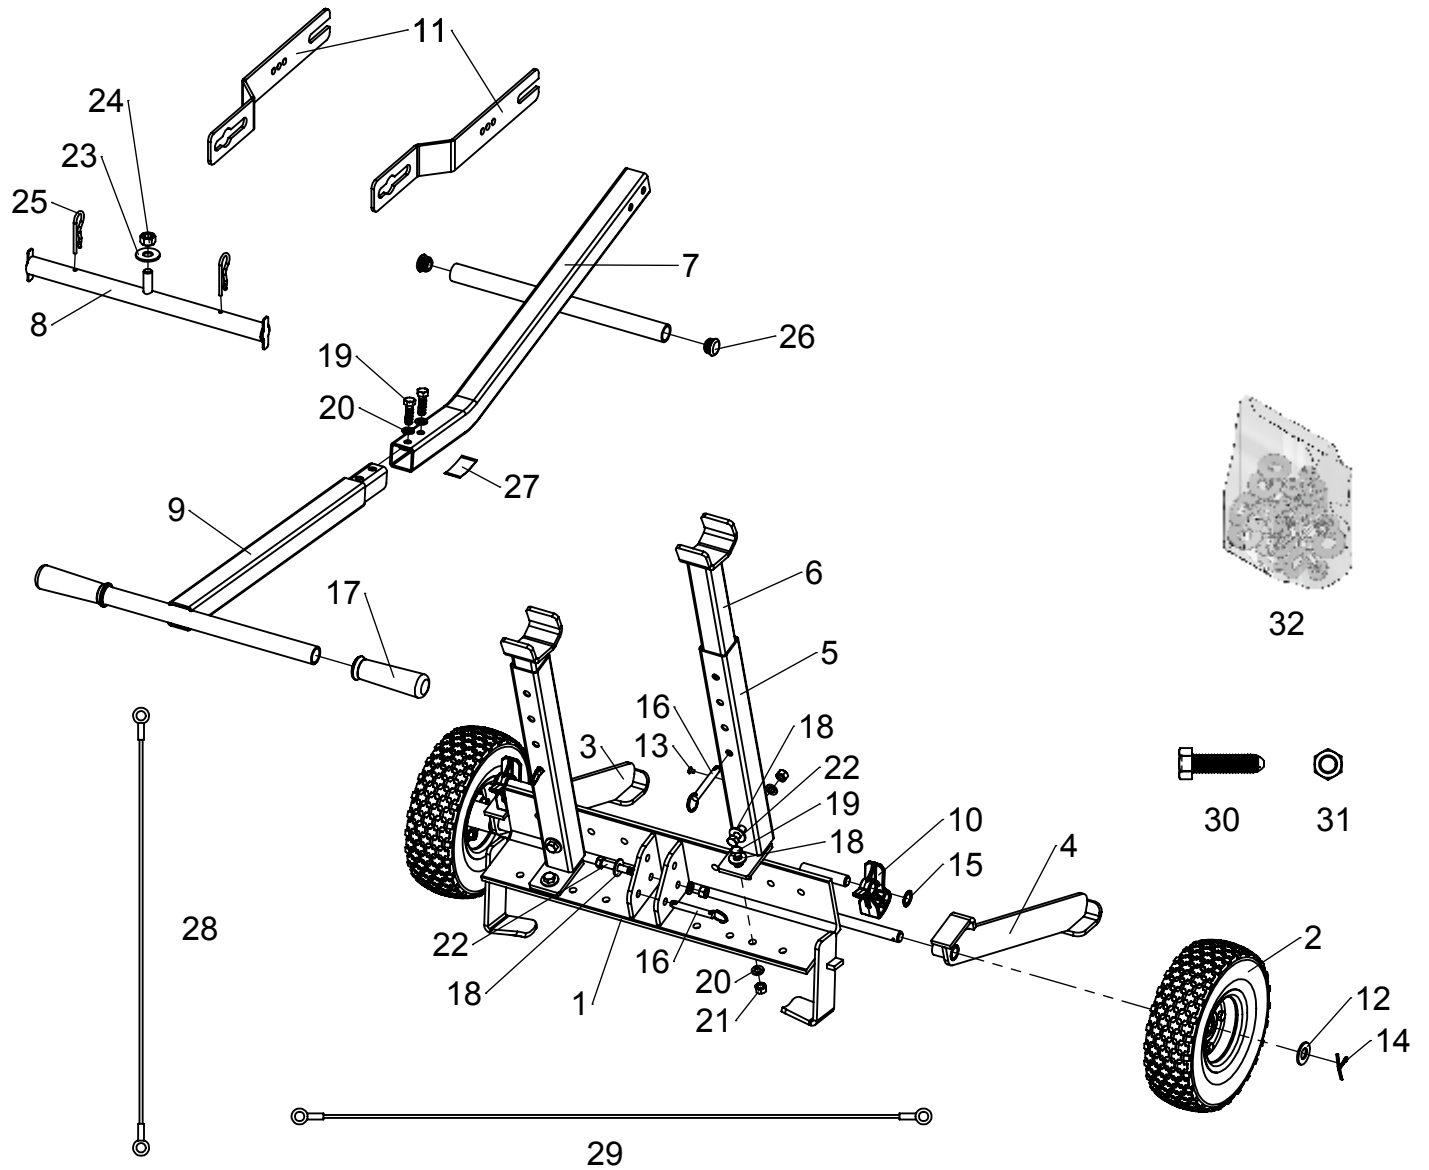

Carton Contents

TOOLS REQUIRED FOR ASSEMBLY:

- Adjustable Wrench
- 9/16" Wrench or Socket

Repair Parts

ITEM	PART NO	DESCRIPTION	QTY	ITEM	PART NO	DESCRIPTION	QTY
1	6002747	Frame	1	18	310073	3/8" USS Flat Washer	7
2	310011	Wheel, 10" x 5/8"	2	19	310055	3/8"-16 x 1-1/4" Hex Bolt GR5	8
3	6002749	Stabilizer, left	1	20	310072	3/8" Split Lock Washer	7
4	6002750	Stabilizer, right	1	21	310062	3/8"-16 Hex Nut	5
5	6002751	Receiver Tube	2	22	310051	3/8"-16 x 2-3/4" Hex Bolt GR5	3
6	6002752	Lift Tube	2	23	310074	1/2" USS Flat Washer	1
7	6002753	Handle, Bottom	1	24	310063	1/2"-13 Hex Nut	1
8	6002754	Bar, Lifting	1	25	300082	Hairpin Cotter, 148 Wire, 3-5/16"	2
9	6002755	Handle, Top	1	26	310221	Plug, 1" Tube	2
10	6002756	Latch, Safety	2	27	31026	Pad, Scruff	1
11	6002757	Bracket, Tractor	2	28	310272	Lanyard, 9"	3
12	310071	Washer, 5/8" SAE	2	29	310273	Lanyard, 13"	2
13	310222	Pop Rivet, 3/16 x 1/4" Grip	7	30	310054	3/8-16 x 1-1/2" Self-thread bolt	2
14	300081	Cotter Pin 1/8" x 1-1/2"	2	31	310061	3/8" Nyloc Hex Nut	4
15	310341	Retaining Ring, 5/8"	2	32	310038	Hardware Bag	1
16	310081	Pin, Quick-Release	3				
17	310181	Grip, Handle	2				