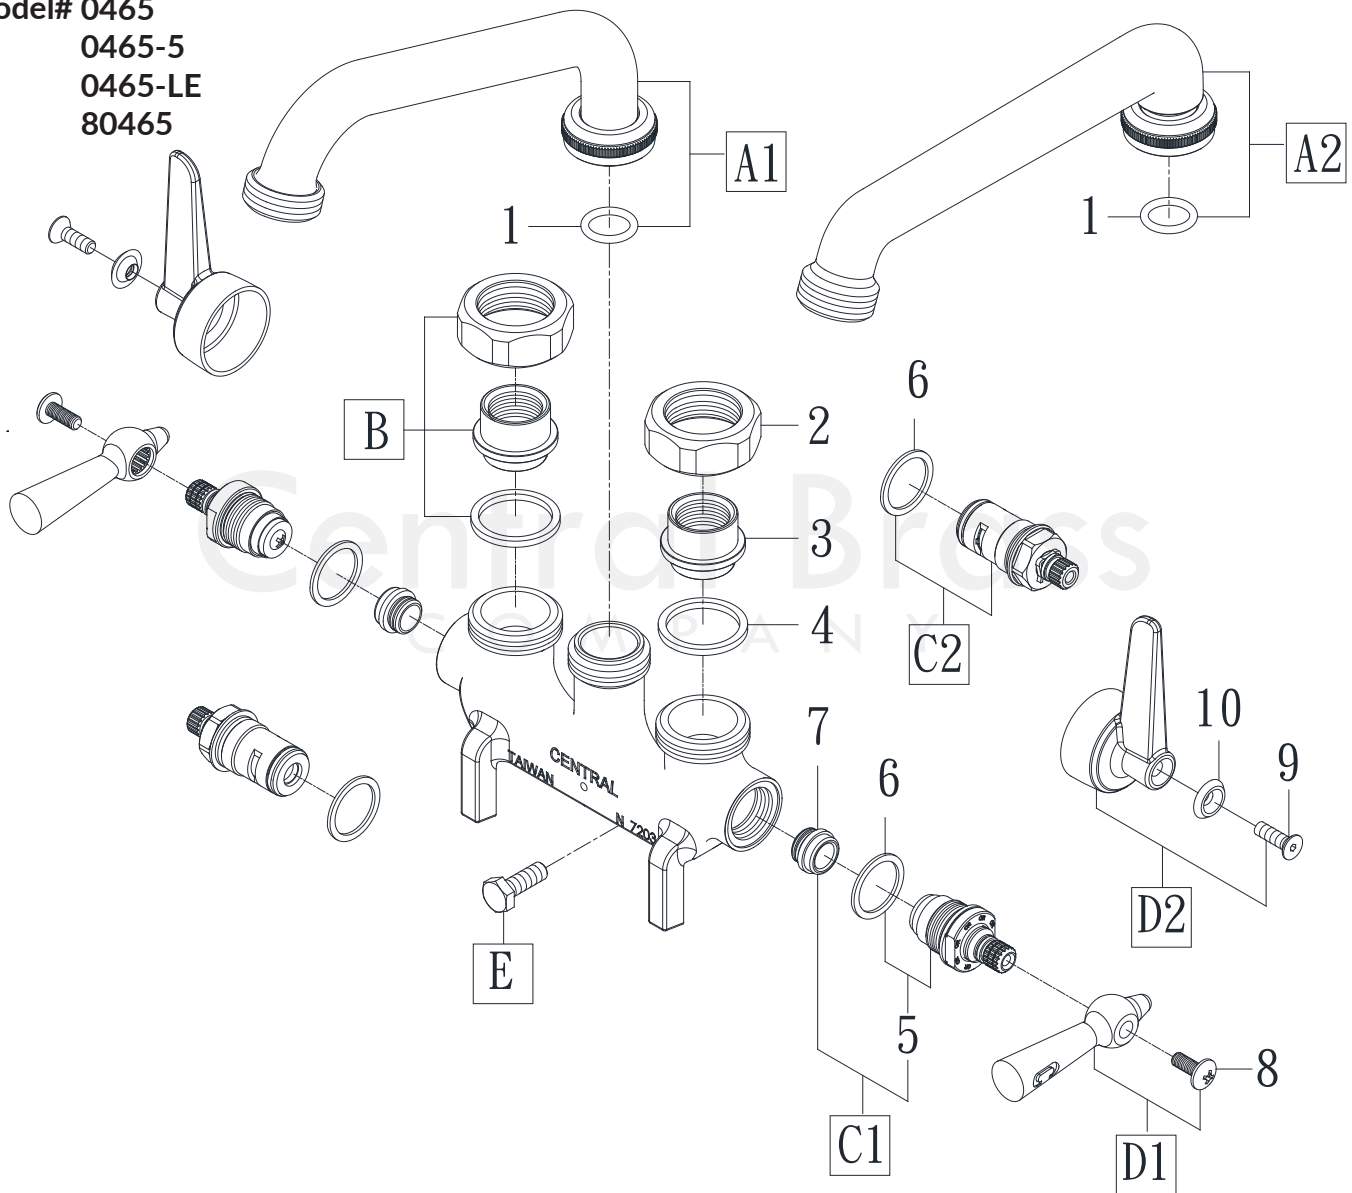

Central Brass

COMPANY

Model# 0465
 0465-5
 0465-LE
 80465

ITEM#	DESCRIPTION	ITEM#	DESCRIPTION		
A1	SU-2924-H-01	6" Swivel Tube Spout With Hose End	1	X1038-KN	O-Ring Epdm Rubber-25/pk
A2	SU-2929-01	6" Swivel Cast Brass Spout With Hose End	2	X1876-BB	Coupling Nut-2/pk
B	CS-49032	2 Combo Union Nuts & Sleeve	3	X1875	1/2" IP Union Inlets-2/pk
C1	K-454-C,H	Stem Assembly With Replaceable Seat	4	OP-440050	Washer
C2	K-352-C,H [For "8" Prefix]	Ceramic Stem Assembly	5	G-454-EL,ER	Stem Assembly-Cold,Hot
D1	G-520-W	Lever Laundry Faucet Handles Cold & Hot	6	X1028-Y	Nylon Gasket (25pcs/pk)
D2	CS-19007C,H	Lever Handle-Cold,Hot	7	X263-BC	Seat-10/pk
E	X113-A	Hex Head Screw-6/pk	8	X126-S	Truss Head Screw-6/pk
			9	CS-49033	Handle Screw
			10	X107-FB,FR	Index Blue, Red

0465 Series/REV. 03 2019