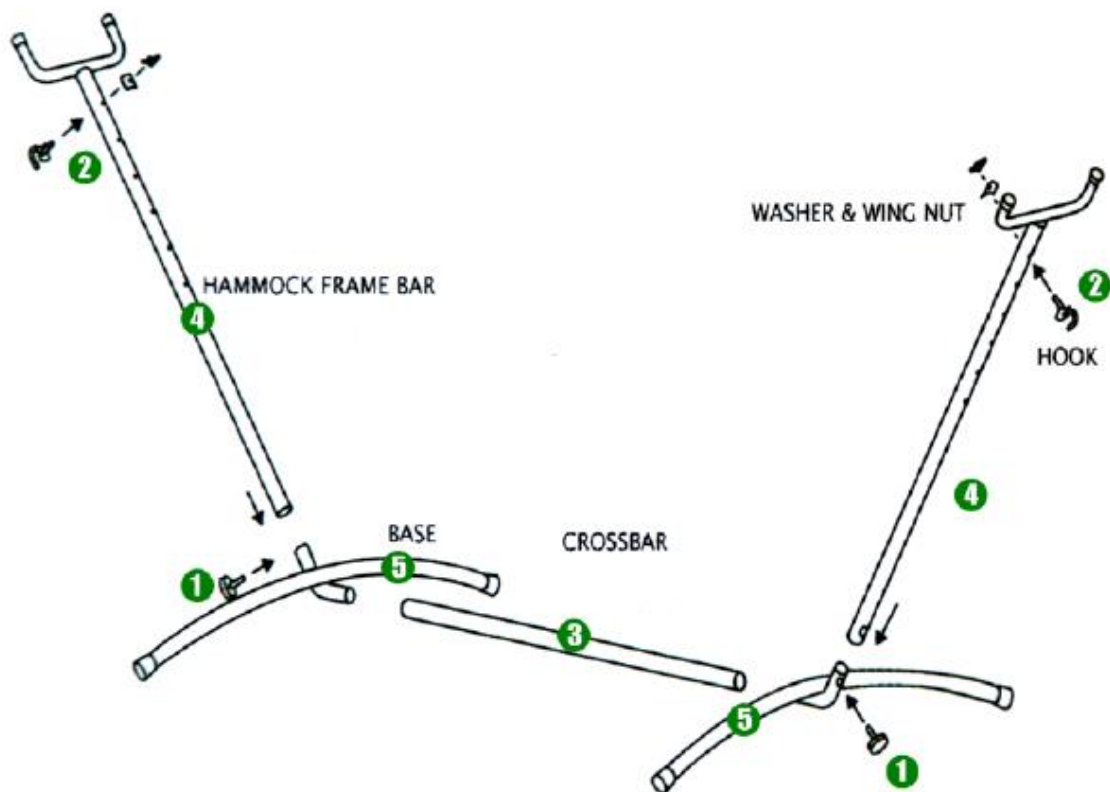

## Parts List:

<b>A</b>		QTY
		2
<b>B</b>		QTY
		2
<b>C</b>		QTY
		1

<b>D</b>		QTY
		2
<b>E</b>		QTY
		4
<b>F</b>		QTY
		1

Please read and retain these instructions for future reference

## Assembly Instructions:

- Place all the pieces on the floor.
- Connect the Crossbar (Part 3) with the Bases (Parts 5).
- Screw the bolts tightly into place. (1)
- Connect the Hammock Frame Bar (Part 4) with the Bases (Part 5).
- Screw the bolts tightly into place.
- Put the hook and washer in the appropriate hole to suit Hammock size.
- Screw the wing nut to fix the hook. (2)
- Hang the Hammock, the Hammock should only have a slight curve when first fitted to accommodate the body weight. Adjust as hammock stretches.