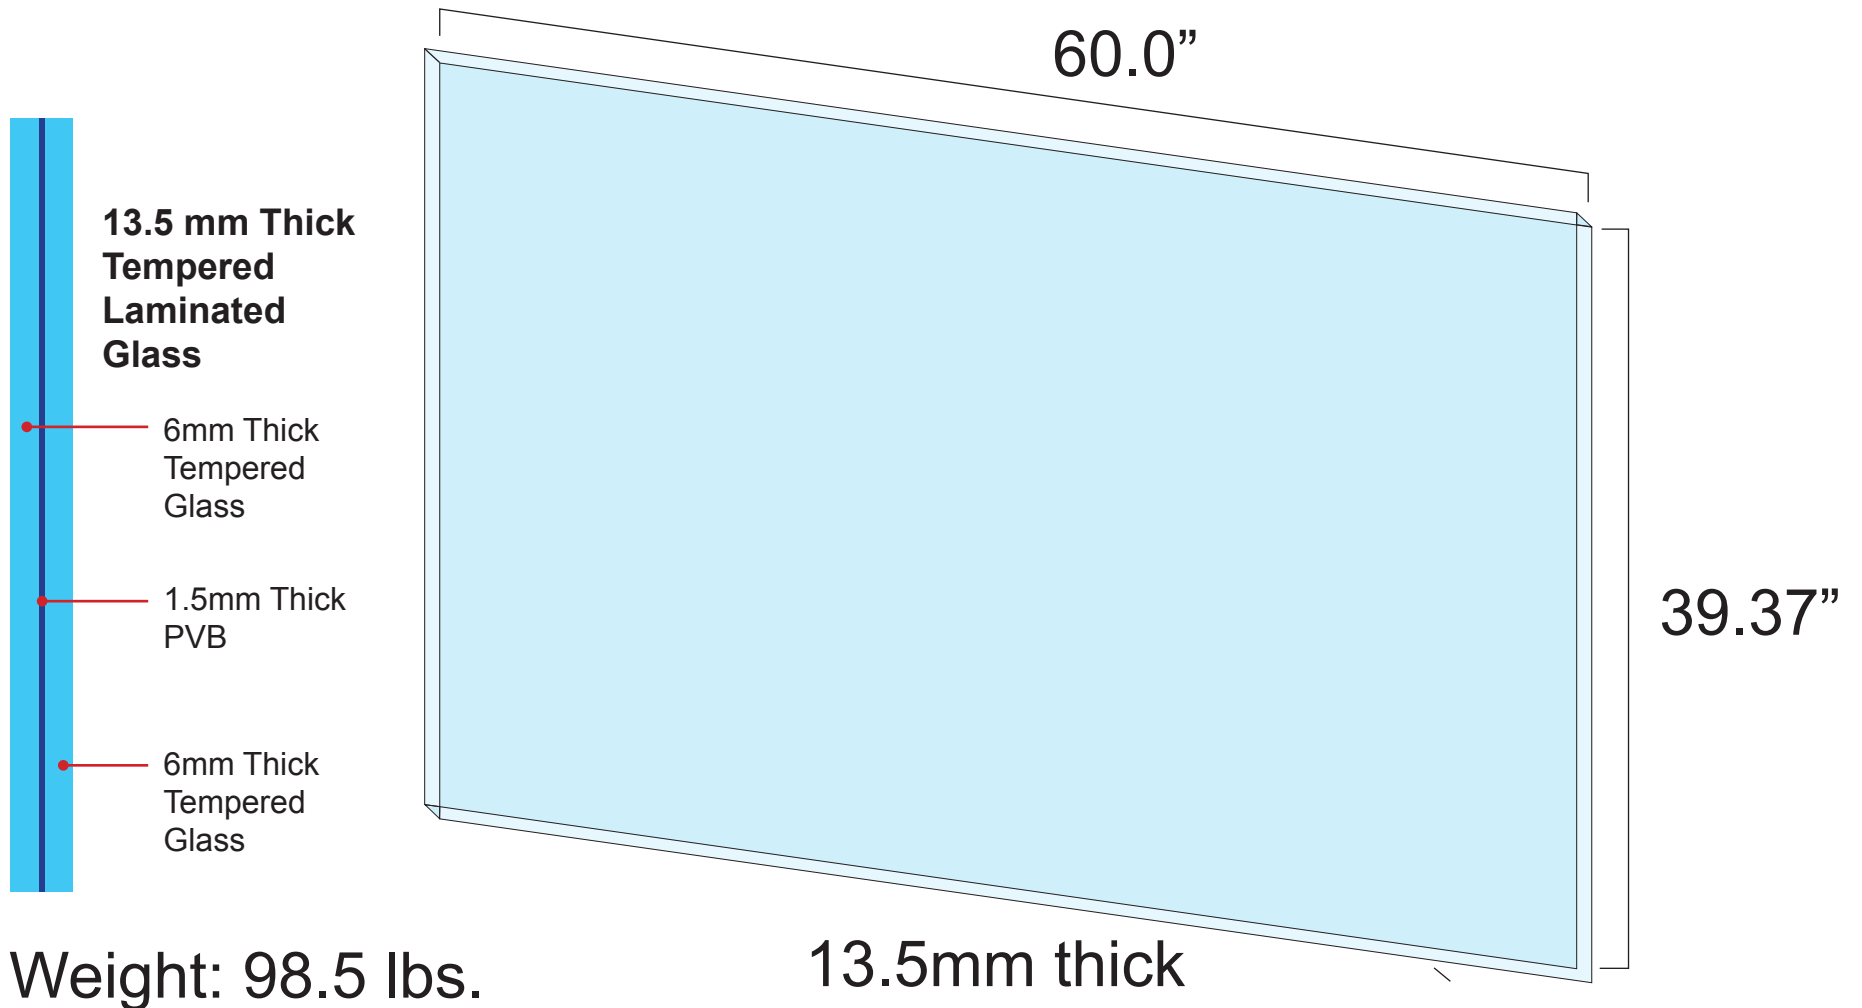

60" FULL WIDTH GLASS PANEL SPECS

ClearView
GLASS RAILINGS

SPIGOT SPECS