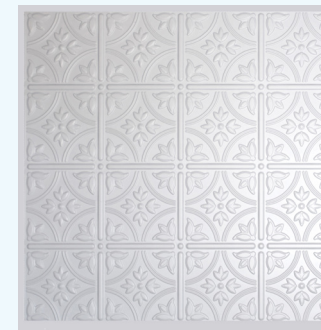

Pattern#320 Shown in color: White - Painted

Customer customization:

With our panels being so versatile it is easy to take any one of our patterns or colors and paint them any way you want to best suite your home decor style.

View all of our products, more installation photos and a more complete **installation instruction video** on our website.

www.globalspecialtyproducts.net

Pattern#309 Shown in color: Copper

Pattern#309 Shown in color: Nickel - used as Wainscot

Pattern#209 Color: White

Pattern#309 Color: White

Pattern#320 Color: White

Pattern#509 Color: White

Pattern#207 Shown in color: White as a 2x2 Lay-in

Dimensions™

Tin Style Ceiling, Wall and Lay-In Tiles

- Easy to install glue-up installation
- Durable with an easy to clean finish
- Light and cuts with scissors for easy installation
- Perfect for DIY & Commercial Applications

12" Pattern#321 Shown in color: Fused Bronze

Available Colors:
Black, Brass, Bronze, Copper, Crème, Fused bronze, Nickel, White

Pattern#309 Shown in color: Crème

Dimensions patterns

Available in Bronze, Nickel, Copper, Brass, Black, Fused Bronze, and White.
2-ft x 4-ft Panels available for surface-mount and 2-ft x2-ft for refacing or replacing in T-Grid drop ceiling systems.