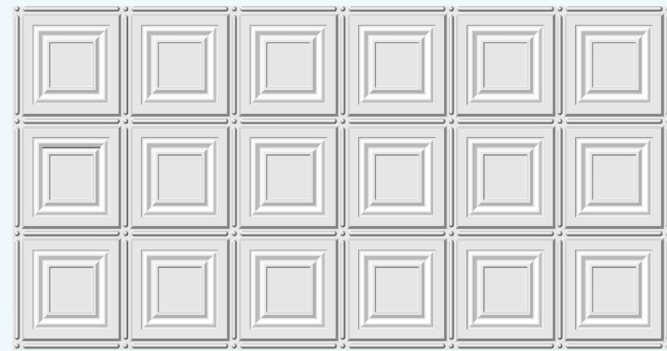

8" Pattern#306 Shown in color: White

Available Colors:
White