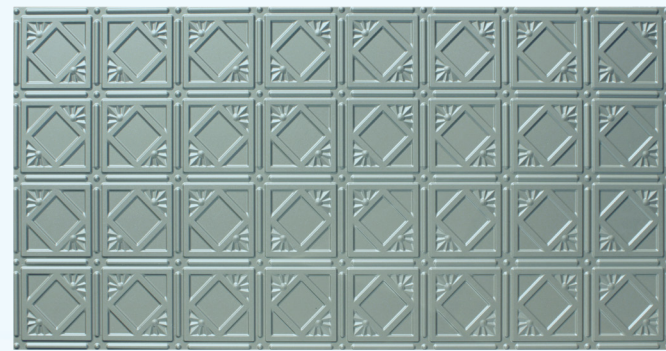

Pattern#320 Shown in color: White - Painted

Customer customization:

With our panels being so versatile it is easy to take any one of our patterns or colors and paint them any way you want to best suite your home decor style.

6" Pattern#210 Shown in color: Creme

Available Colors:
Black, Crème, White

12" Pattern#310 Shown in color: White

Available Colors:
Black, White

24" Pattern#509 Shown in color: White

Available Colors:
Nickel, White

6" Pattern#207 Shown in color: Nickel

Available Colors:
Black, Brass, Bronze, Copper, Nickel, White

8" Pattern#306 Shown in color: White

Available Colors:
White

12" Pattern#320 Shown in color: Black

Available Colors:
Black, Brass, Bronze, Copper, Crème, Fused bronze, Nickel, White

12" Pattern#321 Shown in color: Fused Bronze

Available Colors:
Black, Brass, Bronze, Copper, Crème, Fused bronze, Nickel, White

Pattern#309 Shown in color: Crème

Dimensions patterns

Available in Bronze, Nickel, Copper, Brass, Black, Fused Bronze, and White.
2-ft x 4-ft Panels available for surface-mount and 2-ft x2-ft for refacing or replacing in T-Grid drop ceiling systems.