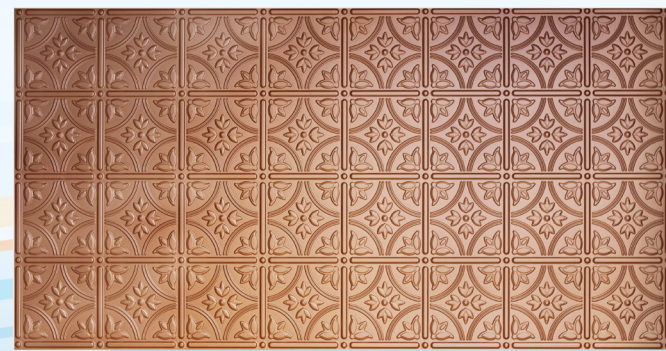

Pattern#320 Shown in color: White - Painted

Customer customization:

With our panels being so versatile it is easy to take any one of our patterns or colors and paint them any way you want to best suite your home decor style.

6" Pattern#210 Shown in color: Creme

Available Colors:
Black, Crème, White

12" Pattern#310 Shown in color: White

Available Colors:
Black, White

24" Pattern#509 Shown in color: White

Available Colors:
Nickel, White

6" Pattern#207 Shown in color: Nickel

Available Colors:
Black, Brass, Bronze, Copper, Nickel, White

8" Pattern#306 Shown in color: White

Available Colors:
White

12" Pattern#320 Shown in color: Black

Available Colors:
Black, Brass, Bronze, Copper, Crème, Fused bronze, Nickel, White

6" Pattern#209 Shown in color: Copper

Available Colors:
Black, Brass, Bronze, Copper, Creme, Fused bronze, Nickel, White

12" Pattern#309 Shown in color: Brass

Available Colors:
Black, Brass, Bronze, Copper, Crème, Fused bronze, Nickel, White