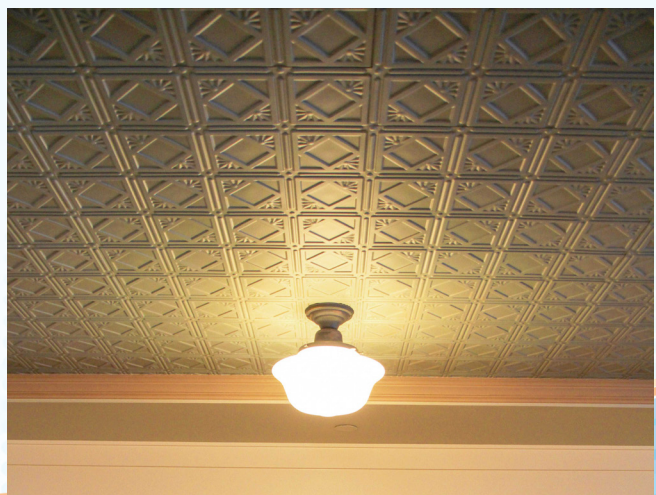

Pattern#320 Shown in color: White - Painted

Customer customization:

With our panels being so versatile it is easy to take any one of our patterns or colors and paint them any way you want to best suite your home decor style.

View all of our products, more installation photos and a more complete **installation instruction video** on our website.

www.globalspecialtyproducts.net

Pattern#309 Shown in color: Copper

Pattern#309 Shown in color: Nickel - used as Wainscot

Pattern#209 Color: White

Pattern#309 Color: White

Pattern#320 Color: White

Pattern#509 Color: White

Pattern#207 Shown in color: White as a 2x2 Lay-in

Dimensions™

Tin Style Ceiling, Wall and Lay-In Tiles

- Easy to install glue-up installation
- Durable with an easy to clean finish
- Light and cuts with scissors for easy installation
- Perfect for DIY & Commercial Applications