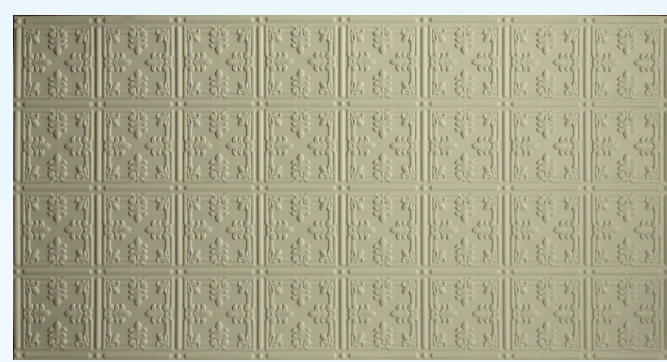

Pattern#320 Shown in color: White - Painted

Customer customization:

With our panels being so versatile it is easy to take any one of our patterns or colors and paint them any way you want to best suite your home decor style.

Pattern#209 Color: White

Pattern#309 Color: White

Pattern#320 Color: White

Pattern#509 Color: White

Pattern#207 Shown in color: White as a 2x2 Lay-in

Dimensions™

Tin Style Ceiling, Wall and Lay-In Tiles

- Easy to install glue-up installation
- Durable with an easy to clean finish
- Light and cuts with scissors for easy installation
- Perfect for DIY & Commercial Applications

Pattern#309 Shown in color: White

Global Specialty Products

1-800-964-5529

www.globalspecialtyproducts.net

6" Pattern#204 Shown in color: Bronze

Available Colors:
Black, Brass, Bronze, Copper, Nickel, White

6" Pattern#210 Shown in color: Creme

Available Colors:
Black, Crème, White

12" Pattern#310 Shown in color: White

Available Colors:
Black, White

24" Pattern#509 Shown in color: White

Available Colors:
Nickel, White