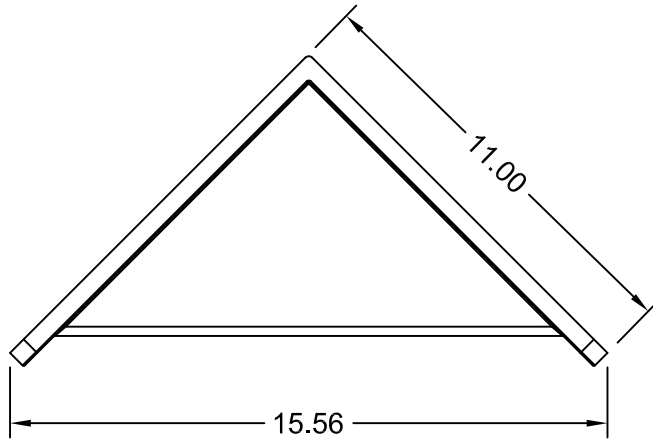

(Not to scale)

Ø 0.19 THRU C'SINK
FOR DRYWALL
SCREW (6) PLS.