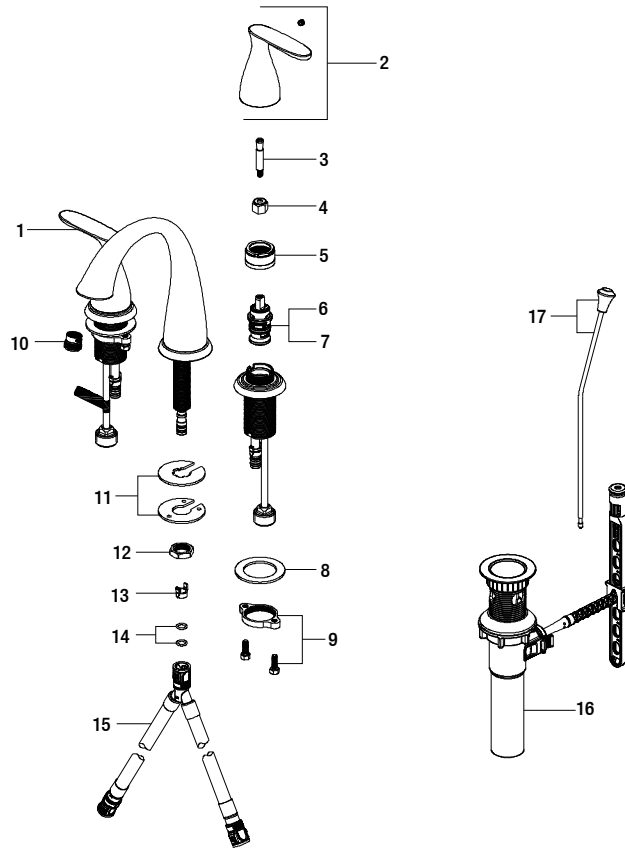

Replacement Parts List

Meansville 8 in. Widespread Faucet in Chrome

MODEL	SKU #	FINISH
HD67307W-6101	306069110	Chrome

Many replacement parts can be purchased online or at your local store. Please use the table below to identify the part SKU number needed, go to HOMEDEPOT.COM, and check for online and store availability. If you can't find the part you are looking for, please call 1-855-HD-GLACIER.

Part	Description	Part #	Internet SKU #	Store SKU #
1	Handle assembly H	RP1365301		
2	Handle assembly C	RP1365401		
3	Connector	RP50119		
4	Inverter	RP64044	206671349	
5	Bonnet nut	RP70193	206671342	
6	Cartridge H	RP20067	301158139	
7	Cartridge C	RP20068	301158129	
8	Washer	RP64147		
9	Nut & Screw	RP56114		

Part	Description	Part #	Internet SKU #	Store SKU #
10	Aerator	RP30187		
11	Washer	RP64193		
12	Lock nut	RP56094		
13	Block	RP70421		
14	O-ring	RP60002		
15	Quick connect hose	RP70430		
16	ClickInstall™ drain assembly	RP4022801		
17	Spout	RP4029801		