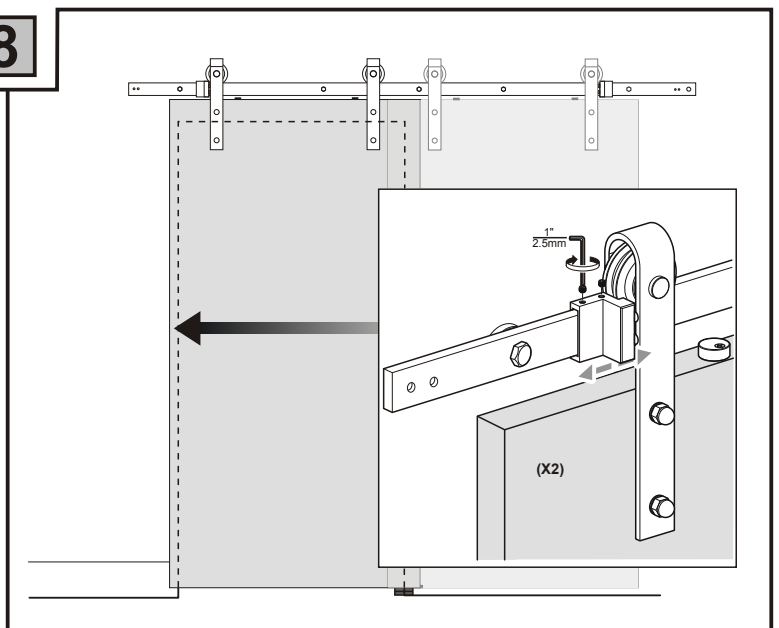

SWD11 Sliding Door Hardware Installation Manual

Email:service@t-motorsports.com

NOTE: Connector is only included if you purchase 12 ft(double door)sliding door hardware, it is NOT included if you purchase only one set.