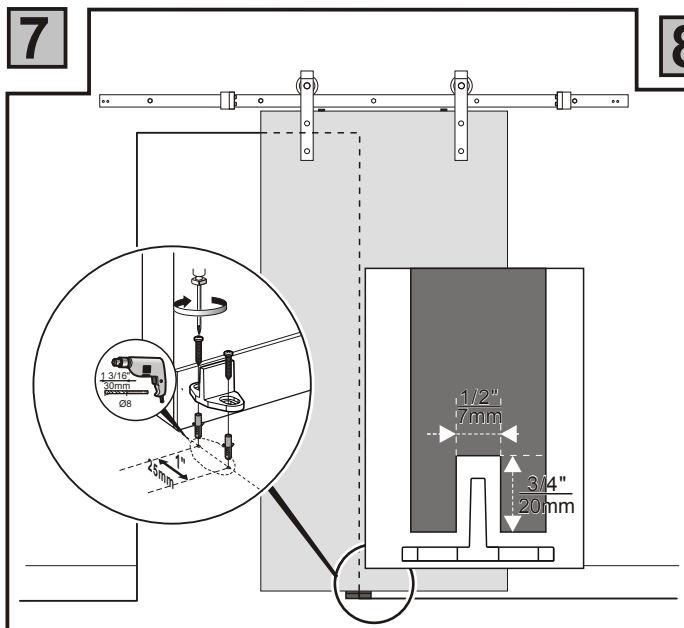

SWD11 Sliding Door Hardware Installation Manual

Email:service@t-motorsports.com

NOTE: Connector is only included if you purchase 12 ft(double door)sliding door hardware, it is NOT included if you purchase only one set.