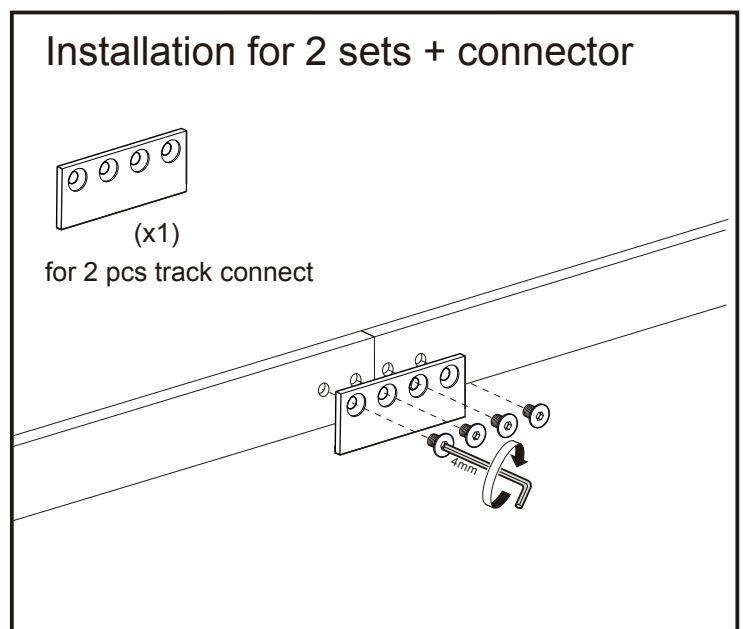

SWD11 Sliding Door Hardware Installation Manual

Email:service@t-motorsports.com

NOTE: Connector is only included if you purchase 12 ft(double door)sliding door hardware, it is NOT included if you purchase only one set.