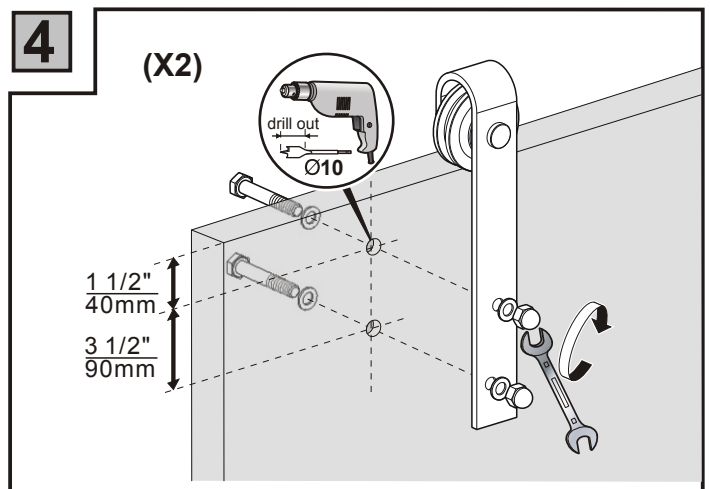

SWD11 Sliding Door Hardware Installation Manual

Email:service@t-motorsports.com

NOTE: Connector is only included if you purchase 12 ft(double door)sliding door hardware, it is NOT included if you purchase only one set.