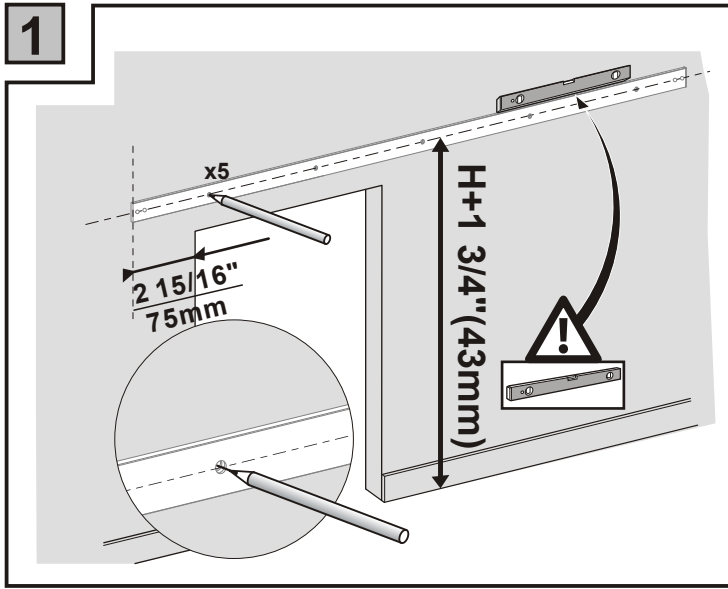

SWD11 Sliding Door Hardware Installation Manual

Email:service@t-motorsports.com

NOTE: Connector is only included if you purchase 12 ft(double door)sliding door hardware, it is NOT included if you purchase only one set.