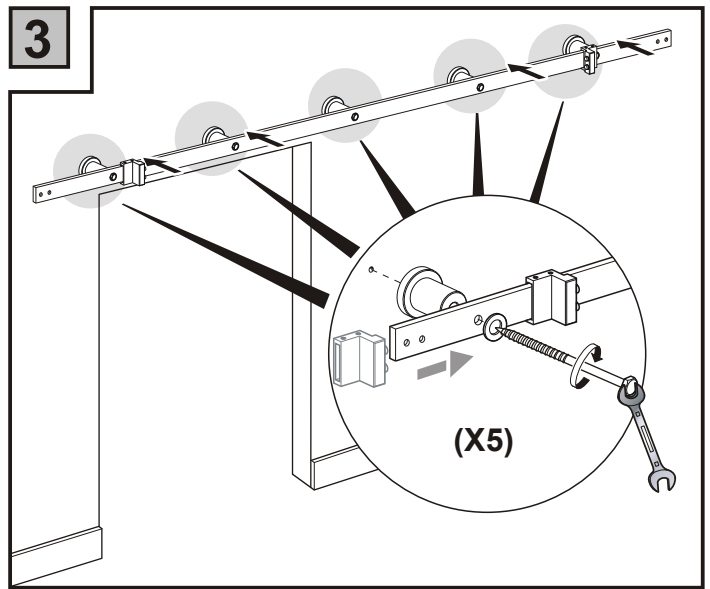

SWD11 Sliding Door Hardware Installation Manual

Email:service@t-motorsports.com

NOTE: Connector is only included if you purchase 12 ft(double door)sliding door hardware, it is NOT included if you purchase only one set.