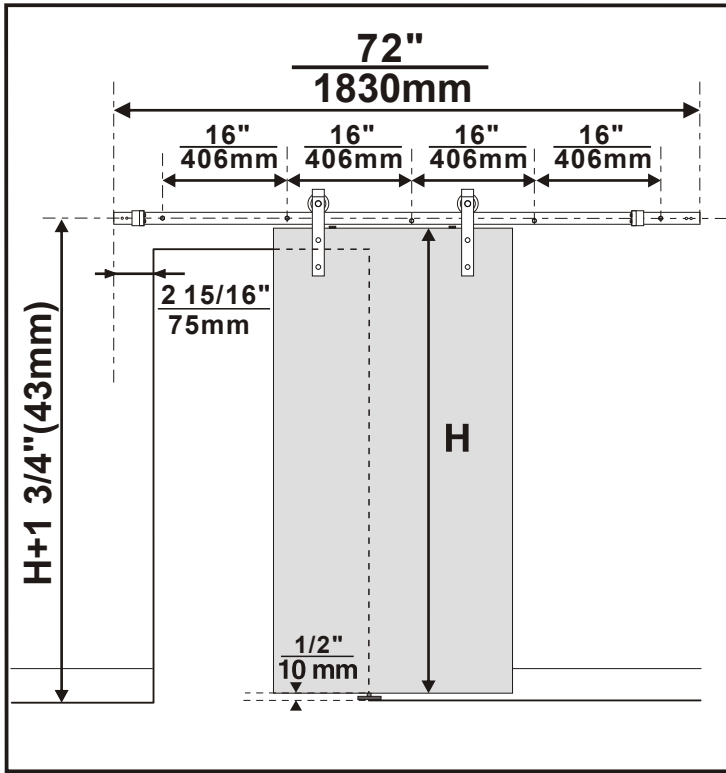

SWD11 Sliding Door Hardware Installation Manual

Email:service@t-motorsports.com

NOTE: Connector is only included if you purchase 12 ft(double door)sliding door hardware, it is NOT included if you purchase only one set.