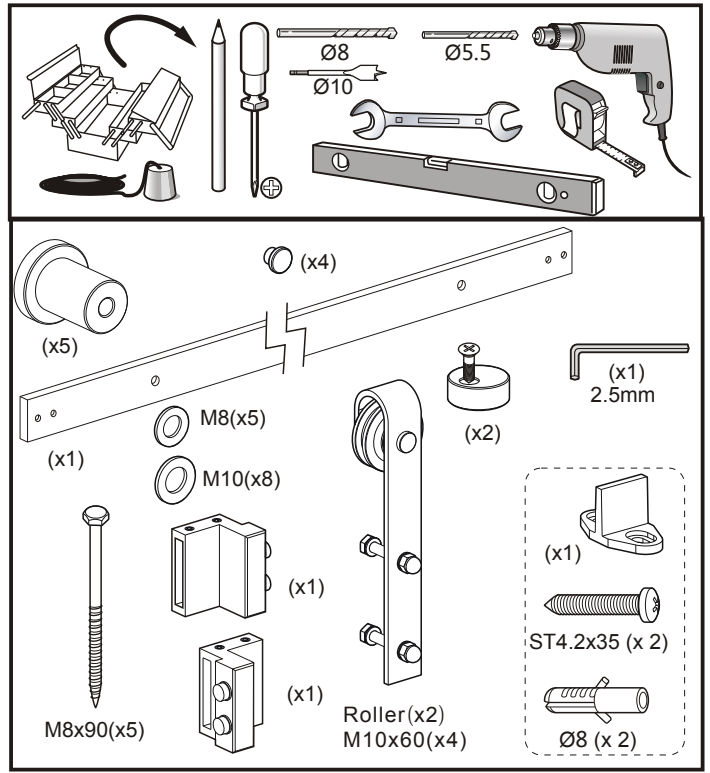

SWD11 Sliding Door Hardware Installation Manual

Email:service@t-motorsports.com

NOTE: Connector is only included if you purchase 12 ft(double door)sliding door hardware, it is NOT included if you purchase only one set.