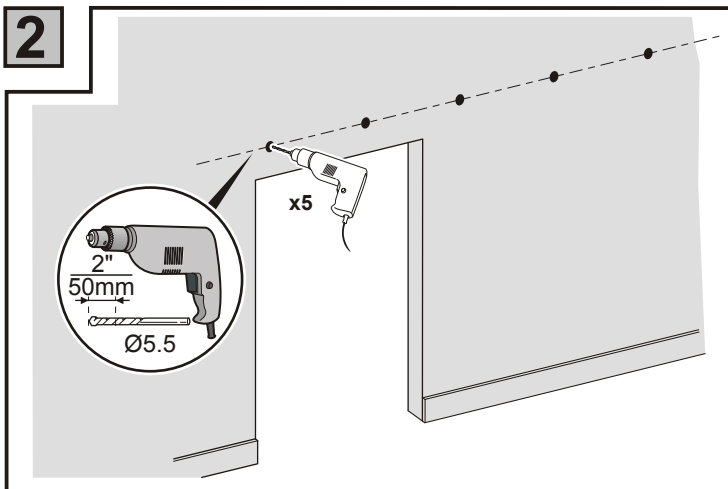

SWD11 Sliding Door Hardware Installation Manual

Email:service@t-motorsports.com

NOTE: Connector is only included if you purchase 12 ft(double door)sliding door hardware, it is NOT included if you purchase only one set.