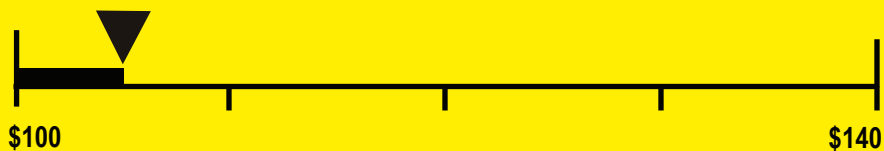

U.S. Government

Federal law prohibits removal of this label before consumer purchase.

ENERGYGUIDE

Refrigerator

The Legacy Companies
Model MXCF27U
Capacity: 6.5 Cubic Feet

Estimated Yearly Operating Cost

\$105.27

Cost Range of Similar Models

1259.25

Yearly Electricity Use (kWh)

Your cost will depend on your utility rates and use.

- Cost range based only on models of similar capacity.
- Estimated operating cost based on April 16, 2015 national average electricity cost of \$0.1045 per kWh.
- For more information, visit www.ftc.gov/appliances.