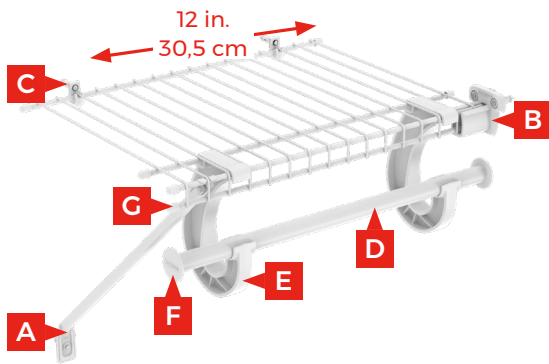

INSTALLATION TOOL

CM Item #	Description	Finish	QTY	Home Depot SKU
9903700	Wire Shelving Installation Template – 12 in. & 16 in.	White	1	Pro Special Order

FIXED MOUNT SYSTEM + HARDWARE

There are 2 ways to mount shelving to the wall – Fixed Mount and ShelfTrack® Adjustable Mount. Fixed Mount is an economical but permanent installation system.

- The system includes back clips which anchor the shelf to the back wall and are placed 12 inches apart.
- For installations involving side walls, end brackets are used to support the shelf.
- Support Brackets support the shelf at an angle and are placed every 3 feet.
- Shelf end caps protect the sharp ends of the shelving and provide a more finished installation.