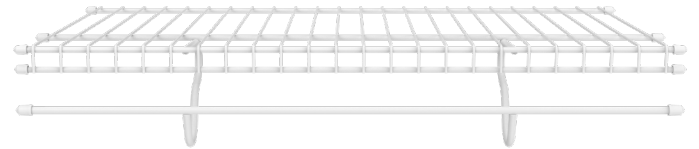

Customer Service:

1-800-874-0008

E-mail: help@closetmaid.com

ABOUT OUR SHELVING

ClosetMaid wire shelving is vinyl-coated for improved durability and performance over other epoxy-coated shelving.

- Shelving is designed to install quickly and easily
- All shelving is made in the USA in Ocala, Florida
- All shelving made with minimum of 91% recycled content - SCS® Certified

Four specially-designed shelving options:

- Low Profile SuperSlide®
- Shelf & Rod
- Close Mesh
- TotalSlide®

Low Profile SuperSlide® is a dual-purpose shelf. It serves as a storage shelf or becomes a hanging shelf when SuperSlide closet rod and hardware are added to the shelf. The SuperSlide closet rod system allows hangers to slide along the closet rod without interruption.

Shelf & Rod shelving is fast, simple closet storage with a built-in hang rod that has stops every 12 inches.

Close Mesh shelving has narrower, 5/8 in. width wire spacing which prevents smaller items from tipping, spilling, or breaking (vs. the standard 1 in. spacing).

TotalSlide® shelving has a built-in hang rod that allows for continuous sliding.

VENTILATED WIRE SHELVING

ALL PURPOSE | LINEN | SUPERSLIDE®

CM Item # 3731021 **Description** 12 ft. W x 9 in. D Low Profile SuperSlide® All Purpose Shelving **Finish** White **QTY** 6 **Home Depot SKU** Pro Special Order