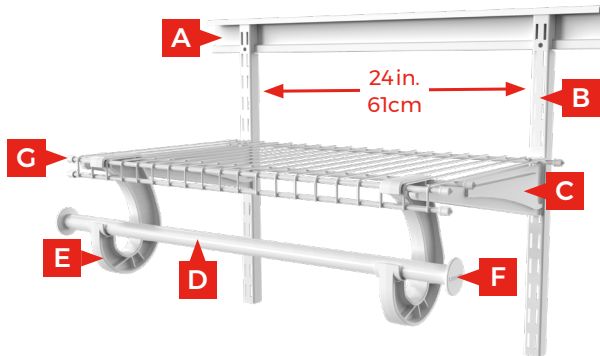

The second way to mount ClosetMaid® Shelving to the wall is ShelfTrack®. The ShelfTrack® System is adjustable so shelves can be repositioned at any time. The system consists of a horizontal hang track that is first mounted to the back wall.

- The hang track is a key component, in that it saves time by requiring leveling only once during the installation.
- When the hang track is in place, the vertical standards are hung from the track, the brackets are inserted into the notches of the standards and the shelf can be snapped into place.