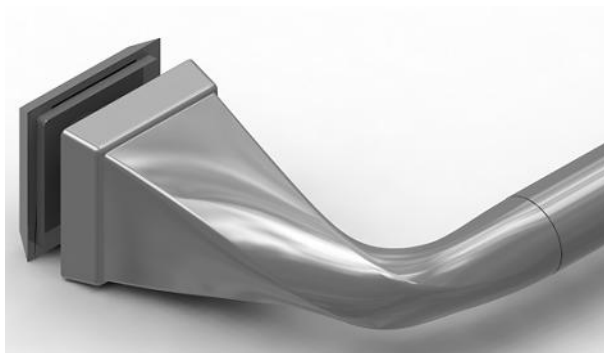

UNIQUE FEATURE: Constructed of Corrosion Resistant Anodized Aluminum.
60" Track Assembly Kit

Fits 60" Shower Doors with an Opening min/max of 50 1/8" - 58 1/2" (127cm-149cm),
with a Height of 59 1/4" (150cm).

MATERIALS: 3/8" (10mm) Tempered Glass Panels.

INSTALLATION: Detailed Instructions and Hardware Included in Track Kit (Sold separately) for Easy Installation.

UNIQUE FEATURES: Spot Guard Easy Clean Coating.

Available in Clear, Rain and Niebla.
Includes Pre-Installed Clear Bottom Glazing.

MOD: Fits Doors with an Opening min/max of 50 1/8" - 58 1/2" (127cm - 149cm)

NOTE: Not compatible with Delta Traditional or Delta Contemporary Track Kits

WARRANTY: 5 Year Limited Warranty.

see what Delta can do

Shower Door

EVERLY™ HANDLE

MATERIALS: Zinc Posts for all
 Aluminum Bar: Brushed Nickel, Oil Rubbed Bronze and Matte Black.
 Stainless Steel Bar: Polished Chrome.