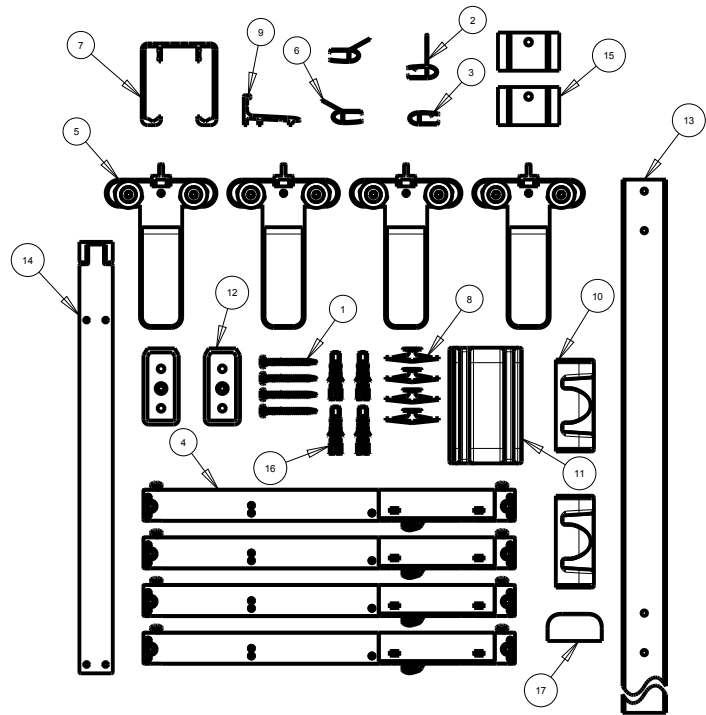

SHOWER DOOR

SLIDING MOD STYLE BATHTUB TRACK 60"

ID	DESCRIPTION	QTY	MATERIAL
1	#8-18 X 1.5" LONG PHILLIPS HEAD	4	SS
2	6mm Blade Seal	1	PVC
3	6mm Bumper Seal	1	PVC
4	6mm Damper	4	ASSEMBLY
5	6mm Door Roller Assembly	4	ASSEMBLY
6	6mm Outer Angle Blade Seal	2	PVC
7	6mm Top Track	1	AL6463
8	Acrylic Wall Anchor	4	NYLON
9	Bottom Track	1	AL6463
10	Bumper	2	PVC
11	Center Divider	1	NYLON
12	Collar Bracket	2	ZINC_DIE_CAST
13	Collar Bracket Template	1	AL6063
14	Damper Drilling Template	1	NYLON
15	Retention Plate	2	NYLON
16	Tile Wall Anchors	4	PVC
17	Trim Cap	1	PVC

UNIQUE FEATURE: Constructed of Corrosion Resistant Anodized Aluminum.
60" Track Assembly Kit

Fits 60" Shower Doors with an Opening min/max of 50 1/8" - 58 1/2" (127cm-149cm),
with a Height of 59 1/4" (150cm).

NOTE: Height of 63" (160cm) Required for installation
Compatible with all 1/4" (6mm) Delta Shower Glass

WARRANTY: 5 Year Limited Warranty.

see what Delta can do

TECHNICAL DATA

Shower Door

3/8"(10mm) SLIDING BATHTUB
60" GLASS PANELS

MATERIALS: 3/8" (10mm) Tempered Glass Panels.

INSTALLATION: Detailed Instructions and Hardware Included in Track Kit (Sold separately) for Easy Installation.

UNIQUE FEATURES: Spot Guard Easy Clean Coating.