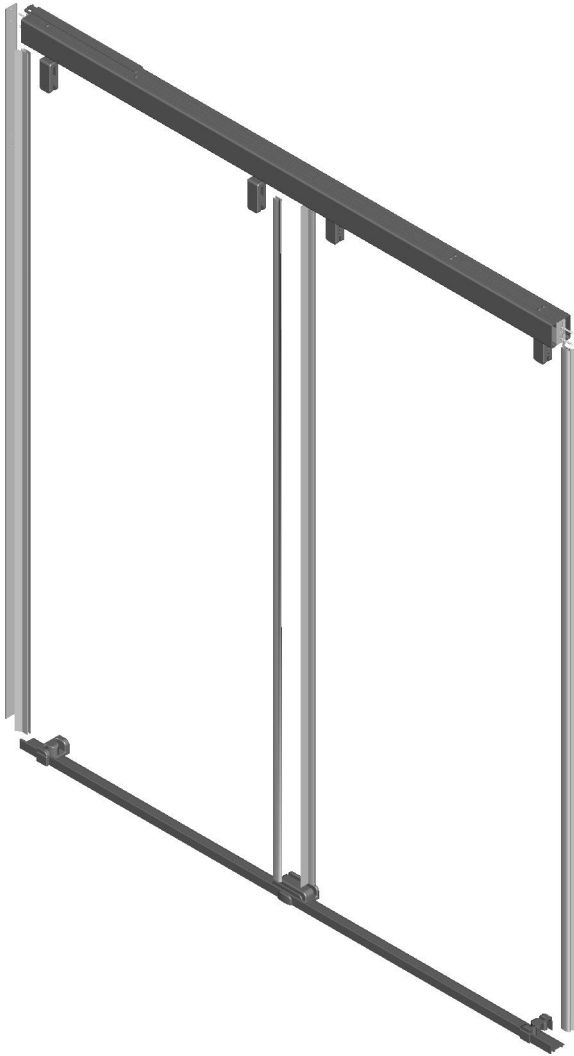

SHOWER DOOR

SLIDING MOD STYLE BATHTUB TRACK 60"

ID	DESCRIPTION	QTY	MATERIAL
1	#8-18 X 1.5" LONG PHILLIPS HEAD	4	SS
2	6mm Blade Seal	1	PVC
3	6mm Bumper Seal	1	PVC
4	6mm Damper	4	ASSEMBLY
5	6mm Door Roller Assembly	4	ASSEMBLY
6	6mm Outer Angle Blade Seal	2	PVC
7	6mm Top Track	1	AL6463
8	Acrylic Wall Anchor	4	NYLON
9	Bottom Track	1	AL6463
10	Bumper	2	PVC
11	Center Divider	1	NYLON
12	Collar Bracket	2	ZINC_DIE_CAST
13	Collar Bracket Template	1	AL6063
14	Damper Drilling Template	1	NYLON
15	Retention Plate	2	NYLON
16	Tile Wall Anchors	4	PVC
17	Trim Cap	1	PVC

MATERIAL: Anodized Aluminum Extrusions (Track) and Zinc Die Cast (Mounting Brackets).
Bronze Finish and Matte Black are Powder Coated.

INSTALLATION: Detailed Instructions, Templates and Hardware Included for Easy Installation.

UNIQUE FEATURE: Constructed of Corrosion Resistant Anodized Aluminum.
60" Track Assembly Kit

Fits 60" Shower Doors with an Opening min/max of 50 1/8" - 58 1/2" (127cm-149cm),
with a Height of 59 1/4" (150cm).

NOTE: Height of 63" (160cm) Required for installation
Compatible with all 1/4" (6mm) Delta Shower Glass

WARRANTY: 5 Year Limited Warranty.

see what Delta can do

TECHNICAL DATA

Shower Door

3/8"(10mm) SLIDING BATHTUB
60" GLASS PANELS