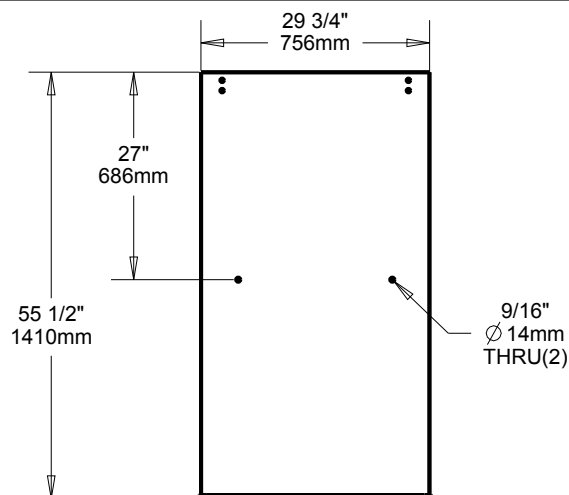

SHOWER DOOR

SLIDING MOD STYLE BATHTUB TRACK 60"

ID	DESCRIPTION	QTY	MATERIAL
1	#8-18 X 1.5" LONG PHILLIPS HEAD	4	SS
2	6mm Blade Seal	1	PVC
3	6mm Bumper Seal	1	PVC
4	6mm Damper	4	ASSEMBLY
5	6mm Door Roller Assembly	4	ASSEMBLY
6	6mm Outer Angle Blade Seal	2	PVC
7	6mm Top Track	1	AL6463
8	Acrylic Wall Anchor	4	NYLON
9	Bottom Track	1	AL6463
10	Bumper	2	PVC
11	Center Divider	1	NYLON
12	Collar Bracket	2	ZINC_DIE_CAST
13	Collar Bracket Template	1	AL6063
14	Damper Drilling Template	1	NYLON
15	Retention Plate	2	NYLON
16	Tile Wall Anchors	4	PVC
17	Trim Cap	1	PVC

UNIQUE FEATURE: Constructed of Corrosion Resistant Anodized Aluminum.
60" Track Assembly Kit

Fits 60" Shower Doors with an Opening min/max of 50 1/8" - 58 1/2" (127cm-149cm),
with a Height of 59 1/4" (150cm).

NOTE: Height of 63" (160cm) Required for installation
Compatible with all 1/4" (6mm) Delta Shower Glass

WARRANTY: 5 Year Limited Warranty.

see what Delta can do

TECHNICAL DATA

Shower Door

3/8"(10mm) SLIDING BATHTUB
60" GLASS PANELS

MATERIALS: 3/8" (10mm) Tempered Glass Panels.

INSTALLATION: Detailed Instructions and Hardware Included in Track Kit (Sold separately) for Easy Installation.

UNIQUE FEATURES: Spot Guard Easy Clean Coating.