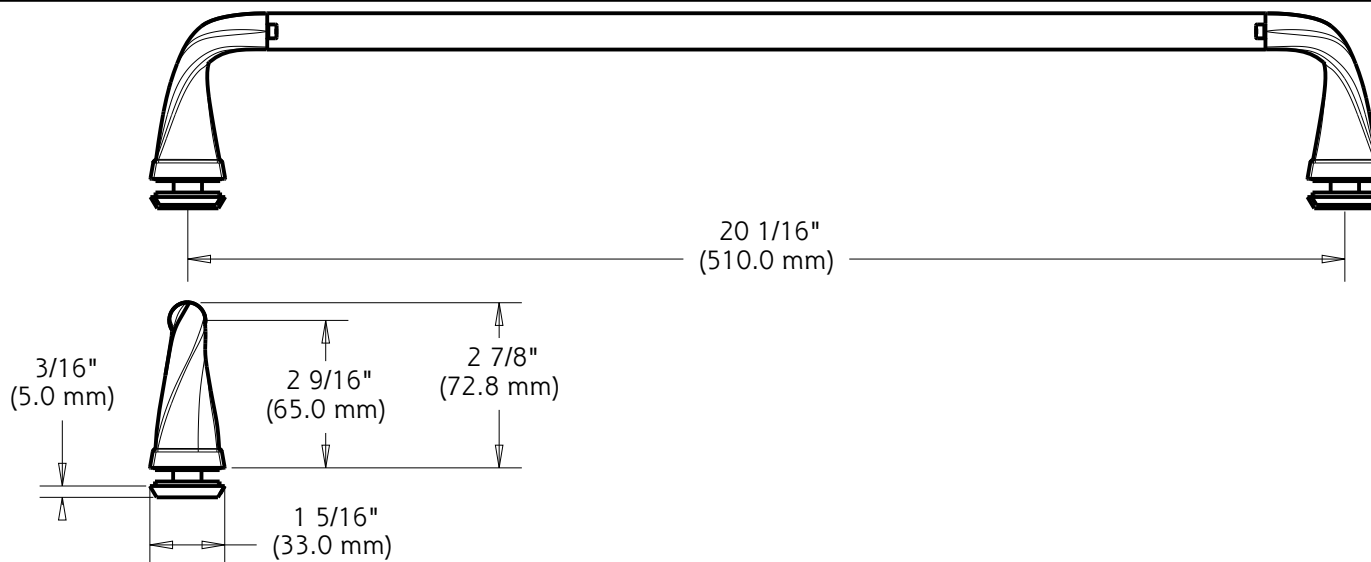

Shower Door

EVERLY™ HANDLE

MATERIALS: Zinc Posts for all
Aluminum Bar: Brushed Nickel, Oil Rubbed Bronze and Matte Black.
Stainless Steel Bar: Polished Chrome.

INSTALLATION: Detailed Instructions and Hardware Included for Easy Installation.

UNIQUE FEATURE: Coordinates with Delta® Faucets and Bath Hardware.
Compatible with All Delta® Sliding Bathtub or Shower Doors.

WARRANTY: 5 Year Limited Warranty.

see what Delta can do