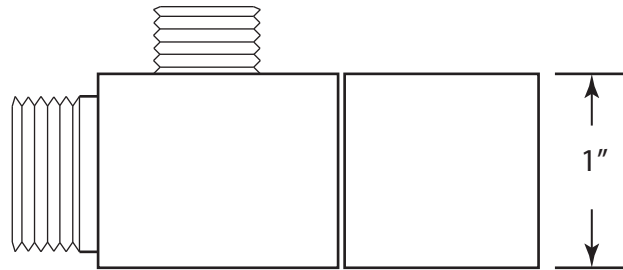

# D105QR

Square Escutcheon

3/8" Compression Nut

3/8" Ferrule

5/8" Ferrule

5/8" Compression Nut

<b>WESTBRASS</b> Fine Decorative Plumbing Since 1935		2429 E. Olympic Blvd. Los Angeles, CA 90021	
TITLE 1/4-Turn Ceramic Disk Angle Stop			
DWG NO. D105QR		DATE 3-21-20	REV A
Scale NTS	mrohfs	Sheet 1 of 1	