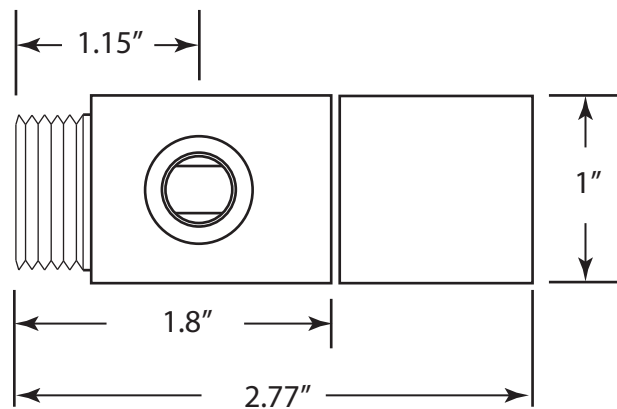

# D105QR

Square Escutcheon

3/8" Compression Nut

3/8" Ferrule

5/8" Ferrule

5/8" Compression Nut

<b>WESTBRASS</b> Fine Decorative Plumbing Since 1935		2429 E. Olympic Blvd. Los Angeles, CA 90021	
TITLE 1/4-Turn Ceramic Disk Angle Stop			
DWG NO. D105QR		DATE 3-21-20	REV A
Scale NTS	mrohfs	Sheet 1 of 1	