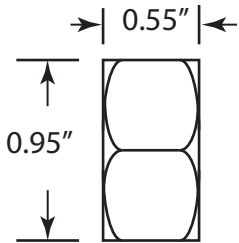

# D105QR

Square Escutcheon

3/8" Compression Nut

3/8" Ferrule

5/8" Ferrule

5/8" Compression Nut

<b>WESTBRASS</b> Fine Decorative Plumbing Since 1935		2429 E. Olympic Blvd. Los Angeles, CA 90021	
TITLE 1/4-Turn Ceramic Disk Angle Stop			
DWG NO. D105QR		DATE 3-21-20	REV A
Scale NTS	mrohfs	Sheet 1 of 1	