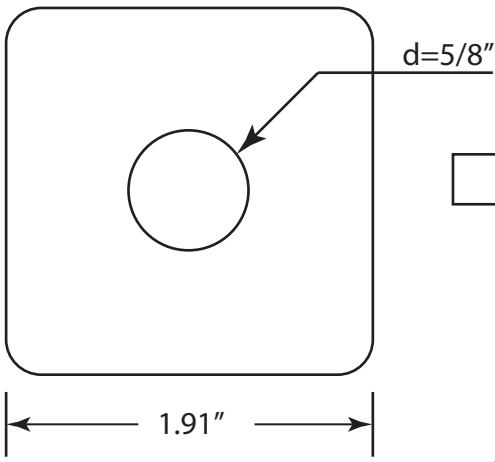

# D105QR

Square Escutcheon

3/8" Compression Nut

3/8" Ferrule

5/8" Ferrule

5/8" Compression Nut

<b>WESTBRASS</b> Fine Decorative Plumbing Since 1935		2429 E. Olympic Blvd. Los Angeles, CA 90021	
TITLE 1/4-Turn Ceramic Disk Angle Stop			
DWG NO. D105QR		DATE 3-21-20	REV A
Scale NTS	mrohfs	Sheet 1 of 1	