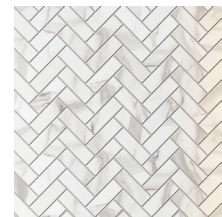

# Avante Bianco

Porcelain Floor and Wall Tile

Size 12x24

Offset Pattern

Herringbone Pattern

Straight Pattern

# Avante Bianco

Porcelain Floor and Wall Tile

Size 12x24

Inspired by the beauty of real marble this stunning tile will breathe life and vivacity into your space. Its marble look is expressed throughout its smooth surface and realistic variation. With dynamic veining, a light white background, and a durable porcelain body the Avante Bianco is the perfect choice for floor and wall.

Available Trim and Mosaic

Avante 3x24 Bullnose  
Model# CHDEAVA10P43N9  
Special Order# 1003-948-373  
Stock SKU# 1003-530-724  
Unit of Measure - EA

Avante Herringbone Mosaic  
Model# CHDEAVA10MHER  
Special Order# 1003-948-379  
Stock SKU# 1003-530-739  
Unit of Measure - EA