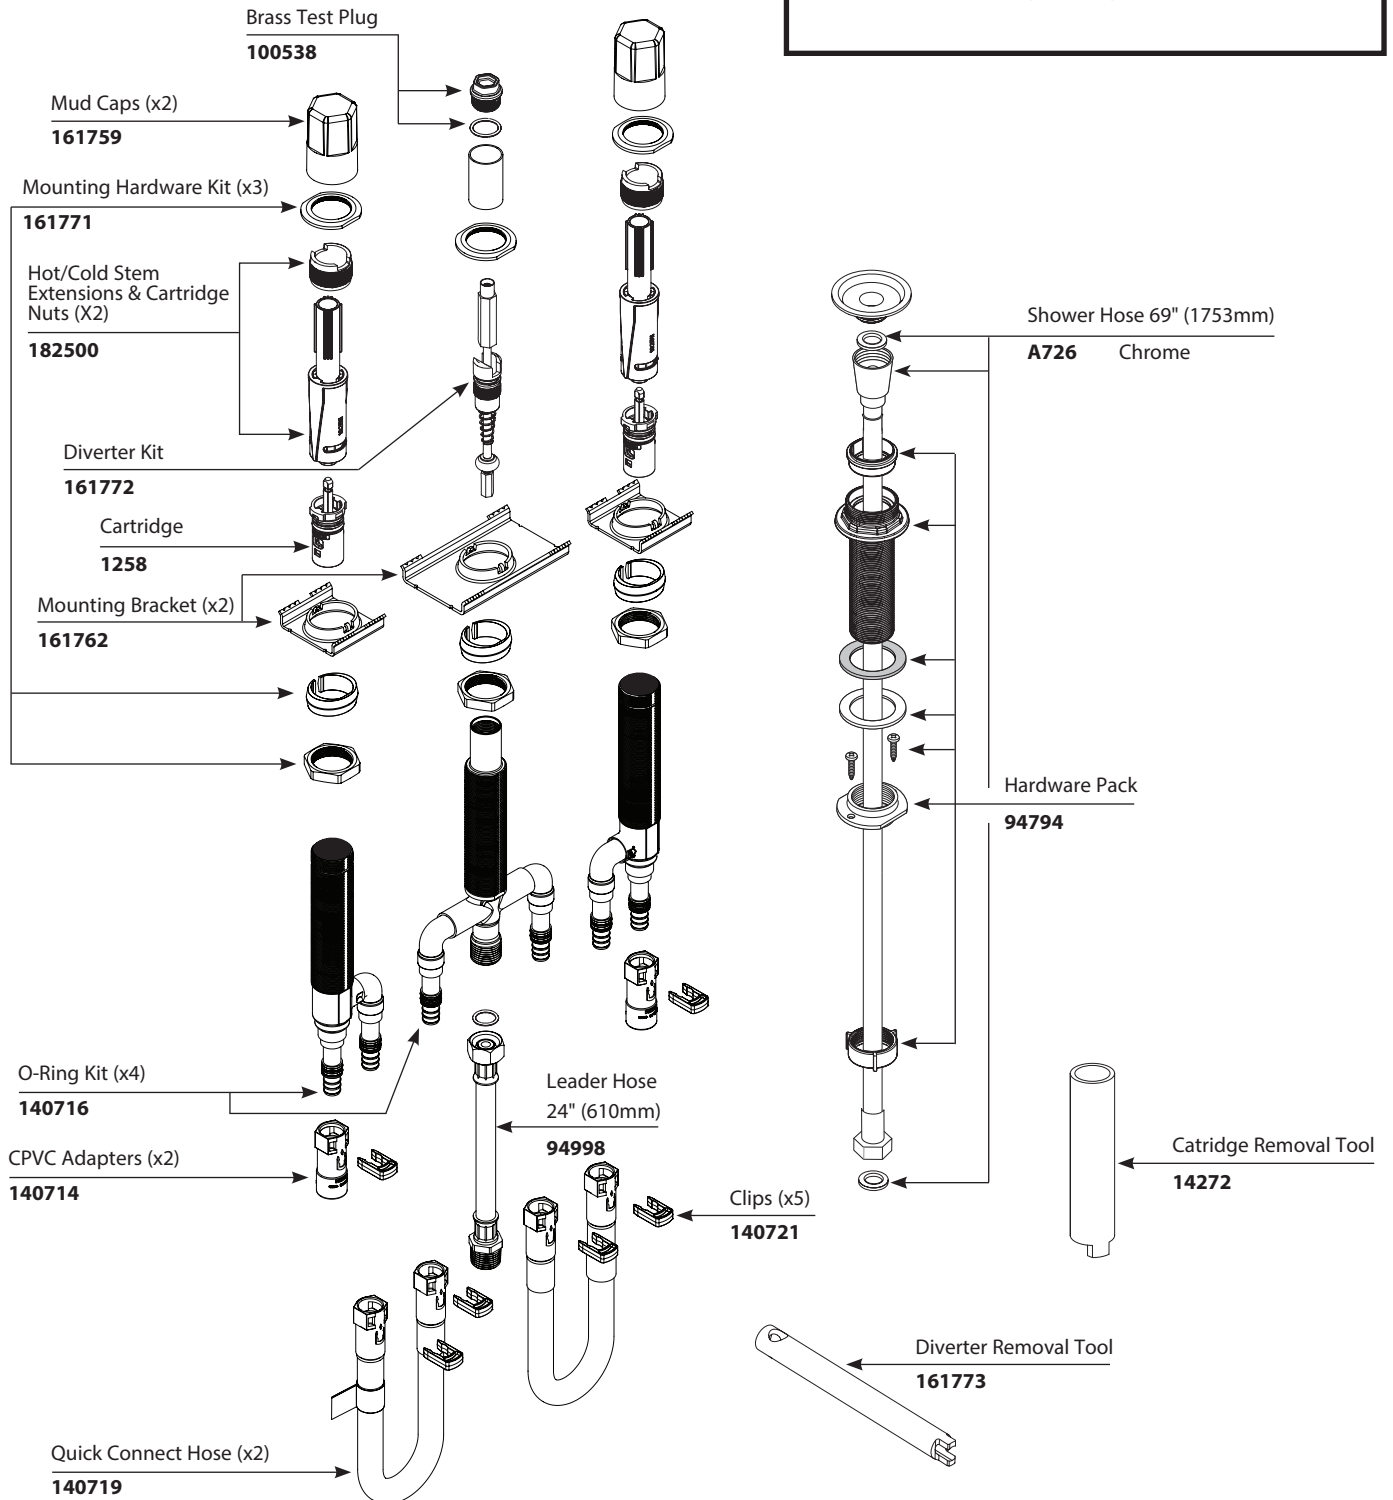

# Illustrated Parts

## Adjustable Two Handle Roman Tub Valve with Diverter

<u>MODEL</u>	<u>CONNECTIONS</u>
9793	1/2" PEX/CPVC

Buy it for looks. Buy it for life.®

■ Order by Part Number

## Adjustable Two Handle Roman Tub Valve with Diverter

**MODEL**

9793

**CONNECTIONS**

1/2" PEX/CPVC