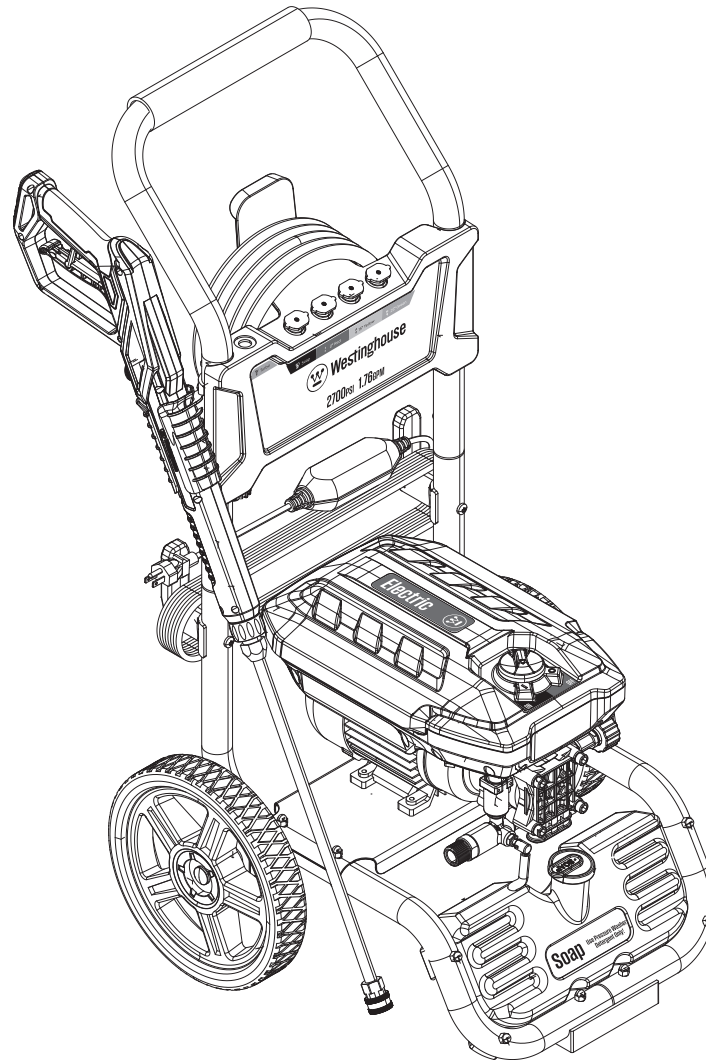

ELECTRIC PRESSURE WASHER

WESTINGHOUSE OUTDOOR POWER EQUIPMENT

777 Manor Park Drive, Columbus, OH 43228 • WestinghousePortablePower.com

If you have questions or need assistance, please call customer service at 855-944-3571.