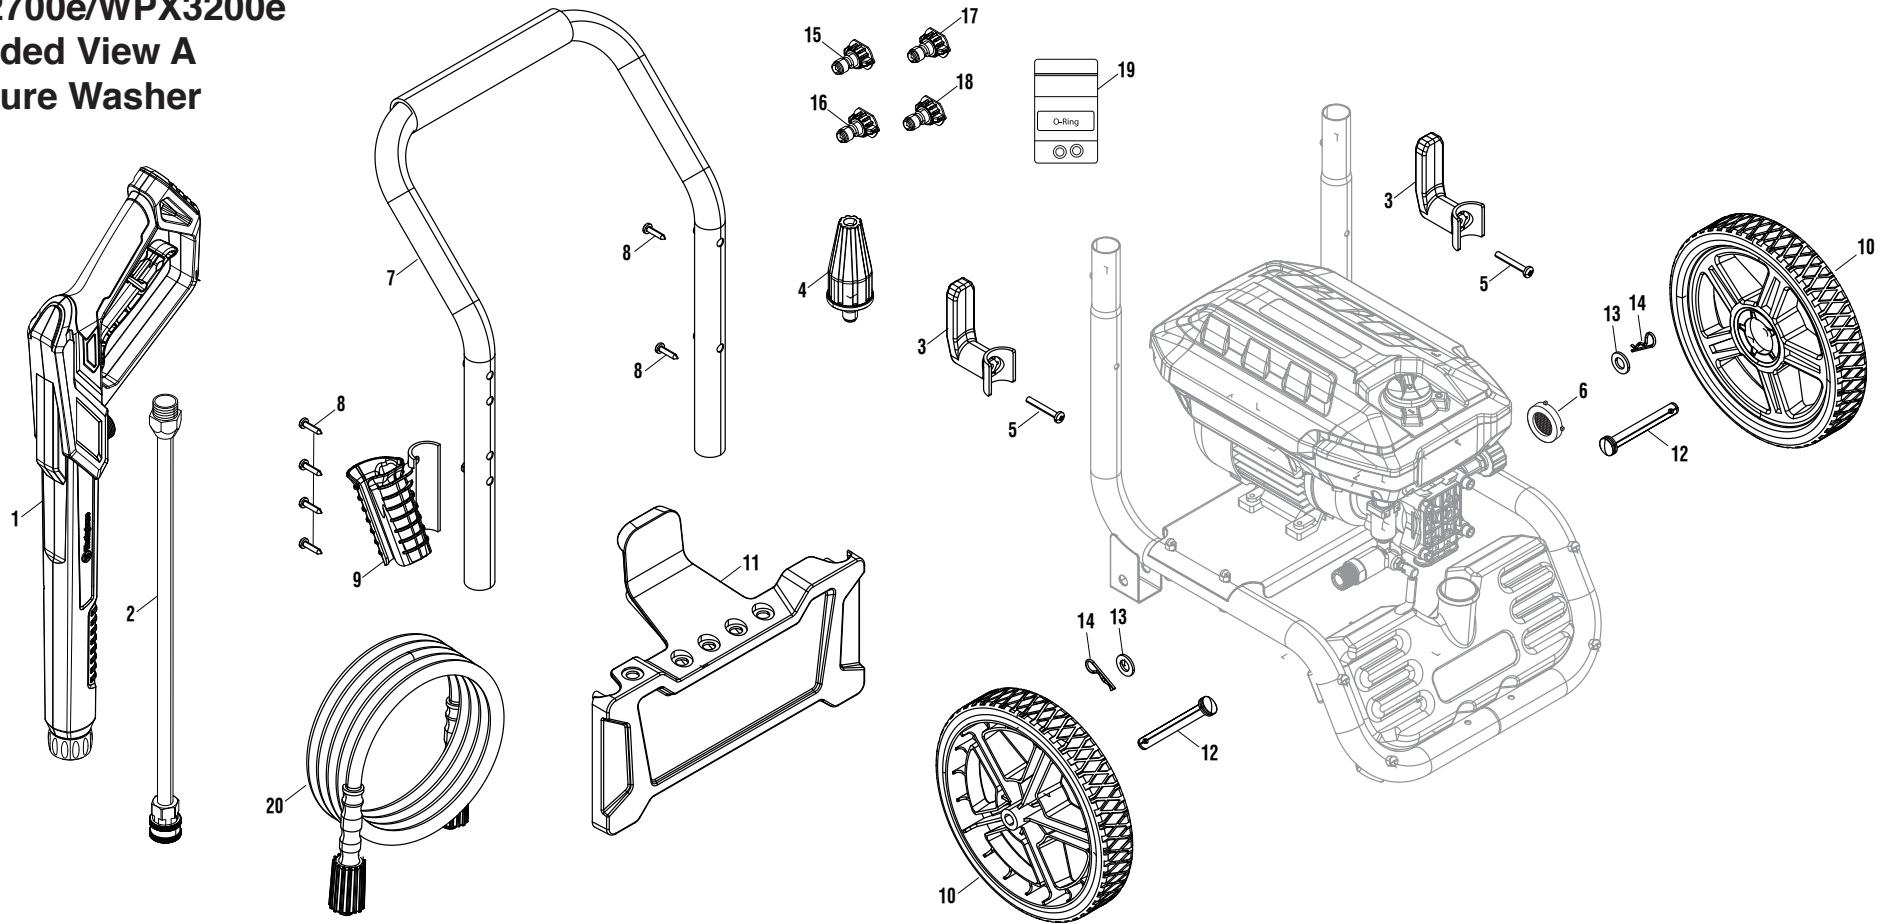

WPX2700e/WPX3200e Exploded View A Pressure Washer

WPX2700e/WPX3200e Parts List A (Pressure Washer)

No.	Description	Part Num.
1	Spray Gun	01000263-0
2	Lance	03000274-0
3	Cord Retainer	02000463-0
4	Turbo Nozzle	03000313-0
5	Bolt (M6 x 45 mm)	04000405-0
6	Inlet Filter	04000267-0
7	Upper Handle	03000276-0
8	Screw (M6 x 25 mm)	04000406-0
9	Gun Holster	02000462-0
10	Wheel	02000459-0

No.	Description	Part Num.
11	Hose Retainer	02000460-0
12	Axle	03000279-0
13	Washer	03000299-0
14	Hitch Pin	04000392-0
15	0° Nozzle	03000310-0
16	15° Nozzle	03000327-0
17	25° Nozzle	03000309-0
18	Soap Nozzle	04000388-0
19	O-Ring Replacement Kit	04000137-0
20	High Pressure Hose	02000482-0