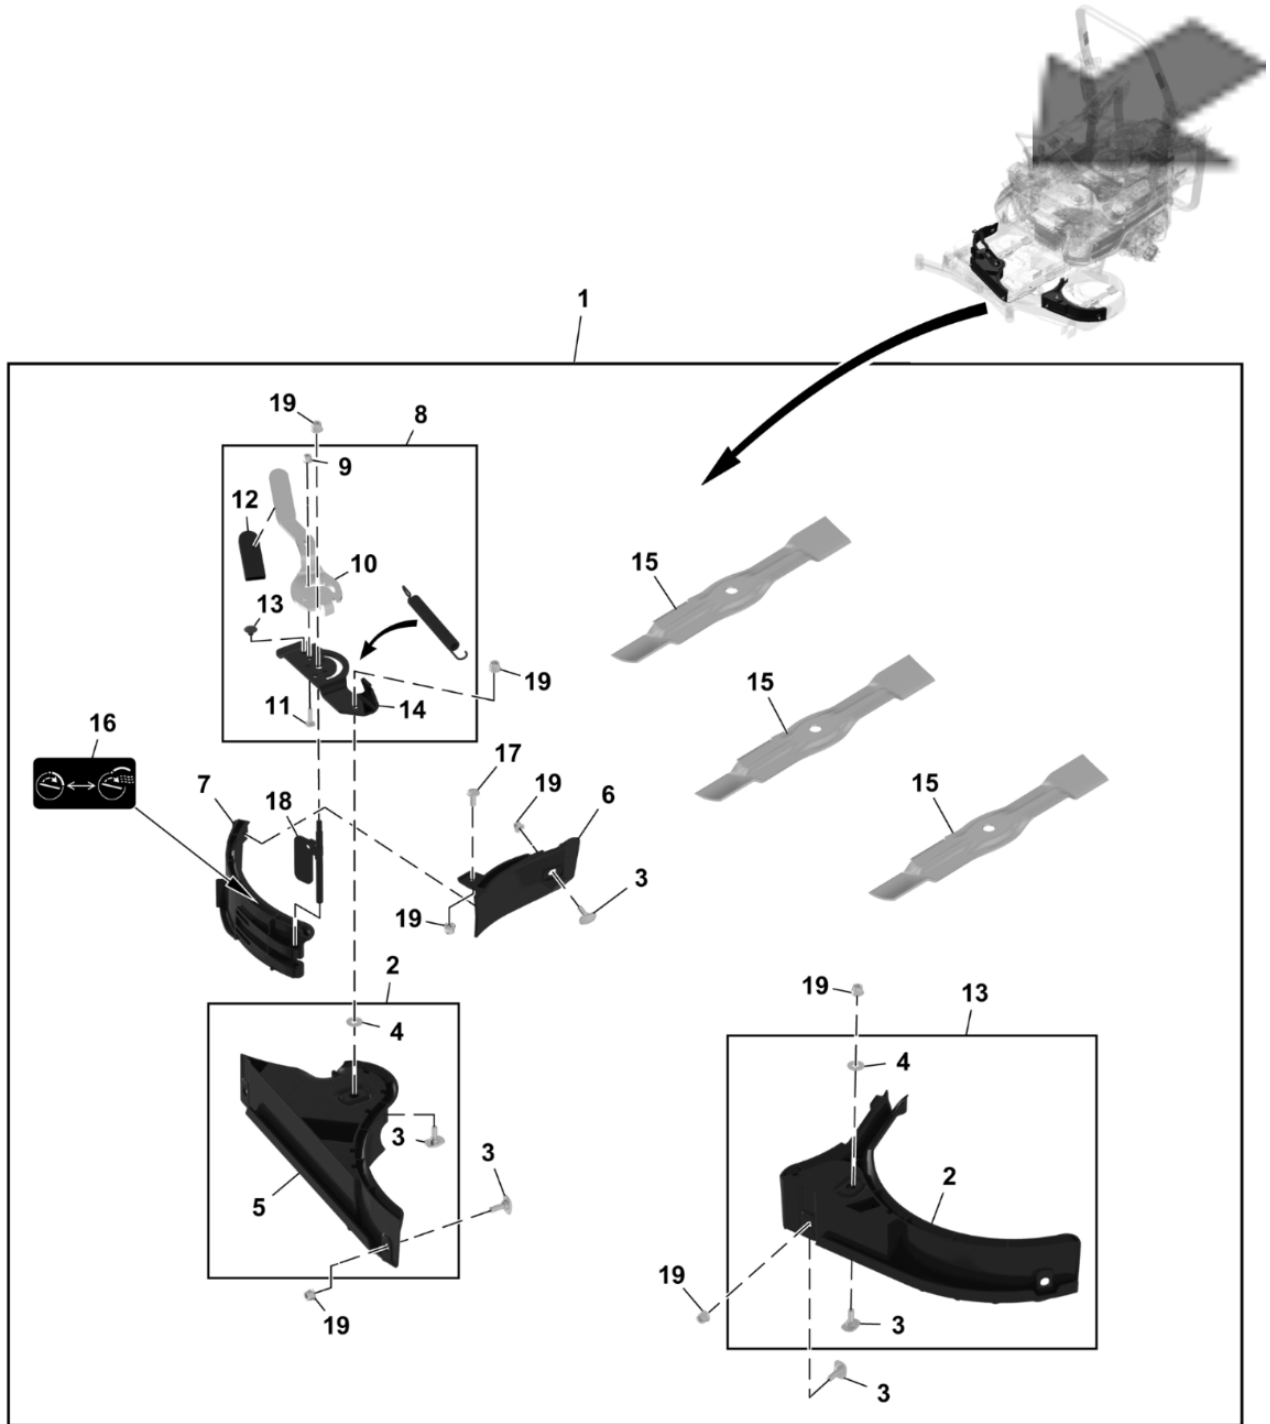

Z330M - ZTRAK

PC16405

Grass Mulch Control Kit, 54A inch - ST1073162

Apr 19 2024

PU51695

Z330M - ZTRAK

PC16405

Grass Mulch Control Kit, 54A inch - ST1073162

Apr 19 2024

KEY	PART NO.	PART NAME	QTY	REMARKS
1	BUC10706	Grass Mulch Control Kit	1	
2	AUC14726	Deflector	1	
3	UC18596	Bolt	7	
4	UC21506	Push Nut	2	
5	AUC14712	Grass Mulch Control Kit Deflector	1	
6	UC18483	Discharge Control Deflector	1	
7	UC18482	Grass MulchControl™ Deflector	1	Control Gate
8	AUC14708	Mulch Control Handle	1	
9	14M7397	Hexagonal Lock Nut, M6	1	M6
10	UC19768	Handle	1	
11	03M7232	Round Head Square Neck Bolt, M6 X 25	1	M6 X 25
12	F2948R	Grip	1	
13	M111583	Retainer Plug	4	
14	UC20127	Bracket	1	
15	M177791	Mulch Blade for 54-inch Mower Deck	3	
16	M172795	Mulch Control Label	1	
17	03M7184	Round Head Square Neck Bolt, M8 X 20	1	M8 X 20

KEY	PART NO.	PART NAME	QTY	REMARKS
18	AUC14619	Grass Mulch Controller Shaft	1	
19	14M7396	Hexagonal Lock Nut, M8	9	M8