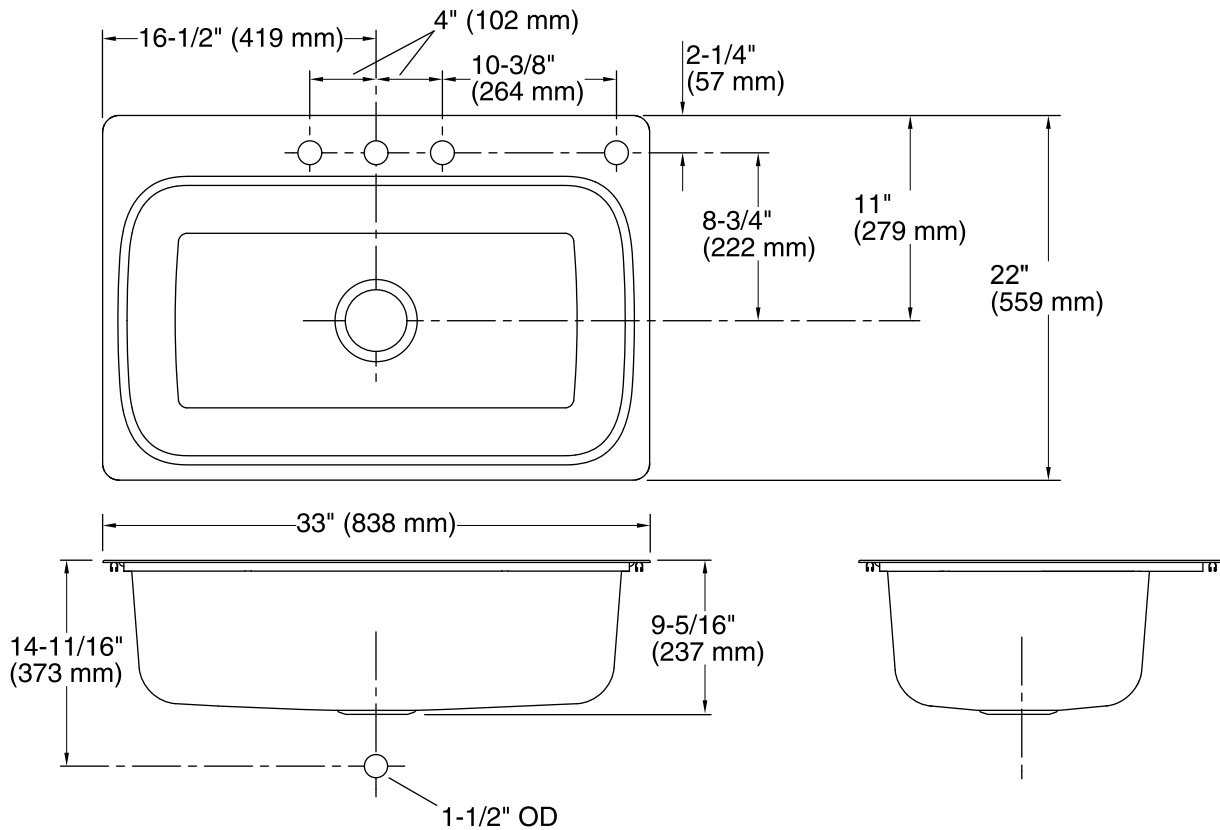

Verse™
Top-mount Kitchen Sink
K-RH20060-4

Features

- 36-inch minimum base cabinet width.
- Single bowl.
- 4 faucet holes.
- SilentShield® sound-absorption technology offers quieter performance.
- 9-inch depth provides generous workspace.
- Includes installation hardware.
- 33" (838 mm) x 22" (559 mm)

Material

- 18-gauge stainless steel.

Installation

- Top-mount.

Codes/Standards

ASME A112.19.3/CSA B45.4

**Lifetime Limited Warranty for
KOHLER® Stainless Steel Sinks**

See website for detailed warranty information.

Technical Information

All product dimensions are nominal.

Bowl area (Only)	Length: 29-7/16" (748 mm)
	Width: 15-11/16" (399 mm)
	Bowl depth: 9" (229 mm)
	Water depth: 9" (229 mm)
Number of deck holes:	4
Faucet hole(s):	1-7/16" (37 mm)
Soap/Lotion hole:	1-7/16" (37 mm)
Drain hole:	3-3/4" (94 mm)