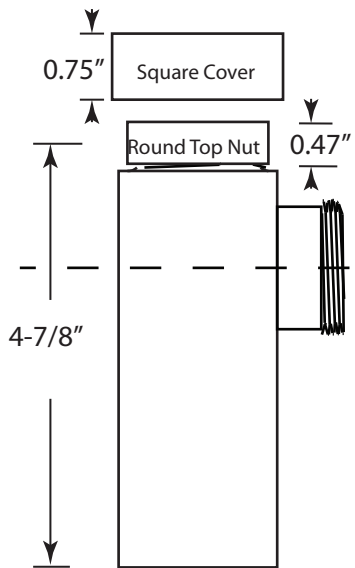

# D1338QSL

**WESTBRASS**  
Fine Decorative Plumbing Since 1935

2429 E. Olympic Blvd.  
Los Angeles, CA 90021

TITLE **Qubic Fully Finished Pedestal Supply Kit**

DWG NO. **D1338QSL**

DATE **6-4-2020**

REV **A**

Scale **NTS**

mrohfs

Sheet 1 of 1