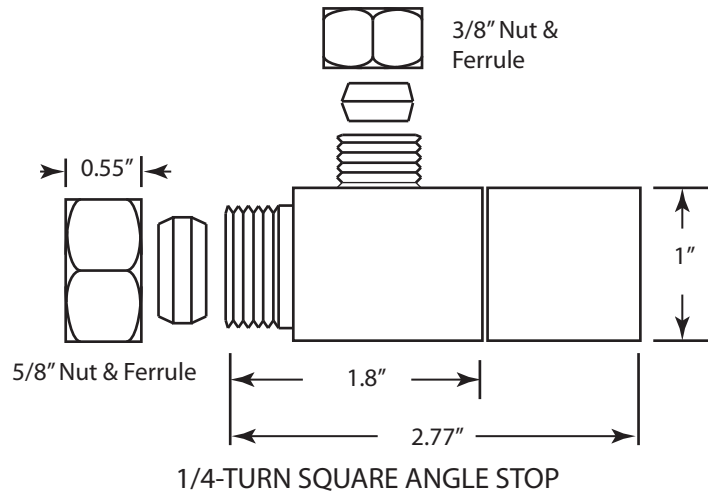

# D1338QSL

**WESTBRASS**  
Fine Decorative Plumbing Since 1935

2429 E. Olympic Blvd.  
Los Angeles, CA 90021

TITLE **Qubic Fully Finished Pedestal Supply Kit**

DWG NO. **D1338QSL**

DATE **6-4-2020**

REV **A**

Scale **NTS**

mrohfs

Sheet 1 of 1