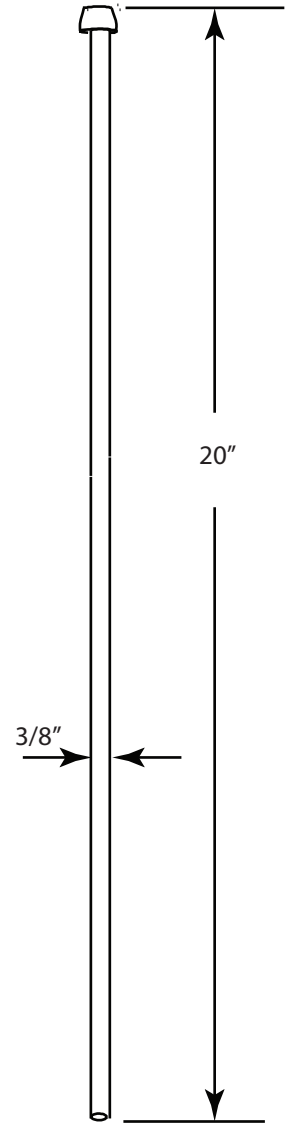

# D1338QSL

**WESTBRASS**  
Fine Decorative Plumbing Since 1935

2429 E. Olympic Blvd.  
Los Angeles, CA 90021

TITLE **Qubic Fully Finished Pedestal Supply Kit**

DWG NO. **D1338QSL**

DATE **6-4-2020**

REV **A**

Scale **NTS**

mrohfs

Sheet 1 of 1