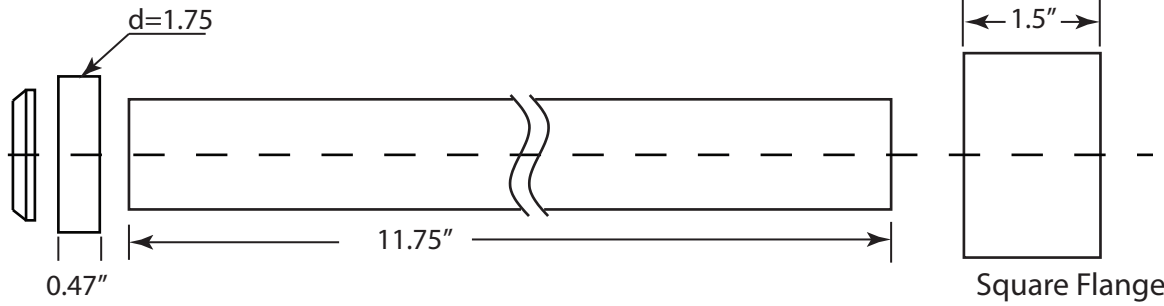

# D1338QSL

**WESTBRASS**  
Fine Decorative Plumbing Since 1935

2429 E. Olympic Blvd.  
Los Angeles, CA 90021

TITLE **Qubic Fully Finished Pedestal Supply Kit**

DWG NO. **D1338QSL**

DATE **6-4-2020**

REV **A**

Scale **NTS**

mrohfs

Sheet 1 of 1