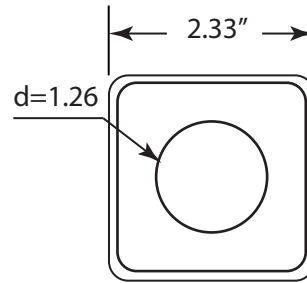

# D1338QSL

**WESTBRASS**  
Fine Decorative Plumbing Since 1935

2429 E. Olympic Blvd.  
Los Angeles, CA 90021

TITLE **Qubic Fully Finished Pedestal Supply Kit**

DWG NO. **D1338QSL**

DATE **6-4-2020**

REV **A**

Scale **NTS**

mrohfs

Sheet 1 of 1