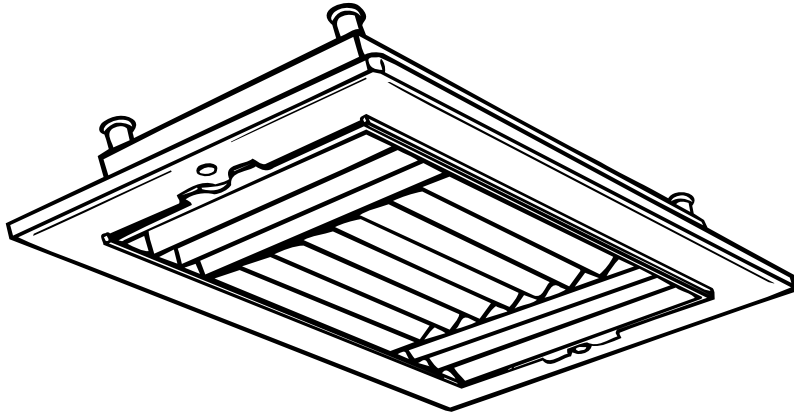

Ceiling Registers - Plastic

Ceiling Registers

Model No.	Description	Color
RGC841	1-way ceiling register	White
RGC88	4-way ceiling register	White
RGC106	3-way ceiling register	White
RGC108	3-way ceiling register	White
RGC126	3-way ceiling register	White
RGC128	3-way ceiling register	White
RGC146	3-way ceiling register	White
RGC148	3-way ceiling register	White
RGC1010	4-way ceiling register	White
RGC1212	4-way ceiling register	White

Performance Data

for plastic ceiling registers

Material

- polypropylene white

General Information

- will not rust
- can be painted or stained to match any decor
- sanitary
- can be placed in dishwasher for easy cleaning
- simple, push-pull design
- 5 year guarantee
- mounting screws included

Model No.	Duct Opening	Frame Dimension	
		A	B
RGC841	8" x 4"	10"	6"
RGC88	8" x 8"	10"	10"
RGC106	10" x 6"	12"	8"
RGC108	10" x 8"	12"	10"
RGC126	12" x 6"	14"	8"
RGC128	12" x 8"	14"	10"
RGC146	14" x 6"	16"	8"
RGC148	14" x 8"	16"	10"
RGC1010	12" x 12"	14"	14"
RGC1212	14" x 14"	16"	16"