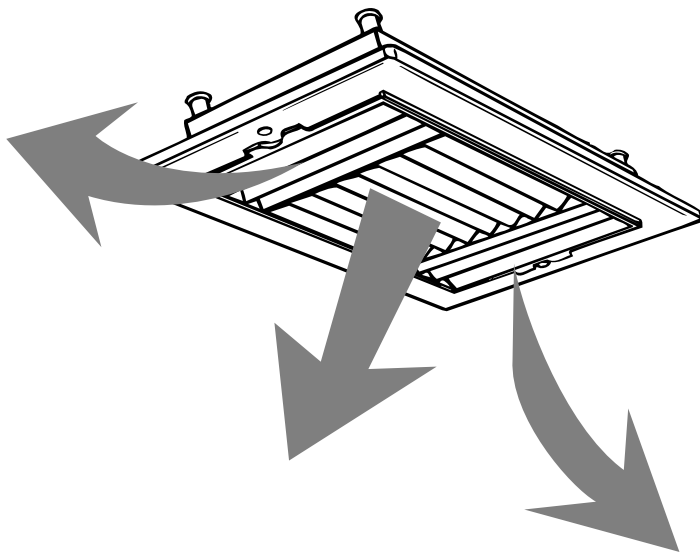

Ceiling Registers - Plastic

Ceiling Registers

Model No.	Description	Color
RGC841	1-way ceiling register	White
RGC88	4-way ceiling register	White
RGC106	3-way ceiling register	White
RGC108	3-way ceiling register	White
RGC126	3-way ceiling register	White
RGC128	3-way ceiling register	White
RGC146	3-way ceiling register	White
RGC148	3-way ceiling register	White
RGC1010	4-way ceiling register	White
RGC1212	4-way ceiling register	White

Performance Data

for plastic ceiling registers

Material

- polypropylene white

General Information

- will not rust
- can be painted or stained to match any decor
- sanitary
- can be placed in dishwasher for easy cleaning
- simple, push-pull design
- 5 year guarantee
- mounting screws included

Model No.	Duct Opening	Frame Dimension	
		A	B
RGC841	8" x 4"	10"	6"
RGC88	8" x 8"	10"	10"
RGC106	10" x 6"	12"	8"
RGC108	10" x 8"	12"	10"
RGC126	12" x 6"	14"	8"
RGC128	12" x 8"	14"	10"
RGC146	14" x 6"	16"	8"
RGC148	14" x 8"	16"	10"
RGC1010	12" x 12"	14"	14"
RGC1212	14" x 14"	16"	16"