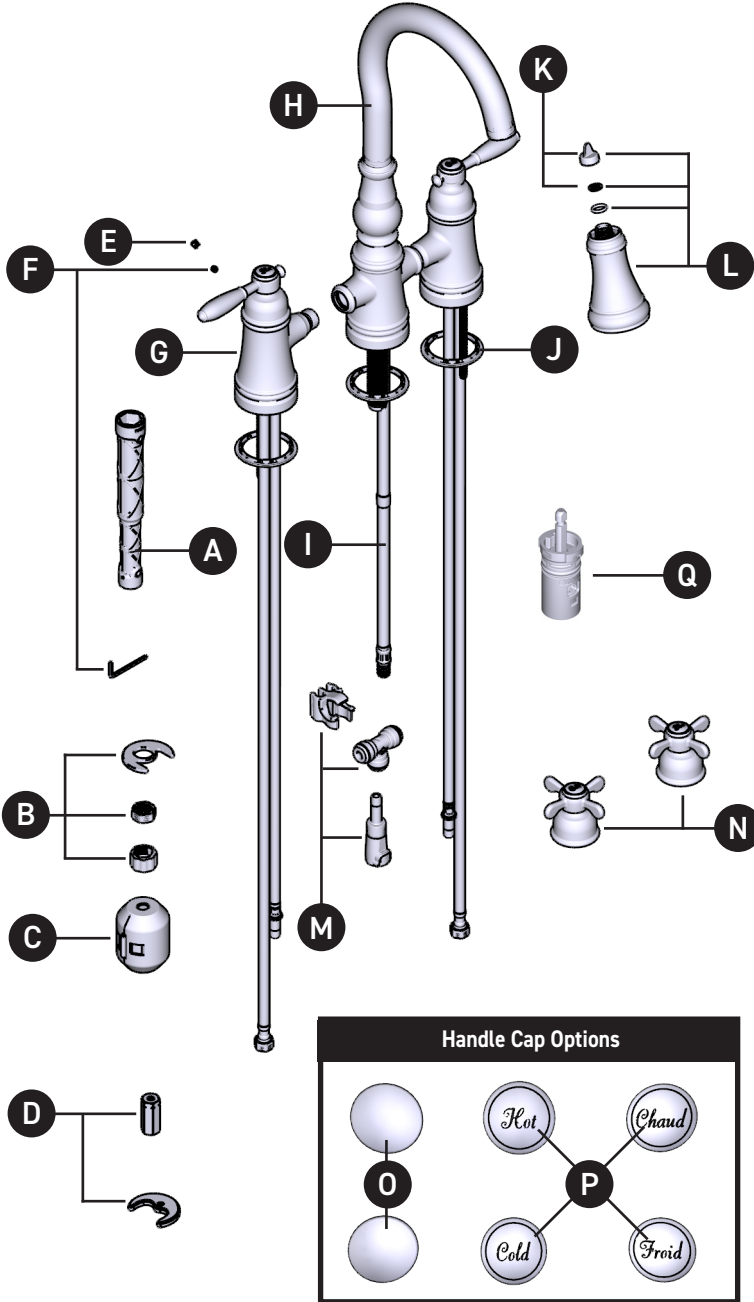

# MOEN®

ORDER BY PART NUMBER

MODEL	FINISH
S73204	Chrome
S73204BG	Brushed Gold
S73204BL	Matte Black
S73204NL	Polished Nickel
S73204ORB	Oil Rubbed Bronze
S73204SRS	Spot Resist Stainless

## Illustrated Parts TWO-HANDLE PULLDOWN KITCHEN FAUCET

ID	Kit Description	Kit Number	Finish
A	Installation Tool	118305	N/A
B	Mounting Hardware (Center Receptor)	192155	N/A
C	Weight Kit	195361	N/A
D	Mounting Hardware (Side Receptor, 1 per kit)	168809	N/A
E	Plug Button (1 per kit)	152859	Chrome
		152859BG	Brushed Gold
		152859BL	Matte Black
		152859NL	Polished Nickel
		152859ORB	Oil Rubbed Bronze
152859SRS	Spot Resist Stainless		
F	Hex Key and Set Screw Kit (2 set screws per kit)	201720	N/A
G	Hot and Cold Lever Handle Kit	207074	Chrome
		207074BG	Brushed Gold
		207074BL	Matte Black
		207074NL	Polished Nickel
		207074ORB	Oil Rubbed Bronze
		207074SRS	Spot Resist Stainless
H	Spout Kit	195363	Chrome
		195363BG	Brushed Gold
		195363BL	Matte Black
		195363NL	Polished Nickel
		195363ORB	Oil Rubbed Bronze
195363SRS	Spot Resist Stainless		
I	Pulldown Hose	207071	N/A
J	Gasket Kit (1 per kit)	195362	Chrome, Brushed Gold, Polished Nickel, Spot Resist Stainless
		198362BL	Matte Black and Oil Rubbed Bronze
K	Wand Screen O Ring Kit	141025	N/A
L	Wand Kit	195370	Chrome
		195370BG	Brushed Gold
		195370BL	Matte Black
		195370NL	Polished Nickel
		195370ORB	Oil Rubbed Bronze
195370SRS	Spot Resist Stainless		
M	Bridge Hose Clip Kit	207073	N/A
N	Hot and Cold Cross Handle Kit	207072	Chrome
		207072BG	Brushed Gold
		207072BL	Matte Black
		207072NL	Polished Nickel
		207072ORB	Oil Rubbed Bronze
		207072SRS	Spot Resist Stainless
O	Finished Handle Caps (x2)	195367	Chrome
		195367BG	Brushed Gold
		195367BL	Matte Black
		195367NL	Polished Nickel
		195367ORB	Oil Rubbed Bronze
195367SRS	Spot Resist Stainless		
P	Decorative Handle Caps (1 per kit)	154285	N/A
Q	Cartridge Kit (1 per kit)	1234	N/A