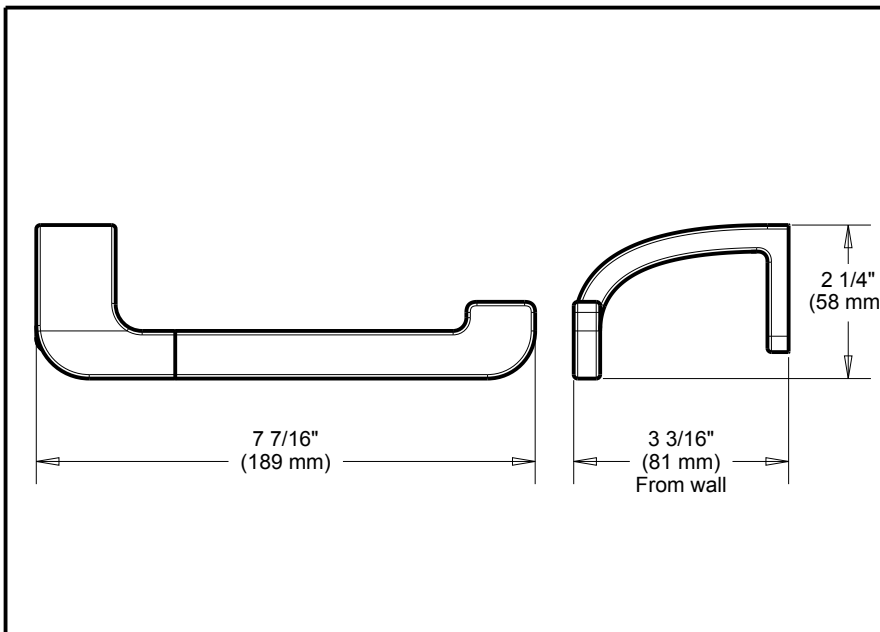

DELTA[®]

ACCESSORIES

- Feminine Modern 4™ Bath Collection
- Single Arm TPH

Submitted Model No.: _____

Specific Features: _____

STANDARD SPECIFICATIONS:

- Wood blocking is preferable behind all wall surfaces. If wood blocking is not available, the following fasteners are suggested: Tile/Masonry-Plastic or lead Anchors Plaster/drywall-Toggle bolts.
- Mounting hardware and mounting template included with product.