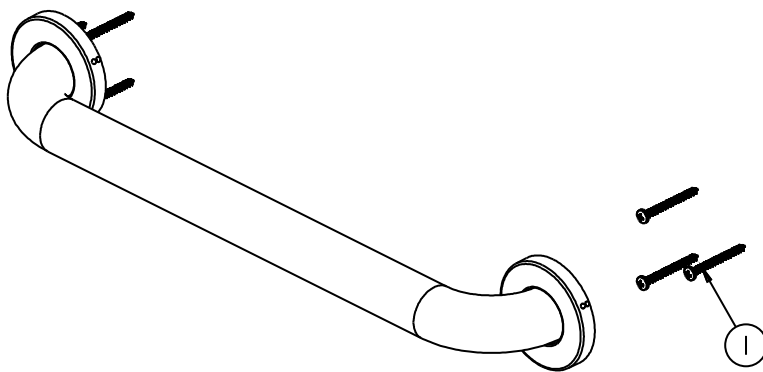

18 in.x1-1/2 in.Concealed Screw Grab Bar

MODEL	SKU #	FINISH
20135-0427D-18	304136389	Bronze

Many replacement parts can be purchased online or at your local store. Please use the table below to identify the part SKU number needed, go to HOMEDEPOT.COM, and check for online and store availability. If you can't find the part you are looking for, please call 1-855-HD-GLACIER.

Part	Description	Part #	Internet SKU #	Store SKU #
1	Wood Screw	RP3039	302640594	