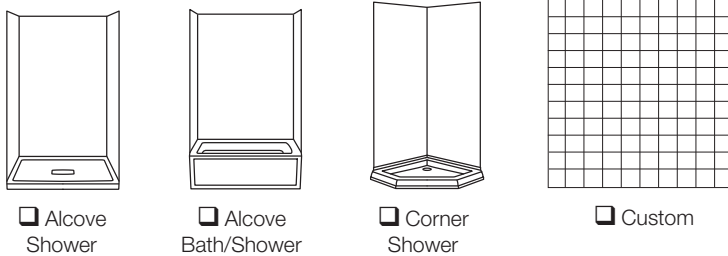

How it works

The Choreograph shower wall and accessory collection lets you personalize your shower with beautiful wall designs, convenient accessories and clever storage solutions. Let us take you through the selection process, detailing how you can turn your shower into a clean and organized space.

Do you have a bath/shower or a shower?

Tip: If you are planning to bring the walls past the edge of the bath or shower base, be sure to select end walls that are wider than your fixture.

2 Choose – Wall color and design