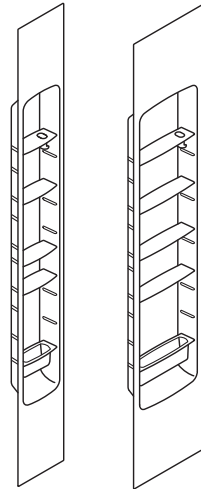

Accent Panels:

- Hex (T03-0, T03-47, T03-95, T03-96, T03-G9, T03-NY)
- Stix (T04-0, T04-47, T04-95, T04-96, T04-G9, T04-NY)
- Linen (T05-47, T05-95, T05-96, T05-G9, T05-NY)

Panel Size	SKU	QTY
Wall Kits		
36" x 36" x 96"	K-97611-_____	_____
42" x 36" x 96"	K-97612-_____	_____
42" x 42" x 96"	K-97613-_____	_____
48" x 36" x 96"	K-97614-_____	_____
48" x 48" x 96"	K-99659-_____	_____
60" x 32" x 72"	K-97618-_____	_____
60" x 32" x 96"	K-97615-_____	_____
60" x 36" x 72"	K-97619-_____	_____
60" x 36" x 96"	K-97616-_____	_____
60" x 42" x 72"	K-97620-_____	_____
60" x 42" x 96"	K-97617-_____	_____
60" x 60" x 96"	K-99660-_____	_____
Wall Panels		
32" x 72"	K-97605-_____	_____
32" x 96"	K-97600-_____	_____
36" x 72"	K-97606-_____	_____
36" x 96"	K-97601-_____	_____
42" x 72"	K-97607-_____	_____
42" x 96"	K-97602-_____	_____
48" x 96"	K-97603-_____	_____
60" x 72"	K-97608-_____	_____
60" x 96"	K-97604-_____	_____
Accent Panels		
60" x 28"	K-97610-_____	_____

Wall colors and finishes: Select from the options listed at left
 Wall kits include color-matched corner joints.

3 Choose – Accessories

Shower barres and optional teak tray

Floating shower shelves

Hook

Seat

Shower Locker® storage

Accessories	SKU	QTY
Shower Barres		
24" Shower Barre	K-97625-_____	_____
36" Shower Barre	K-97626-_____	_____
40" Shower Barre	K-97627-_____	_____
54" Shower Barre	K-97628-_____	_____
Teak Tray	K-97629-NA	_____
Finish Options: SHP, BNK, ABZ		
Floating Shower Shelves		
7" Shelf	K-97621-_____	_____
14" Shelf	K-97622-_____	_____
21" Shelf	K-97623-_____	_____
Color/Finish Options: SHP, BNK, ABZ		
Shower Locker Storage*		
9" Shower Locker	K-97630-_____	_____
14" Shower Locker	K-97631-_____	_____
Color Options: 0, NY, 96, 47, 95, G9		
Hook		
Shower Hook	K-97624-_____	_____
Finish Options: SHP, BNK, ABZ		
Seat		
Freestanding Shower Stool	K-97632-0	_____