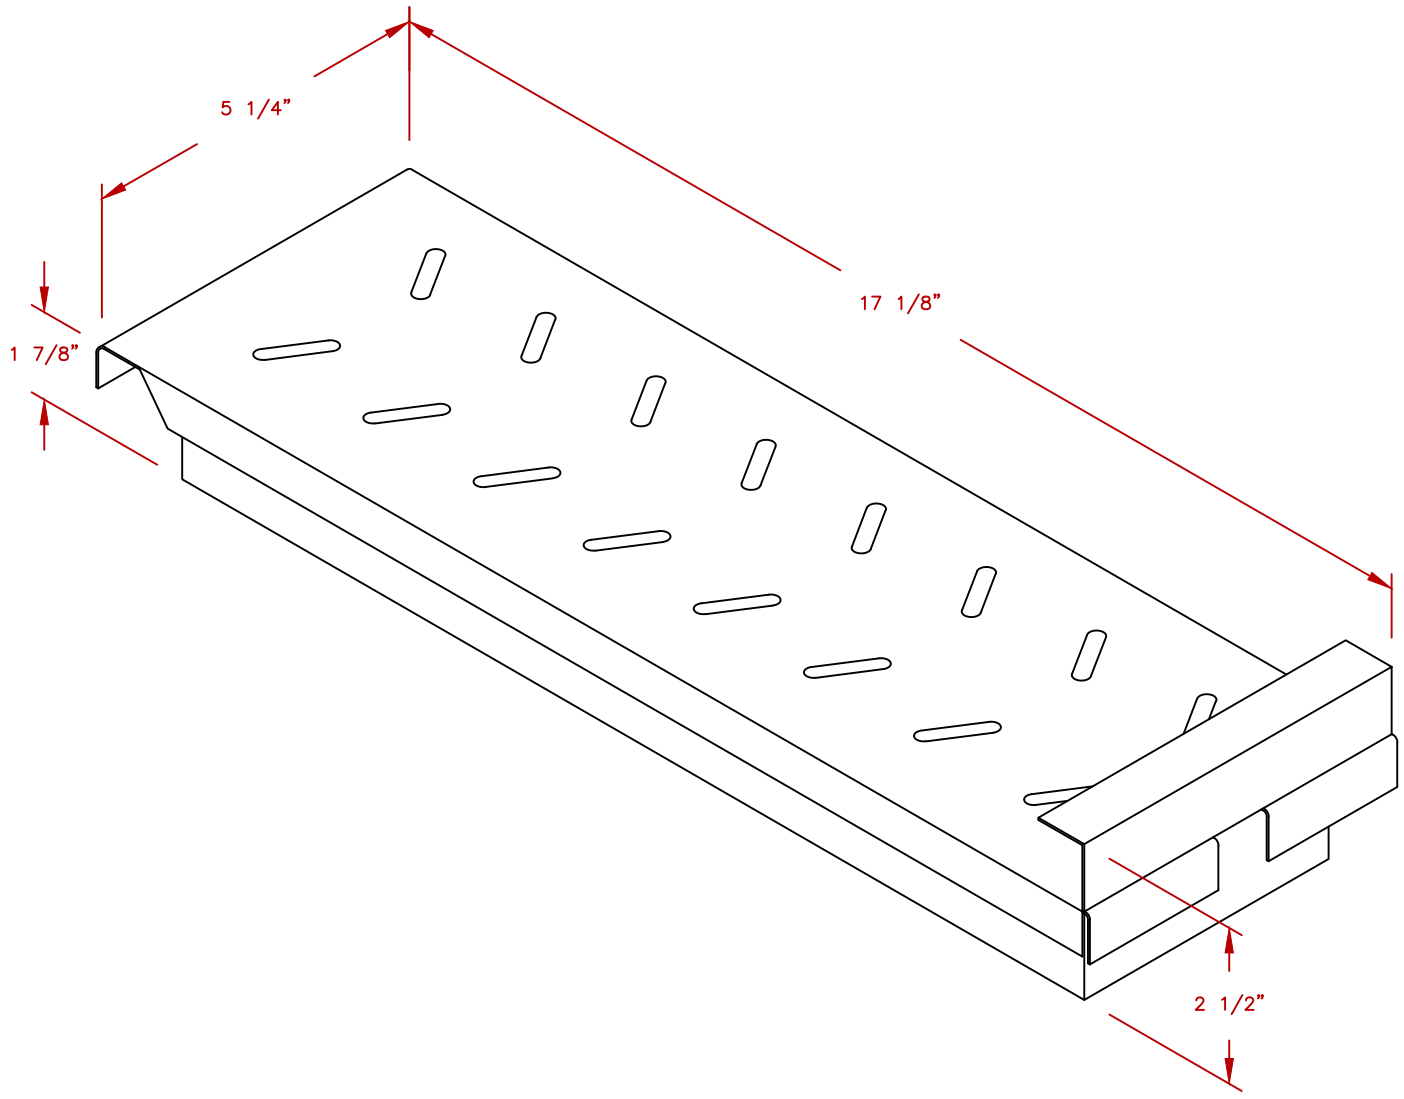

LINE	BBQ LINE
MODEL	SMOKE TRAY
NUM	

NOTE:
DUE TO OUR CONTINUOUS IMPROVEMENT PROGRAM, ALL MODELS
AND SPECIFICATIONS ARE SUBJECT TO CHANGE WITHOUT NOTICE.

	TITLE 2021 BARBECUE LINE GRILL ACCESORIES SMOKE TRAK	
	SCALE:	DWG NO. BBQ08854P
REVISED	REV. DESCR.	DWG BY M ORTEGA
		DATE 12/8/2020