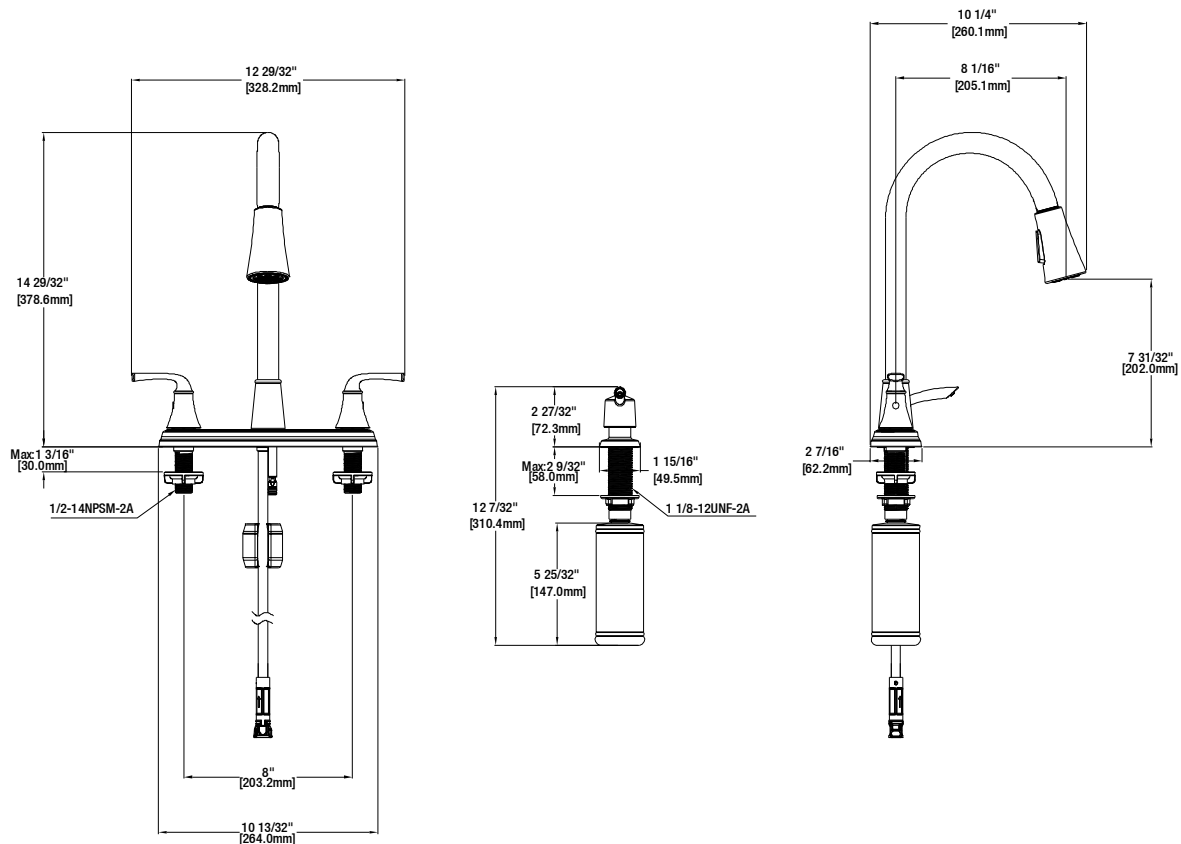

WARRANTY

- Limited Lifetime Warranty

INSTALLATION DIMENSIONS

Glacier Bay reserves the right to make changes in specifications and materials and to change and discontinue models, both without notice or obligation. Dimensions are for reference only.