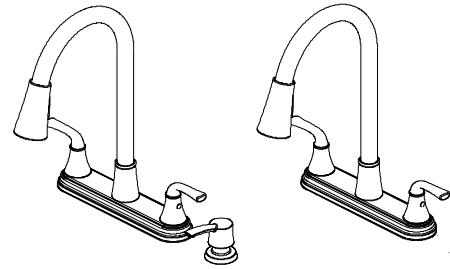

Sadira Two-Handle Pulldown Kitchen Faucet With Soap Dispenser

Internet#	Model#	SKU #	Finish
323008720	HD67471W-1008D2	1008704987	Stainless Steel
323188280	HD67471W-1010H	1008719406	Matte Black

FEATURES

- Requires 4-Hole Or 3-Hole Sink with 8" On-Center
- Max Flow Rate: 1.8 gpm (6.8 L/min) at 60 psi
- Max Countertop Thickness: 1 3/16"
- Spout Reach: 8 1/16"
- Spout Height: 7 31/32"
- Ceramic Valve for Lifetime Drip-Free Operation
- With Zinc Lever Handle

CODE COMPLIANCE

- IAPMO Certified: ASME A112.18.1/CSA B125.1
- NSF 61 Section 9
- NSF 372
- Calgreen Certified
- Meets AB 1953 Lead Standard
- ADA Compliant