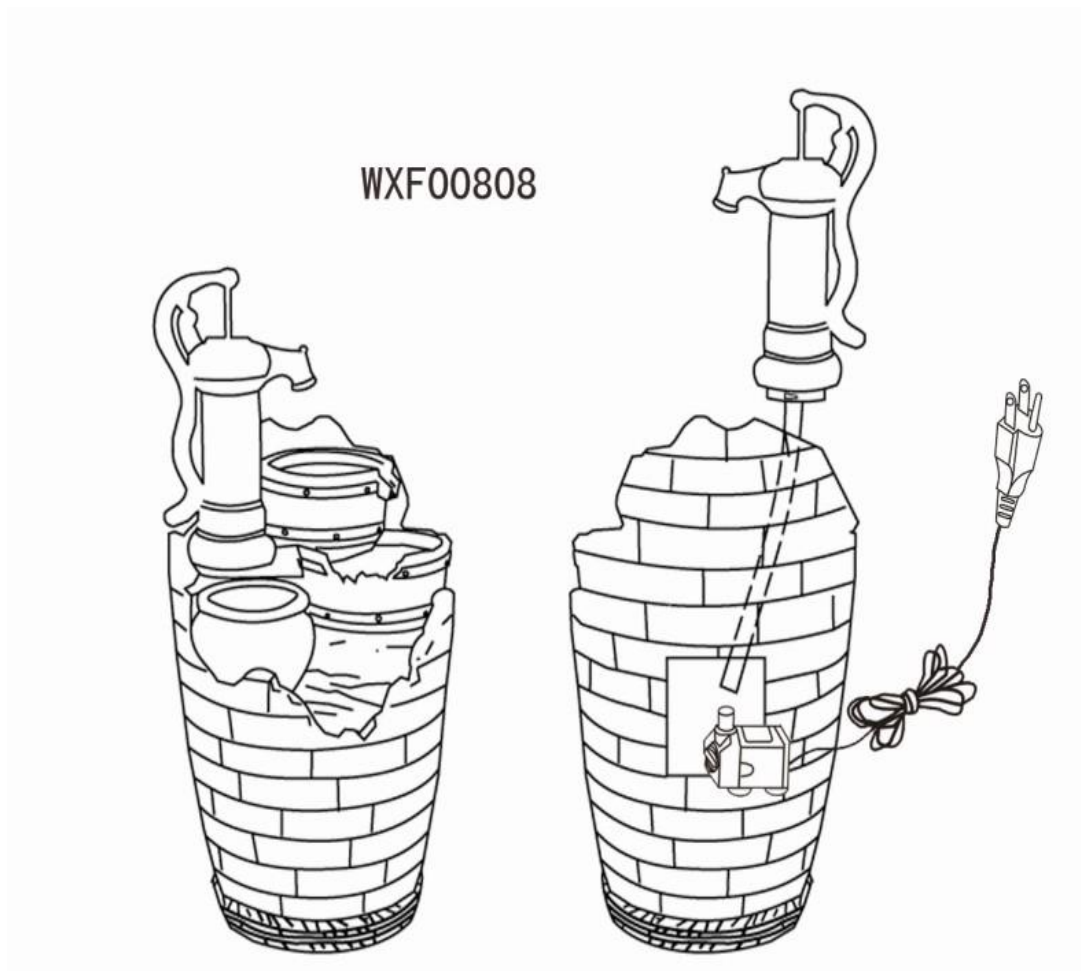

Item Code:WXF00808

Description:Water pump fountain w/o light

Replacement part list

Part	Description	Model No.
1	Pump	WP-450