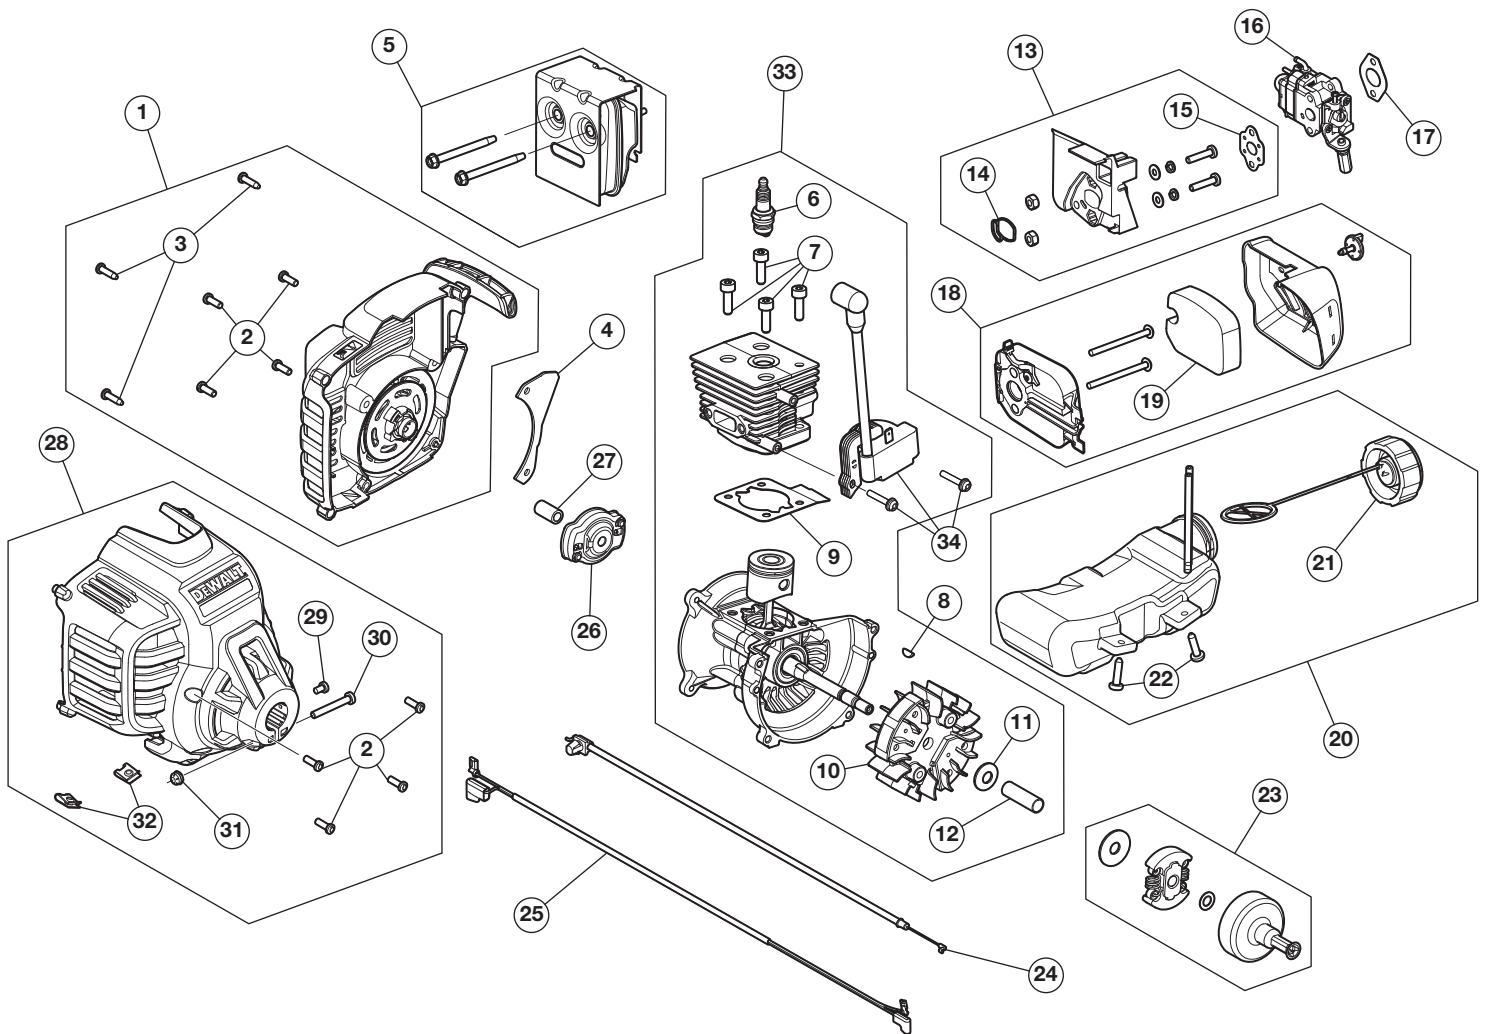

REPLACEMENT PARTS - MODEL DXGST227CS

2-CYCLE TRIMMER

PPN 41AD27CC939

Item	Part No.	Description	Item	Part No.	Description
1	753-10928	Rear Engine Cover (includes 2 & 3)	18	753-10925	Air Cleaner Assembly (includes 19)
2	791-182195	Starter Screw	19	753-06954	Air Cleaner Filter
3	710-04194	Cover Screw	20	753-10926	Fuel Tank Assembly (includes 21 & 22)
4	731-21835	Starter Assembly Guard	21	753-06857	Fuel Tank Cap
5	753-08745	Muffler Assembly	22	9206A	Fuel Tank Screw
6	753-06847	Spark Plug	23	753-05860	Clutch Assembly
7	710-04715	Cylinder Bolt	24	746-06691	Throttle Cable
8	914-04016	Flywheel Key	25	753-05877	Lead Wires
9	753-06827	Cylinder Gasket	26	753-06091	Pawl Assembly
10	753-06246	Flywheel Assembly	27	753-06104	Adapter
11	753-06247	Washer	28	753-10927	Clutch Cover Assem. (includes 2, 29 - 32)
12	753-06248	Spacer	29	791-182519	Anti-rotation Screw
13	753-06189	Insulator Assembly (includes 14 & 15)	30	2986	Clamp Screw
14	753-06184	Insulator O-Ring	31	712-0161	Clamp Nut
15	791-181709	Gasket	32	791-182366	U-shaped Nut
16	751-20529	Carburetor	33	753-11126	Short Block Assem. (includes 6 - 12 & 34)
17	753-06253	Carburetor Gasket	34	753-10924	Module Assembly

REPLACEMENT PARTS - MODEL DXGST227CS

2-CYCLE TRIMMER

PPN 41AD27CC939

Item	Part No.	Description
35	753-10929	Throttle Housing Assem. (incl. 36 - 39)
36	731-21872	Throttle Tigger Lock-Out
37	791-182405	Throttle Switch Assembly
38	731-21871	Throttle Trigger
39	753-05007	Throttle Trigger Spring
40	841-036143S	Upper Shaft Housing Assembly
41	791-610327	Harness Clip
42	BD-N680354	Handle Assembly (includes 43)
43	BD-90614038	Handle Bolt
44	753-10964	Split Boom Coupler Assem. (incl. 45)
45	791-182057	Anti-Rotation Screw
46	731-08926	Hanger
47	841-036151S	Lower Shaft Housing Assembly
48	753-04283	Shield Assembly (includes 49 & 50)
49	753-04282	Shield Mounting Hardware
50	791-180553	Blade Assembly
51	841-036054S	Cutting Head Assembly (includes 52)
52	731-10783-51	Bump Knob

Items Not Shown

* 791-682075B Shoulder Harness