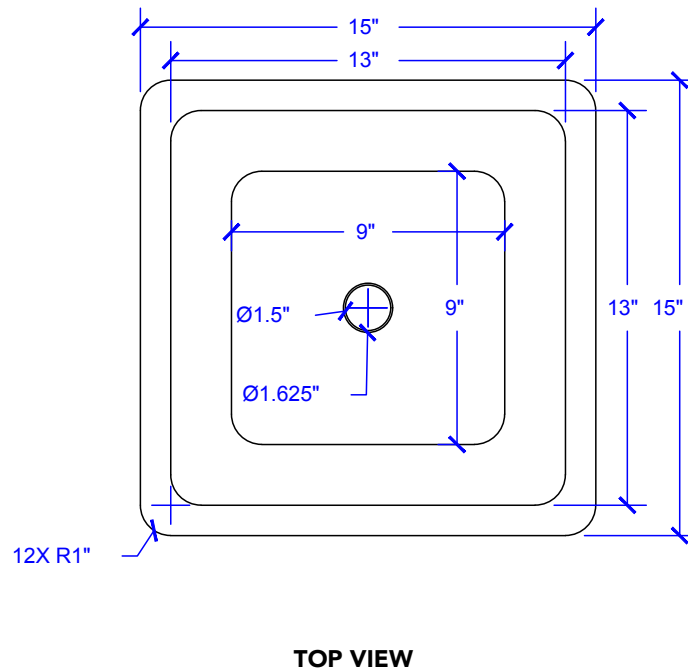

Greco Bar and Prep Copper Sink

Model # [SP501-15AG](#)

15" x 15" x 6.5"

Features

- + Drop In or Undermount Installation
- + Handmade 18 Gauge Copper
- + Hammered Aged Copper Finish
- + Lifetime Warranty

[SP501-15AG](#)

Greco Bar and Prep Copper Sink

Technical Specifications

- + Outer - 15" x 15" x 6.5"
- + Inner - 13" x 13" x 6.5"
- + Drain - Standard Bath Drain, No Overflow
- + Thickness - 18 Gauge

Lifetime Warranty

All Sinkology products come with a lifetime warranty. You won't need it, but it's there.