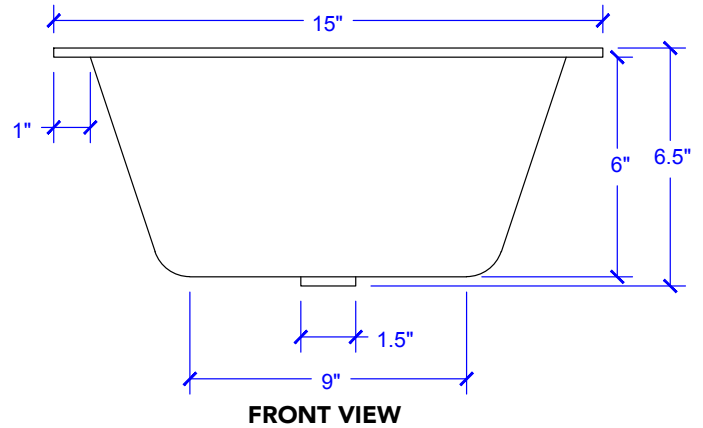

Greco Bar and Prep Copper Sink

Model # [SP501-15AG](#)

15" x 15" x 6.5"

Features

- + Drop In or Undermount Installation
- + Handmade 18 Gauge Copper
- + Hammered Aged Copper Finish
- + Lifetime Warranty

[SP501-15AG](#)

Greco Bar and Prep Copper Sink

Technical Specifications

- + Outer - 15" x 15" x 6.5"
- + Inner - 13" x 13" x 6.5"
- + Drain - Standard Bath Drain, No Overflow
- + Thickness - 18 Gauge

Lifetime Warranty

All Sinkology products come with a lifetime warranty. You won't need it, but it's there.