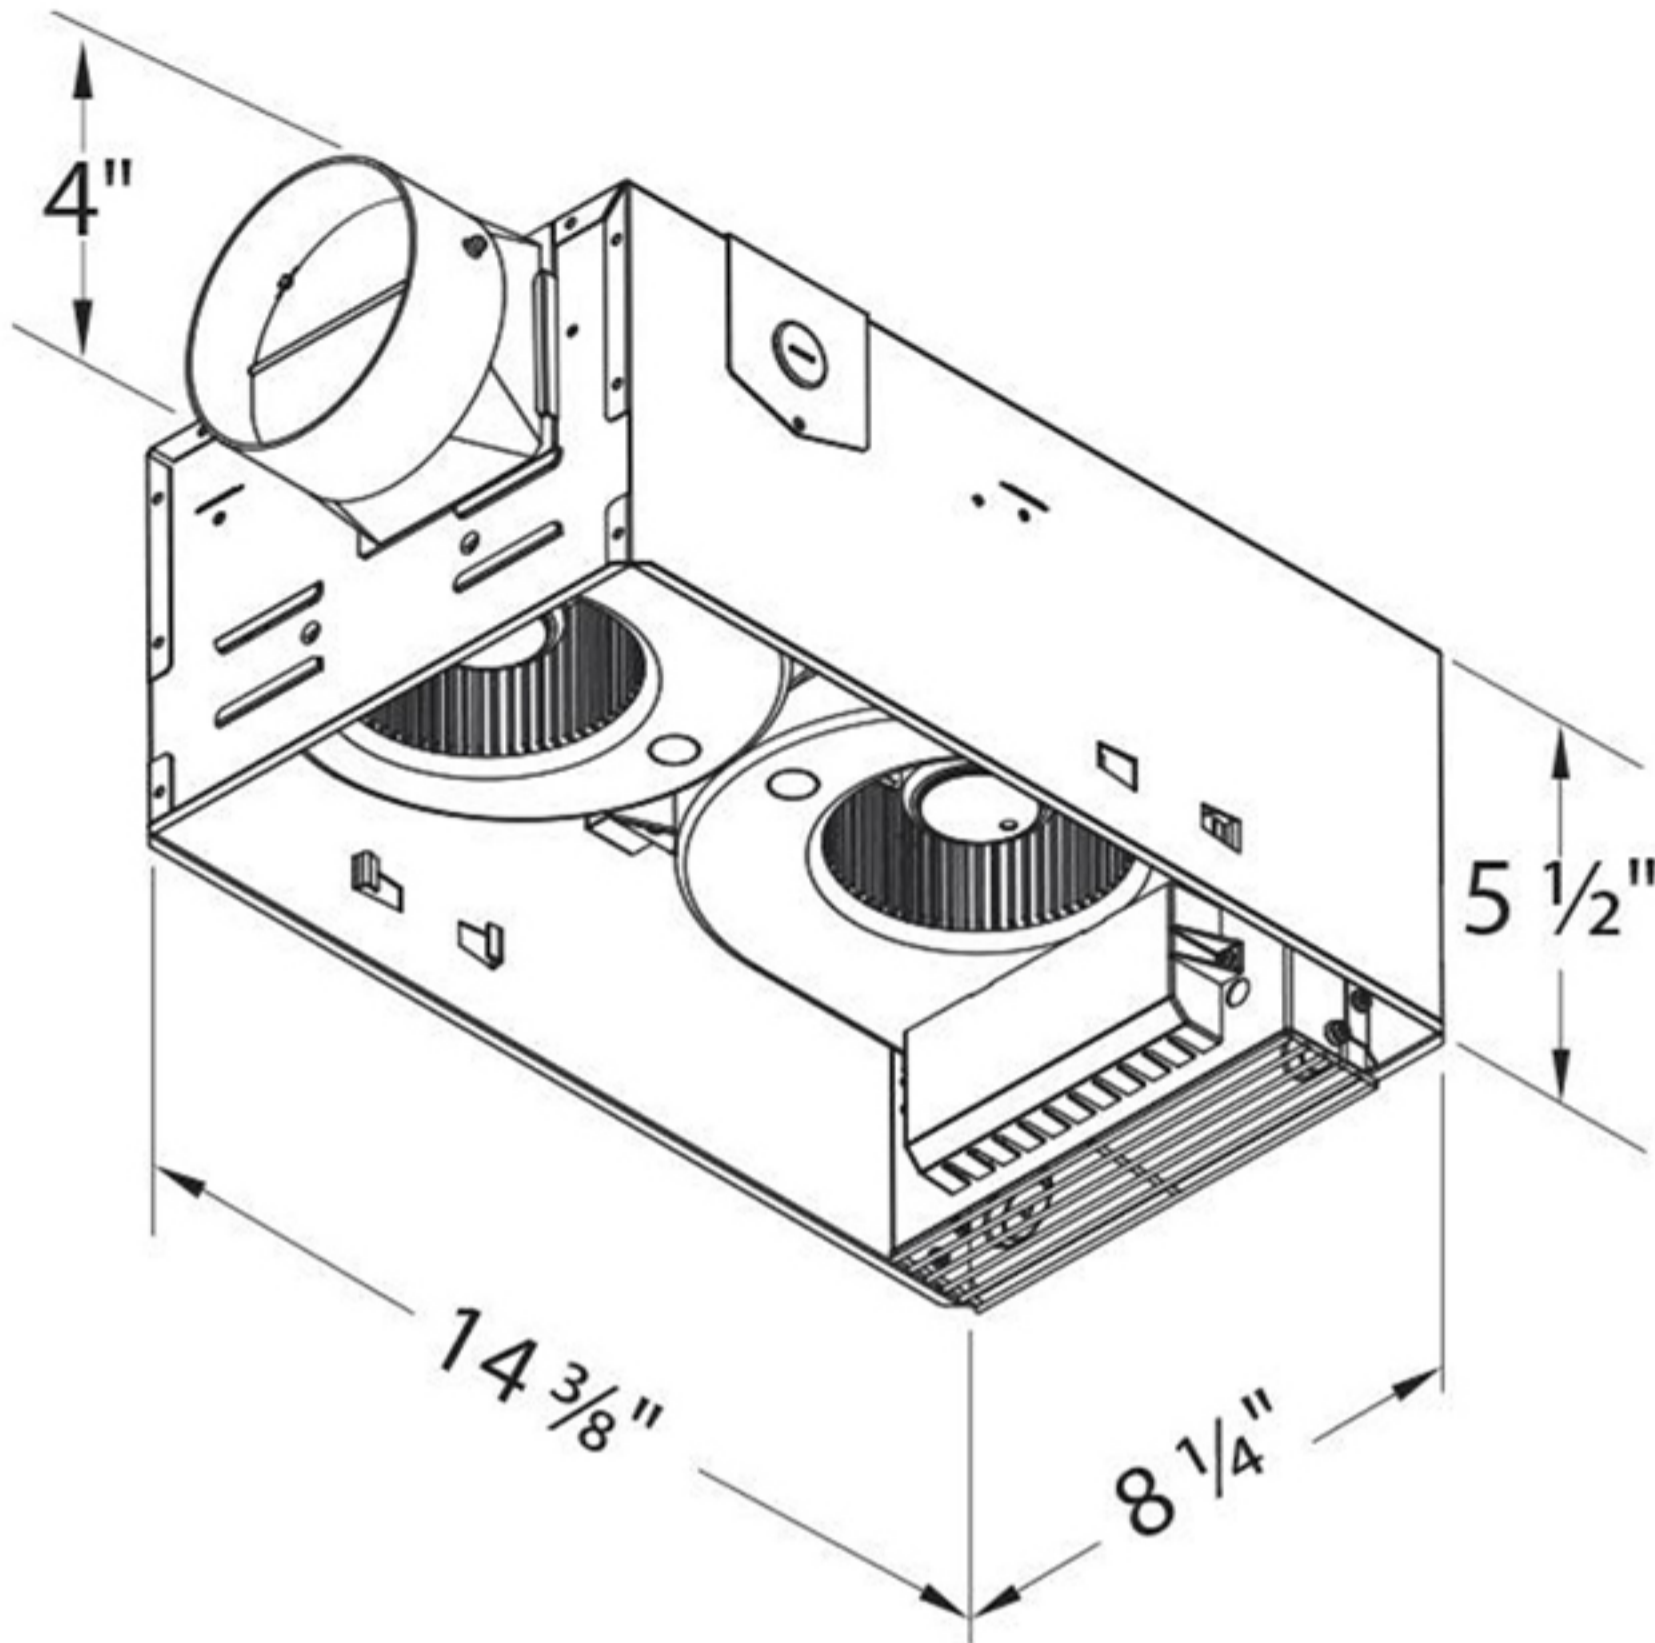

RAD80

80 CFM Ceiling Exhaust Bathroom Fan

**For Medium Sized
Rooms (80 sq. ft.)**

Premium Features:

Sleek, low profile install
with Flush Mount

Integrated Heater with
thermostat regulator