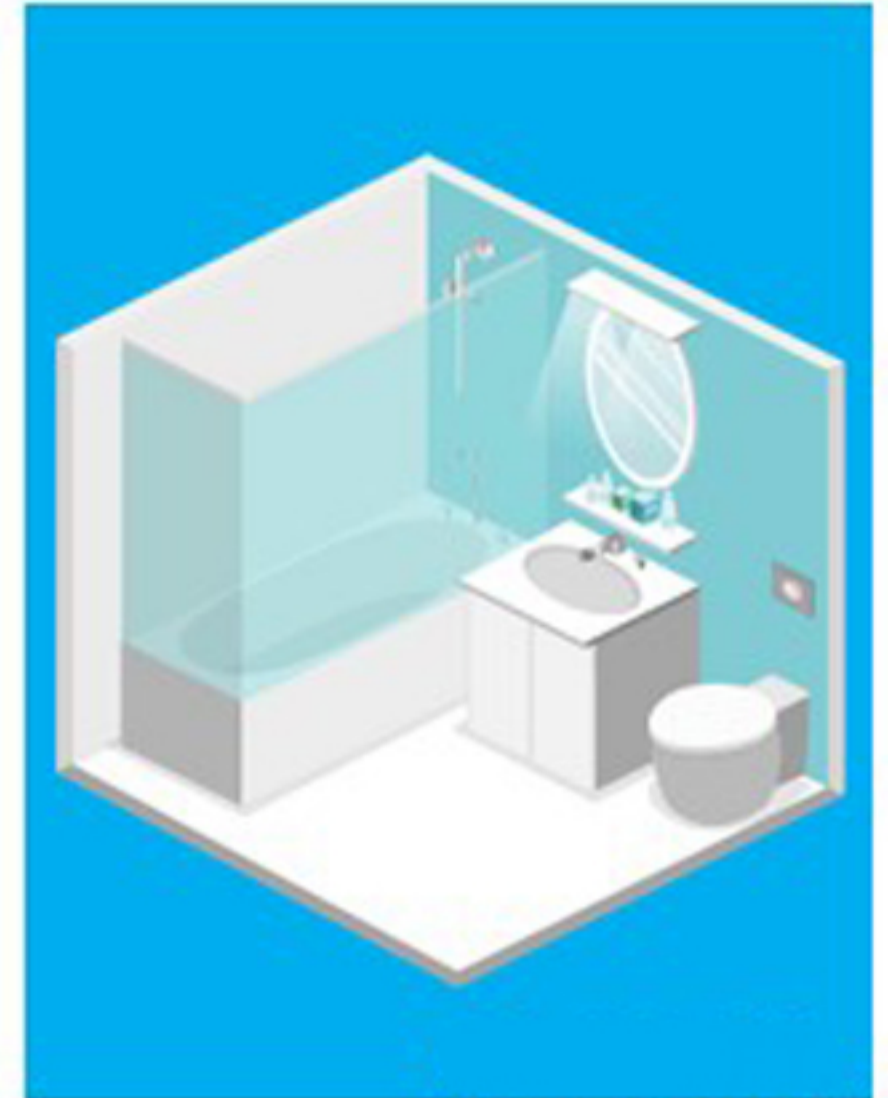

RAD80

80 CFM Ceiling Exhaust Bathroom Fan

**For Medium Sized
Rooms (80 sq. ft.)**

Premium Features:

Sleek, low profile install
with Flush Mount

Integrated Heater with
thermostat regulator