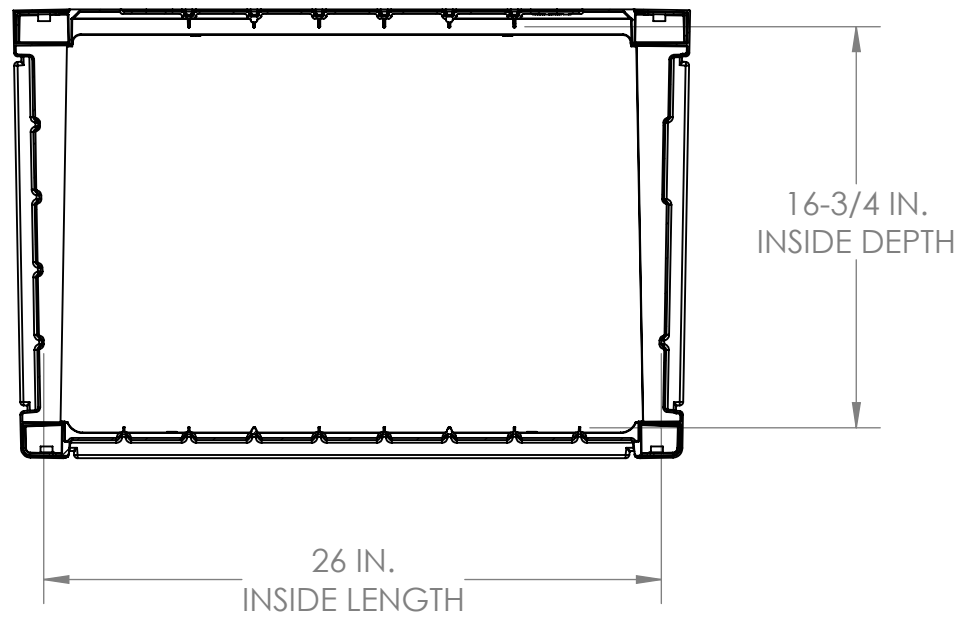

PB2600  
FRONT VIEW

VOLUME: 4.1 CU. FT.  
31 GAL.

PB2600  
SIDE VIEW

PB2600  
TOP VIEW

PB2600  
INTERIOR SIDE VIEW