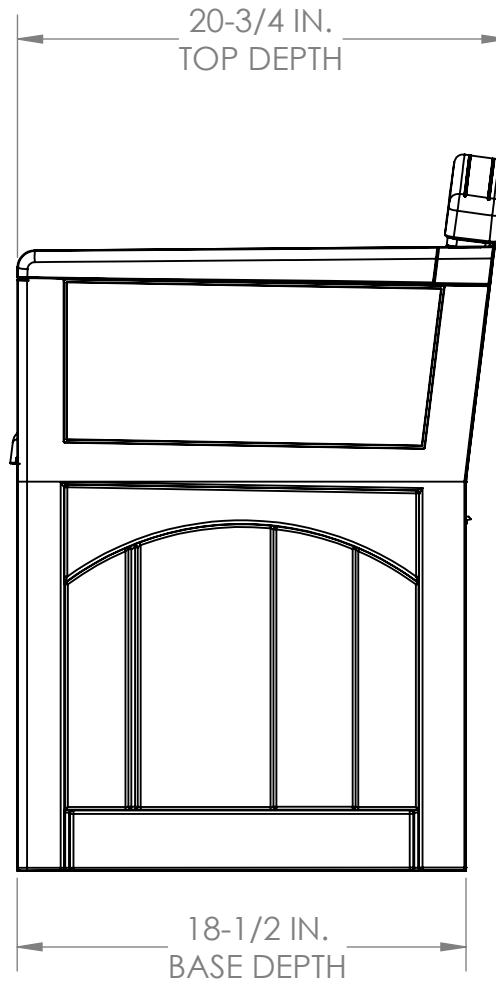

PB2600  
FRONT VIEW

VOLUME: 4.1 CU. FT.  
31 GAL.

PB2600  
SIDE VIEW

PB2600  
TOP VIEW

PB2600  
INTERIOR SIDE VIEW