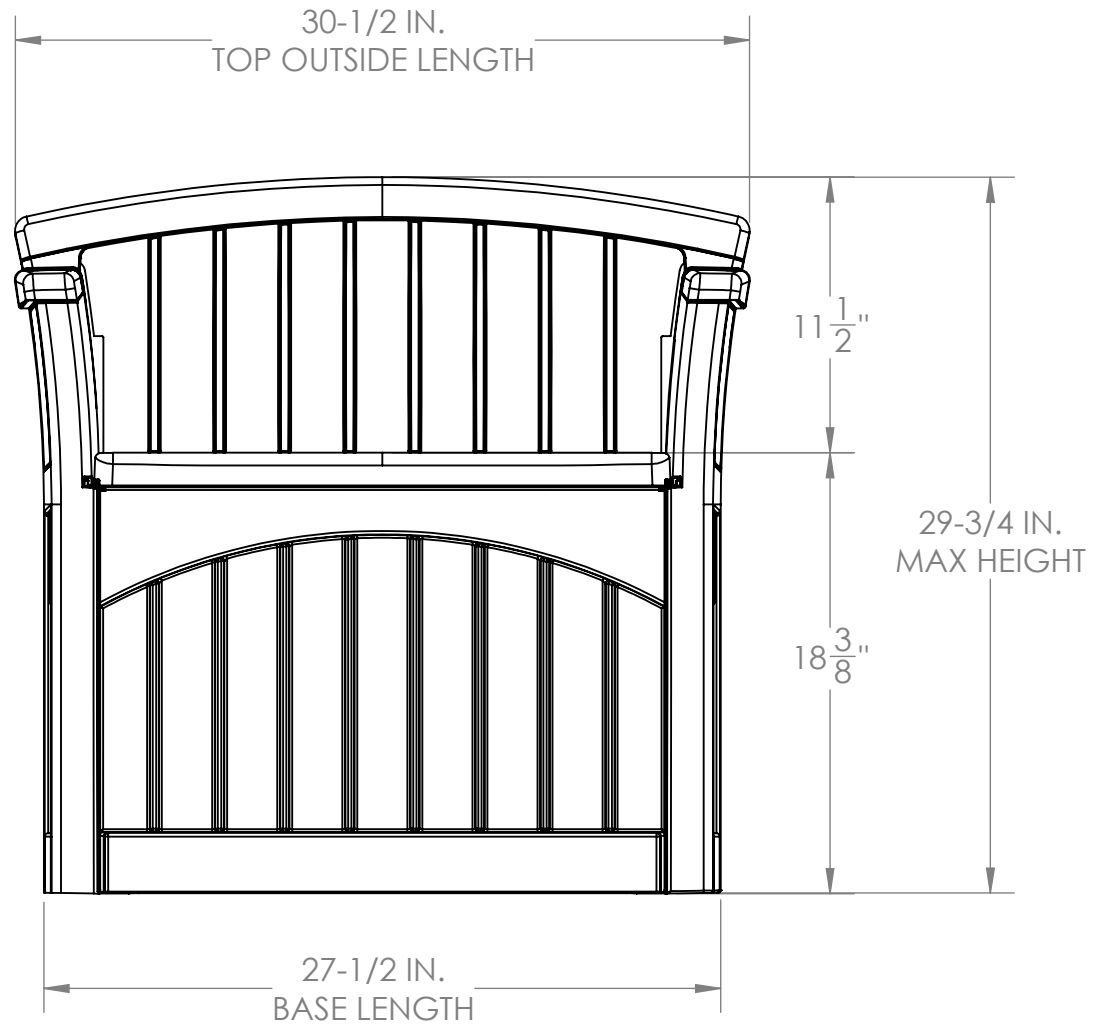

PB2600  
FRONT VIEW

VOLUME: 4.1 CU. FT.  
31 GAL.

PB2600  
SIDE VIEW

PB2600  
TOP VIEW

PB2600  
INTERIOR SIDE VIEW