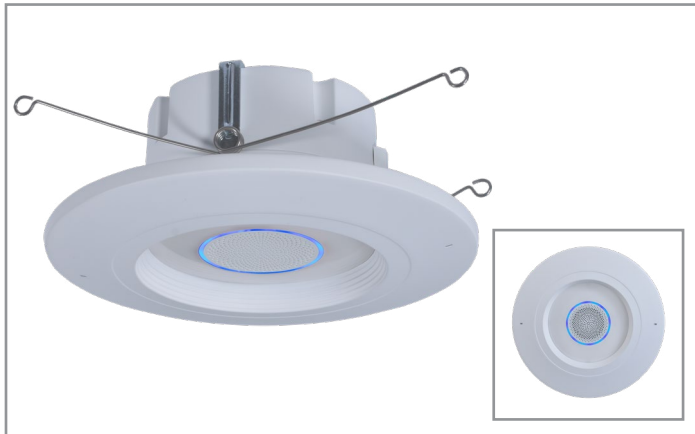

Project		Catalog #		Type	
Prepared by		Notes		Date