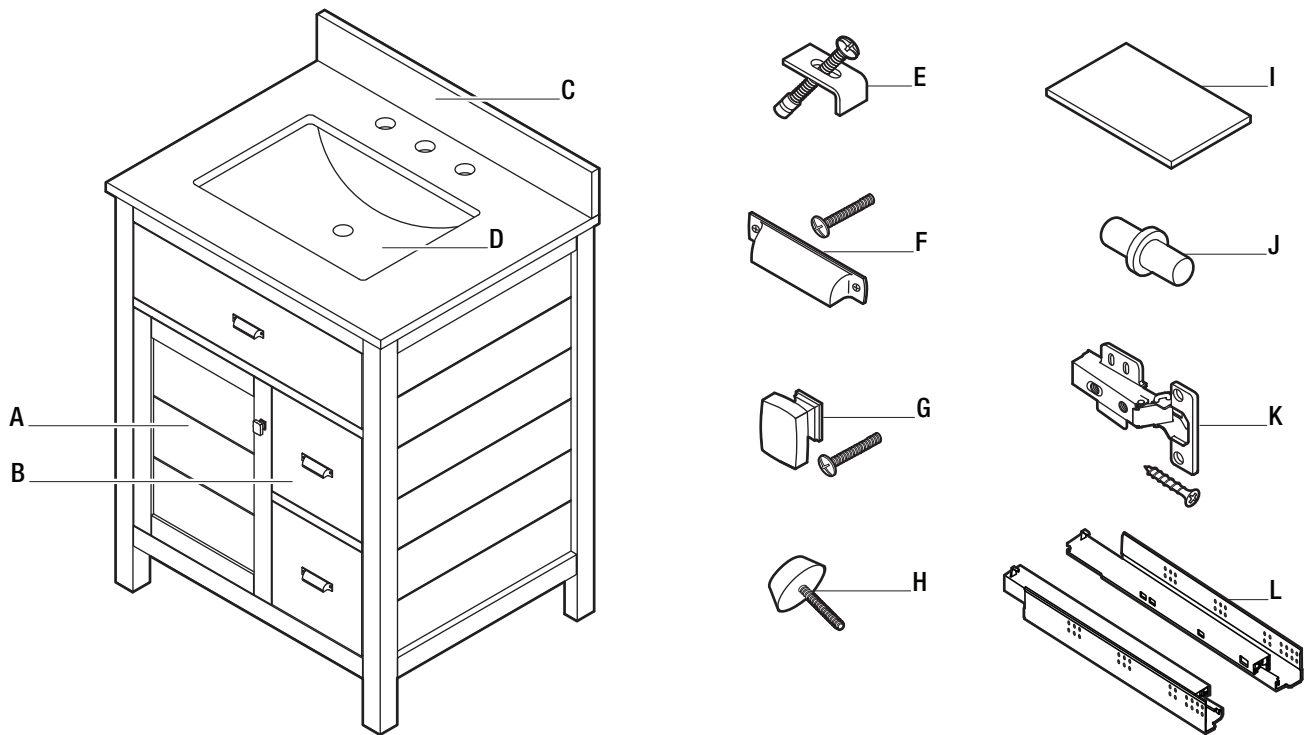

REPLACEMENT PARTS LIST

STANHOPE 31 IN. VANITY COMBO

Please use the table below to identify the part number needed, and call FGI Industries, Ltd. Customer Service for your replacement at **888-620-3667**. Our team is available to assist you Monday - Friday, 7:00 A.M. - 5:00 P.M. (CST).

Part	Description	Part #
A	Door	PB-SNOVT3122DR-DR
B	Drawer	PB-SNOVT3122-DRW
C	Backsplash	PB-SNOVT3122DR-BS
D	Sink	PB-202M-SINK
E	Sink Mounting Hardware	PB-HDWE-SP004
F	Drawer Handle (1 handle; 2 screws)	PB-HANDLE-LS048
G	Door Knob (1 knob; 1 screw)	PB-KNOB-LS049
H	Leg Leveler	PB-L LEVELLER-JD003
I	Shelf	PB-SNOVT3122-SHELF
J	Shelf Pin	PB-SHELFPIN-CT001
K	Slow Close Hinge (1 hinge; 6 screws)	PB-SC HINGE-HY006
L	Slow Close Drawer Glide Kit (right & left glides; 2 brackets; 14 screws)	PB-SCDRW GLIDE-HG020