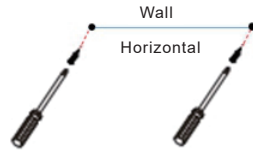

2. Installation

Mark Locations on wall studs. Install top Screw A