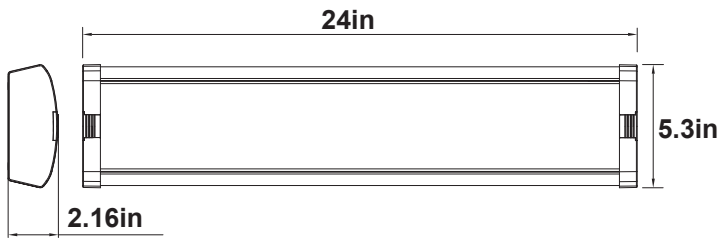

### PHOTOMETRIC DRAWING

- Replaces (2) 20W T12 or (2) 17W T8 Fluorescent Wraps
- Lasts up to 50,000 hours
- 5 Year Warranty
- For Surface and flush mount installation
- Ideal Mounting Height of 8ft -10ft
- Fully Luminous light distribution
- Easy Access Lens Removal Tabs and quick connects for easy installation

### PACKAGING

Weight (±0.5 lb)	1.87 lbs
Size (L x W x H) (±0.1 in)	24 in x 5.3 in x 2.1 in
Box Dimensions	24.75 in x 5.5 in x 2.3 in
Gross Weight	2.32 lbs
UPC	853711008021