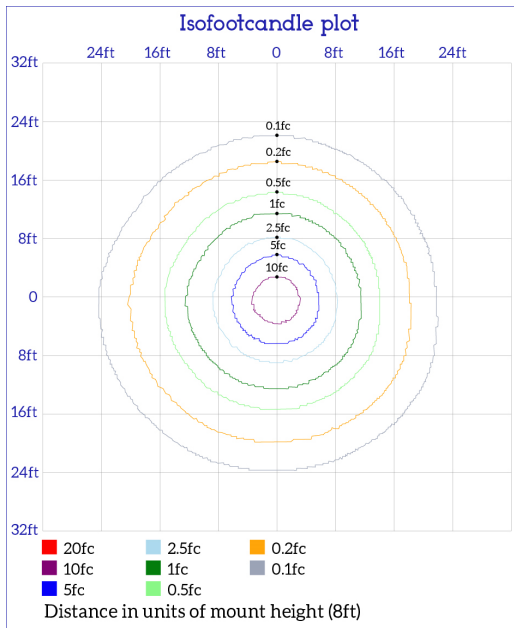

# 2FT LED SLIM WRAP LIGHT

WR2440K20LWL  
SKU# 1003540154

### PHOTOMETRIC DRAWING

- Replaces (2) 20W T12 or (2) 17W T8 Fluorescent Wraps
- Lasts up to 50,000 hours
- 5 Year Warranty
- For Surface and flush mount installation
- Ideal Mounting Height of 8ft -10ft
- Fully Luminous light distribution
- Easy Access Lens Removal Tabs and quick connects for easy installation

### SPECIFICATIONS

Model Number	WR2440K20LWL
SKU	1003540154
OSMID	306242226
Power	25 W
AC Voltage, Frequency	100-277V, 50/60 Hz
Color Temp (nom.)	4000K
Operating Temp	-4°F ~ 104°F
CRI	80
Lumen Output (min.)	2000 lm
Dimming	No
Lifetime Rating	L70/50000 Hrs
Efficacy	80 lm/watt

### PACKAGING

Weight (±0.5 lb)	1.87 lbs
Size (L x W x H) (±0.1 in)	24 in x 5.3 in x 2.1 in
Box Dimensions	24.75 in x 5.5 in x 2.3 in
Gross Weight	2.32 lbs
UPC	853711008021