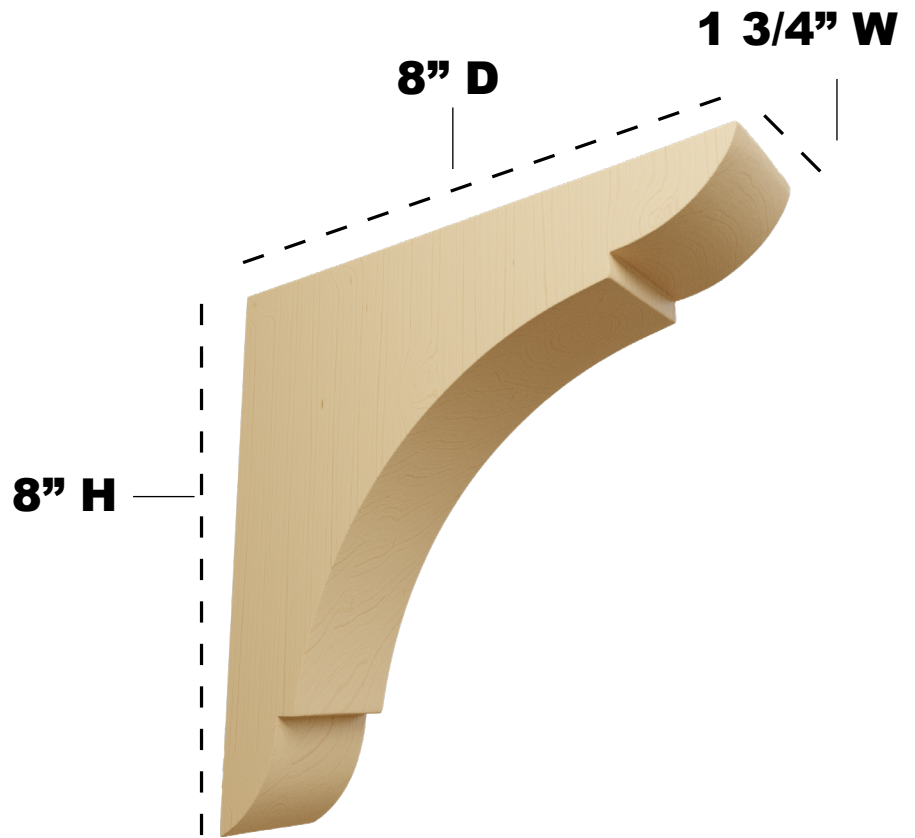

1 3/4" W X 8" D X 8" H OLYMPIC BRACKET

ITEM NO.: BKTW01X08X08OL

FRONT VIEW

PROFILE VIEW

AVAILABLE WOOD SPECIES:

ALDER

CHERRY

MAPLE