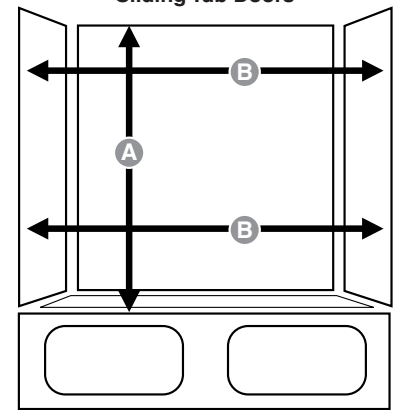

Sliding Tub Doors

NOTE: the height will be different for shower doors vs. bathtubs.

RECORD DIMENSIONS BELOW

	Opening
Height (A):	
Width of widest point (B):	
Width at narrowest point (B):	

**Disclaimers

- For ceramic tile application, use the top of the tile for the maximum door height.
- In older homes the opening at the top is often wider than the bottom due to an out-of-plumb condition.
- NOTE: All Delta Shower Doors are designed to accommodate out-of-plumb conditions totaling 3/8".

Need Additional Assistance with Delta Shower Doors?

Call us at 1.800.964.4850
Visit us at www.deltashowerdoors.com
Email us at customersolutions@deltashowerdoors.com