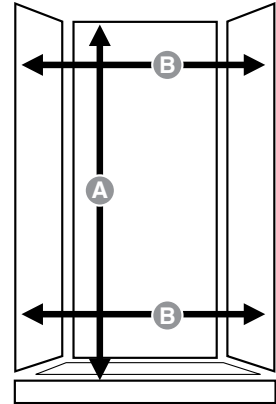

Delta Shower Door Measurement Guide

Before you customize your dream door, you need to make sure you have the correct measurements.

• **Identify Vertical and Horizontal Openings**

Height (A) and Widths (B). Widths (B) measurements are often not the same so doors can be adjusted up to 3/8".

• **Vertical Opening**

Measure from the top of the tub apron or the top of the threshold up to the top of the acrylic (or tile) surround wall.

• **Horizontal Opening**

Measure width of opening at the top and the bottom of the enclosure.

• **48" Shower**

- Opening Requirement for Installation: fits doors with opening between 43-3/8" minimum – 47-3/8" maximum
- Finished Door Height: 71"
- Minimum Required Clearance Height for Installation: 73"
- Sill/Threshold Depth Requirement for Installation: 2-7/8"

• **60" Shower**

- Opening Requirement: fits doors with opening between 55-3/8" minimum – 59-3/8" maximum
- Finished Door Height: 71"
- Minimum Required Clearance Height for Installation: 73"
- Sill/Threshold Depth Requirement for Installation: 2-7/8"

• **60" Tub**

- Opening Requirement: fits doors with opening between 55-3/8" minimum – 59-3/8" maximum
- Finished Door Height: 59"
- Minimum Required Clearance Height for Installation: 61"
- Sill/Threshold Depth Requirement for Installation: 2-7/8"

Sliding Shower Doors