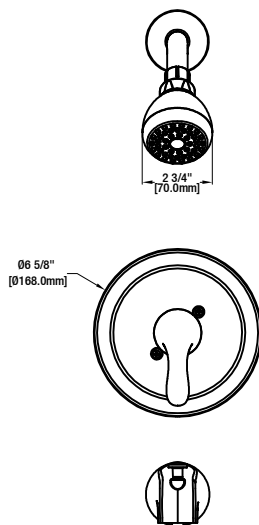

WARRANTY

- Limited Lifetime Warranty

INSTALLATION DIMENSIONS

Glacier Bay reserves the right to make changes in specifications and materials and to change and discontinue models, both without notice or obligation. Dimensions are for reference only.