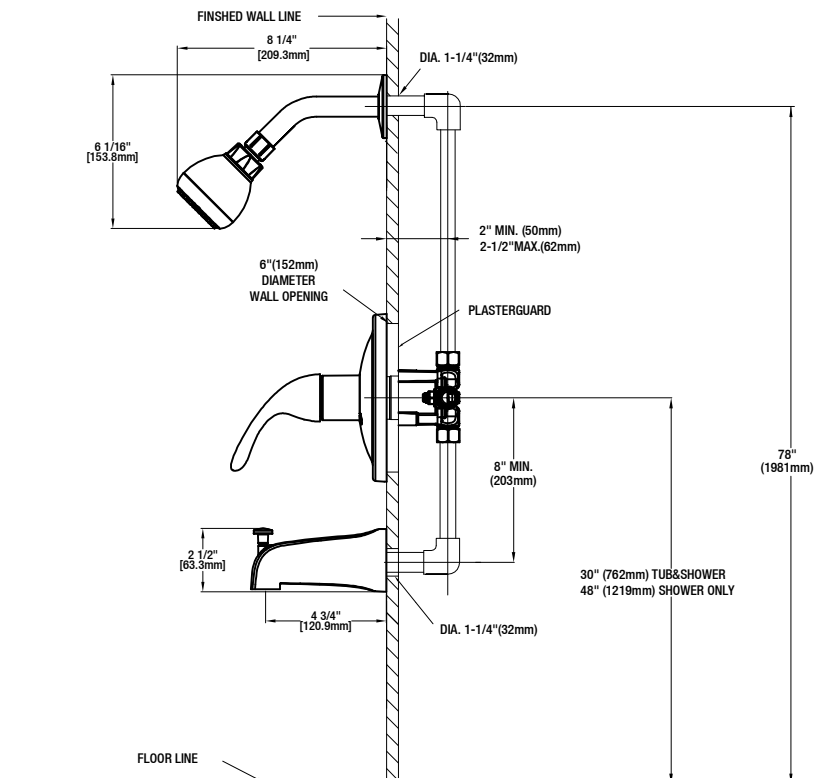

Builders Tub & Shower

MODEL	Internet SKU #	FINISH
HD873X-0801	301879838	Chrome
HD873X-0802	301879834	Polished Brass

FEATURES

- Single-Handle Tub and Shower Faucet
- Pressure Balance Valve with Integrated Stops
- Ceramic Valve Cartridge
- Adjustable Temperature Limit Stop to Control Maximum Hot Water Temperature
- 150° Maximum Handle Rotation
- ABS Single Function Showerhead
- Shower Face Size: 60 mm
- Includes 4 3/4" Diverter Tub Spout
- With Plug Applicable For Shower Only Installation
- 1/2" IPS Connections
- Showerhead Max. Flow Rate: 1.8 Gallons Per Minute at 80 PSI
- Tub Spout Min. Flow Rate: 2.4 Gallons Per Minute at 20 PSI

CODE COMPLIANCE

- IAPMO Certified: ASME A112.18.1/CSA B125.1
- Calgreen Certified
- EPA WaterSense Certified
- ADA Compliant

WARRANTY

- Limited Lifetime Warranty

INSTALLATION DIMENSIONS

Glacier Bay reserves the right to make changes in specifications and materials and to change and discontinue models, both without notice or obligation. Dimensions are for reference only.