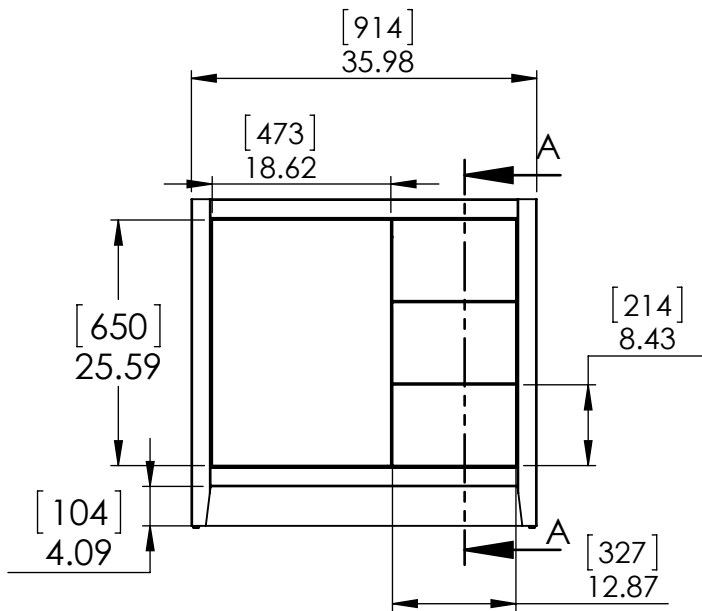

Top View

Isometric View

Front View

SECTION A-A

Side View

Back View

ITEM:	<b>BK36P2-SY</b>	REV	<b>A</b>
	<b>BK36P2-SY</b>		

NAME:  
**Blakely 36in Vanity w/VTop  
 - Shale Gray/Light Gray**

UNLESS OTHERWISE SPECIFIED  
 DIMENSIONS ARE IN MM.  
 AND (INCHES)  
 TOLERANCES ARE  
 +0.125 [3.175] -0.125 [-3.175]  
 SCALE:1:10

	NAME	DATE
DRAWN	R. Rubio	12/19/18
CHECKED	R. Rubio	12/19/18
ENG APPR.	R. Rubio	12/19/18
MFG APPR.	A. Casiano	12/19/18

**Wood Crafters**

SIZE DWG. NO. A Vtop Thick SE 36.5x19 offset left 8in

SHEET 1 OF 1 REV. 1

Top View

Isometric View

Front View

SECTION B-B

Side View

DRAWING	ARB	03/01/19
REVIEW	ING	03/01/19
APPROVED	R&D	03/01/19
SCALE: 1:20	MODEL:	<b>Blakely 36in</b>

MATERIAL:  
**German Beech/Particle Board**