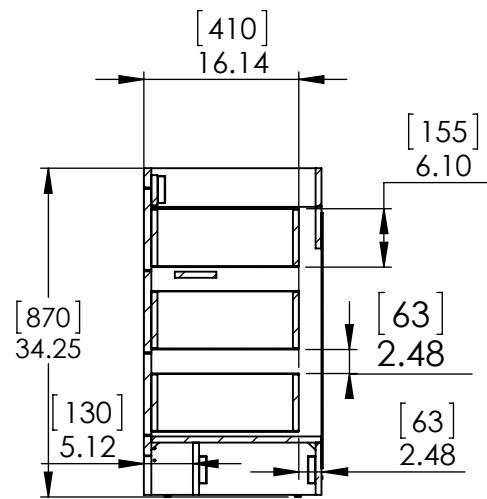

Top View

Isometric View

Front View

SECTION A-A

Side View

Back View

ITEM:	<b>BK36P2-SY</b>	REV	<b>A</b>
	<b>BK36P2-SY</b>		

NAME:  
**Blakely 36in Vanity w/VTop  
 - Shale Gray/Light Gray**

UNLESS OTHERWISE SPECIFIED  
 DIMENSIONS ARE IN MM.  
 AND (INCHES)  
 TOLERANCES ARE  
 +0.125 [3.175] -0.125 [-3.175]  
 SCALE:1:10

	NAME	DATE
DRAWN	R. Rubio	12/19/18
CHECKED	R. Rubio	12/19/18
ENG APPR.	R. Rubio	12/19/18
MFG APPR.	A. Casiano	12/19/18

**Wood Crafters**

SIZE DWG. NO. A Vtop Thick SE 36.5x19 offset left 8in

SHEET 1 OF 1 REV. 1

Top View

Isometric View

Front View

SECTION B-B

Side View

DRAWING	ARB	03/01/19
REVIEW	ING	03/01/19
APPROVED	R&D	03/01/19
SCALE: 1:20	MODEL:	<b>Blakely 36in</b>

MATERIAL:  
**German Beech/Particle Board**