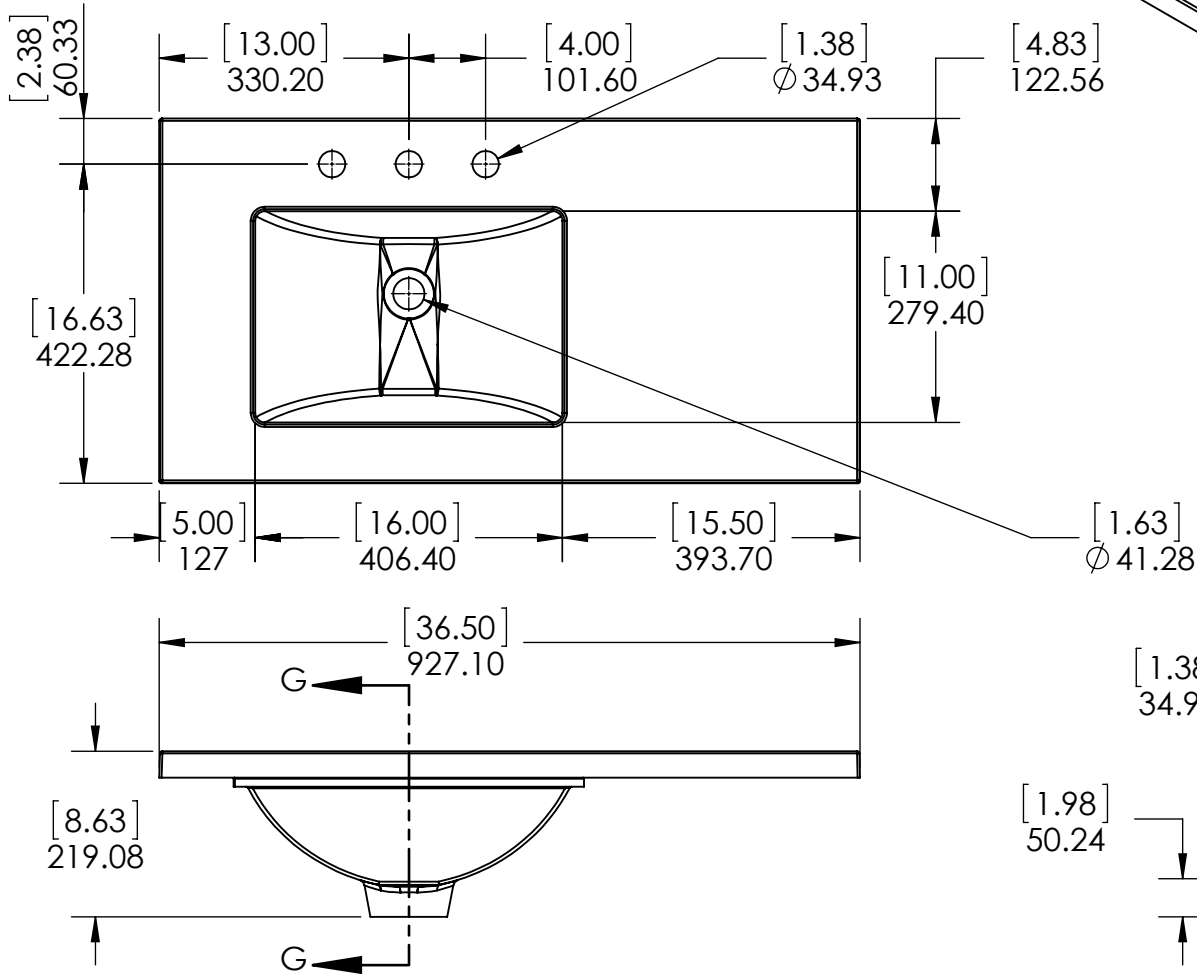

ID	Description	Technology	Status
595619	Vtop Thick SE 36.5x19 offset left Pulsar 8in	Stone Effect	Approved for production
595634	Vtop Thick SE 36.5x19 Offset Left Lunar 8in	Stone Effect	Approved for production
595635	Vtop Thick SE 36.5x19 Offset Left Gray Stone 8in	Stone Effect	Approved for production

Rev #	Approved by	Change
0	R. Rubio	Released
1	R. Rubio	New Models Added

PROPRIETARY AND CONFIDENTIAL
THE INFORMATION CONTAINED IN THIS DRAWING IS THE
SOLE PROPERTY OF WOODCRAFTERS. ANY
REPRODUCTION IN PART OR AS A WHOLE WITHOUT THE
WRITTEN PERMISSION OF WOODCRAFTERS IS PROHIBITED.

UNLESS OTHERWISE SPECIFIED
DIMENSIONS ARE IN MM.
AND (INCHES)
TOLERANCES ARE
+0.125 [3.175] -0.125 [-3.175]
SCALE:1:10

	NAME	DATE
DRAWN	R. Rubio	12/19/18
CHECKED	R. Rubio	12/19/18
ENG APPR.	R. Rubio	12/19/18
MFG APPR.	A. Casiano	12/19/18

Wood Crafters

SIZE DWG. NO. A Vtop Thick SE 36.5x19 offset left 8in

SHEET 1 OF 1 REV. 1