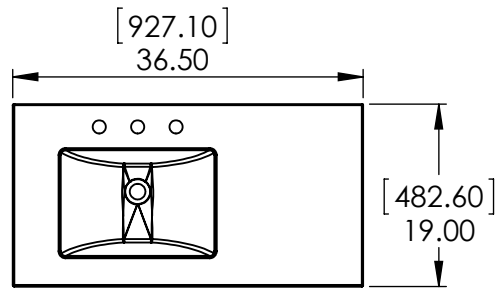

UNLESS OTHERWISE SPECIFIED  
 DIMENSIONS ARE IN MM.  
 AND (INCHES)  
 TOLERANCES ARE  
 +0.125 [3.175] -0.125 [-3.175]  
 SCALE:1:10

	NAME	DATE
DRAWN	R. Rubio	12/19/18
CHECKED	R. Rubio	12/19/18
ENG APPR.	R. Rubio	12/19/18
MFG APPR.	A. Casiano	12/19/18

**Wood Crafters**

SIZE DWG. NO. A Vtop Thick SE 36.5x19 offset left 8in

SHEET 1 OF 1 REV. 1

Top View

Isometric View

Front View

SECTION B-B

Side View