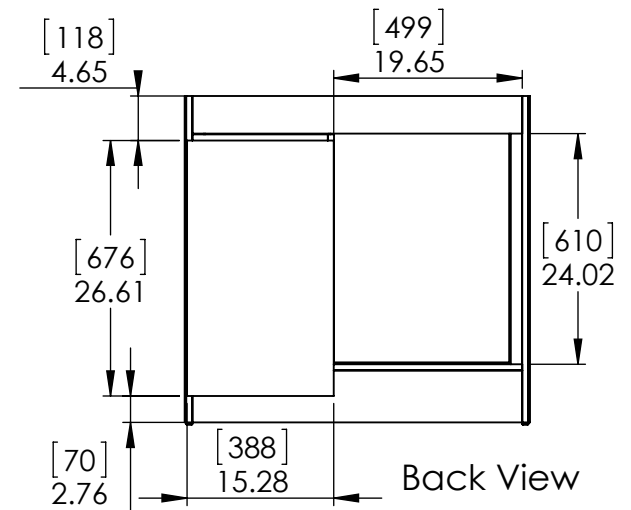

Top View

Isometric View

Front View

SECTION A-A

Side View

Back View

ITEM:	<b>BK36P2-SY</b>	REV	<b>A</b>
	<b>BK36P2-SY</b>		

NAME:  
**Blakely 36in Vanity w/VTop  
 - Shale Gray/Light Gray**

UNLESS OTHERWISE SPECIFIED  
 DIMENSIONS ARE IN MM.  
 AND (INCHES)  
 TOLERANCES ARE  
 +0.125 [3.175] -0.125 [-3.175]  
 SCALE:1:10

	NAME	DATE
DRAWN	R. Rubio	12/19/18
CHECKED	R. Rubio	12/19/18
ENG APPR.	R. Rubio	12/19/18
MFG APPR.	A. Casiano	12/19/18

**Wood Crafters**

SIZE DWG. NO. A Vtop Thick SE 36.5x19 offset left 8in

SHEET 1 OF 1 REV. 1

Top View

Isometric View

Front View

SECTION B-B

Side View

DRAWING	ARB	03/01/19
REVIEW	ING	03/01/19
APPROVED	R&D	03/01/19
SCALE: 1:20	MODEL:	<b>Blakely 36in</b>

MATERIAL:  
**German Beech/Particle Board**