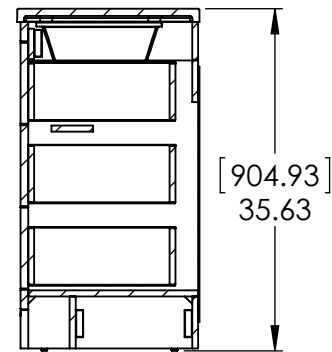

UNLESS OTHERWISE SPECIFIED  
 DIMENSIONS ARE IN MM.  
 AND (INCHES)  
 TOLERANCES ARE  
 +0.125 [3.175] -0.125 [-3.175]  
 SCALE:1:10

	NAME	DATE
DRAWN	R. Rubio	12/19/18
CHECKED	R. Rubio	12/19/18
ENG APPR.	R. Rubio	12/19/18
MFG APPR.	A. Casiano	12/19/18

**Wood Crafters**

SIZE DWG. NO. A Vtop Thick SE 36.5x19 offset left 8in

SHEET 1 OF 1 REV. 1

Top View

Isometric View

Front View

SECTION B-B

Side View