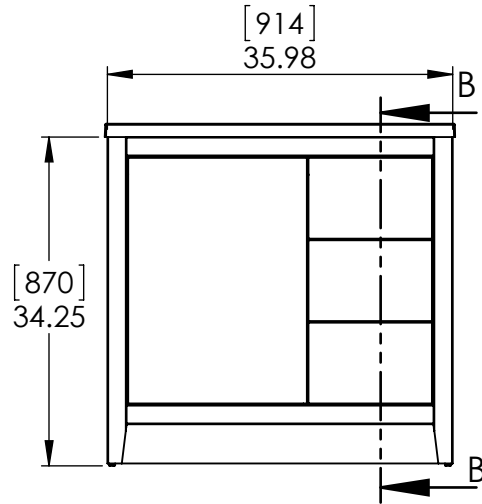

UNLESS OTHERWISE SPECIFIED  
 DIMENSIONS ARE IN MM.  
 AND (INCHES)  
 TOLERANCES ARE  
 +0.125 [3.175] -0.125 [-3.175]  
 SCALE:1:10

	NAME	DATE
DRAWN	R. Rubio	12/19/18
CHECKED	R. Rubio	12/19/18
ENG APPR.	R. Rubio	12/19/18
MFG APPR.	A. Casiano	12/19/18

**Wood Crafters**

SIZE DWG. NO. A Vtop Thick SE 36.5x19 offset left 8in

SHEET 1 OF 1 REV. 1

Top View

Isometric View

Front View

SECTION B-B

Side View

DRAWING	ARB	03/01/19
REVIEW	ING	03/01/19
APPROVED	R&D	03/01/19
SCALE: 1:20	MODEL:	<b>Blakely 36in</b>

MATERIAL:  
**German Beech/Particle Board**