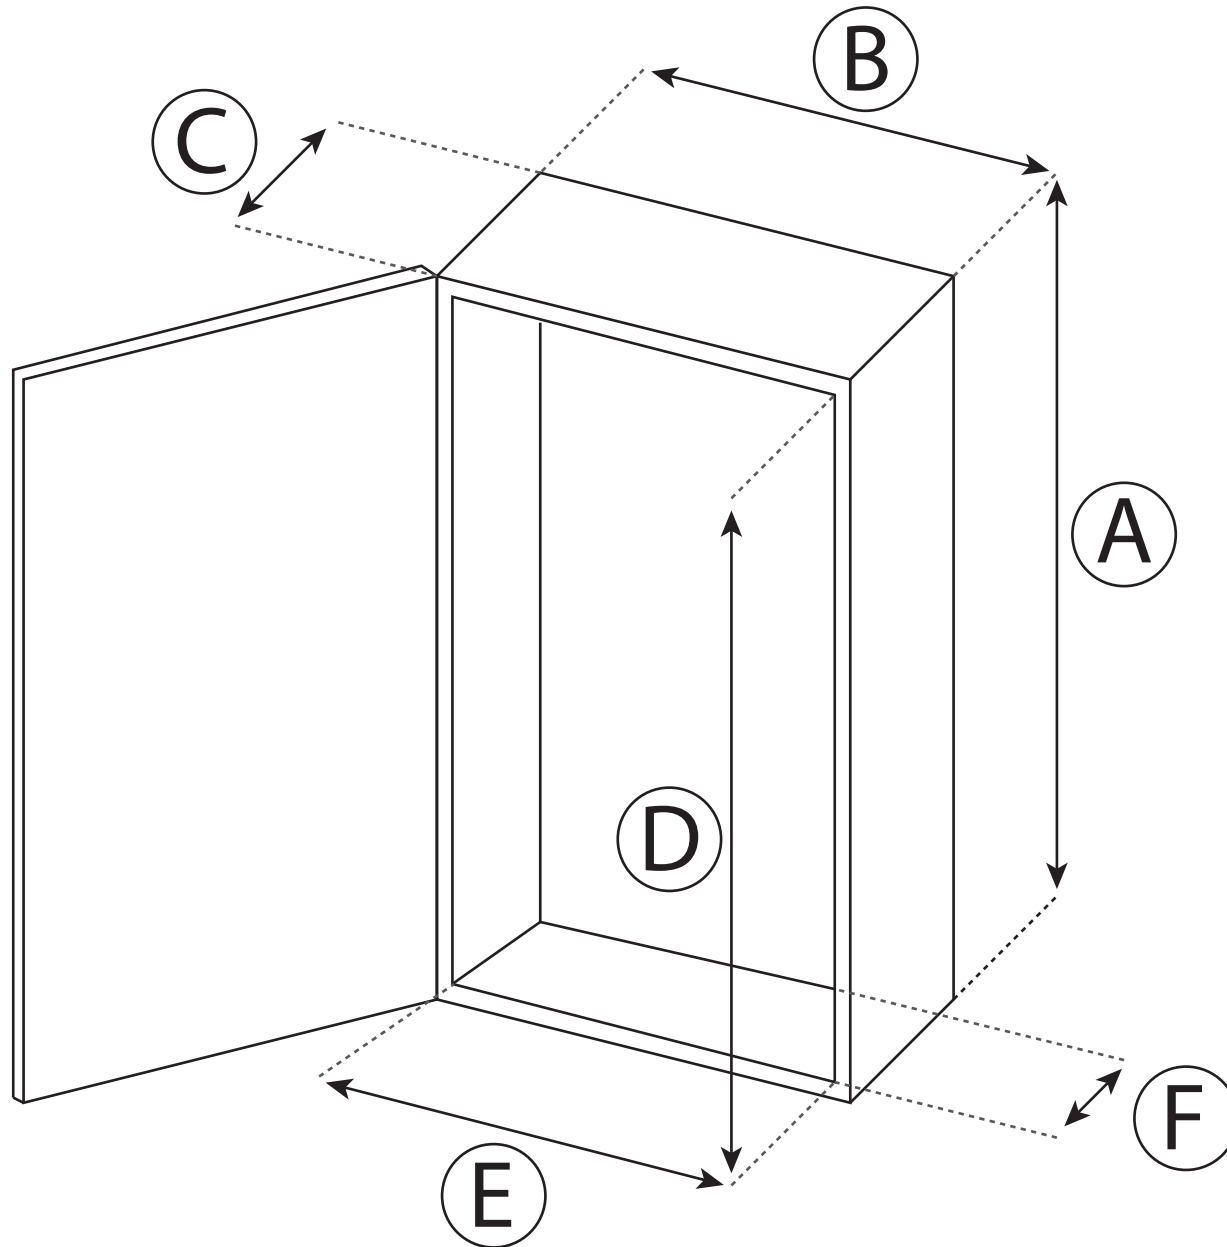

WC836005YW  
SEVERN CIRCULAR MIRROR CABINET

OUTSIDE DIMENSIONS	
A	19.69"
B	19.69"
C	4.33"
INSIDE DIMENSIONS	
D	11.81"
E	11.81"
F	3.35"