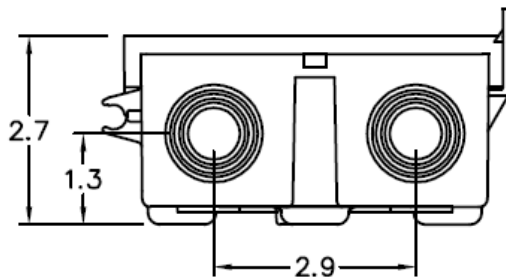

Top View

Wire Range Table

CONNECTOR	COPPER		ALUMINUM	
	SOLID	STRAND	SOLID	STRAND
LINE	14-8	14-2	12-8	12-2
LOAD	14-8	14-2	12-8	12-2
EQUIP. GRND.	12-8	12-2	12-8	12-2

Left Side View

Front View (Inside)

Front Cover

Front View (Outside)

Right Side View

Bottom View

imagination at work

GE 60A GD AC DISCONNECT PULLER-TYPE 240V 10HP NON-FUSIBLE RATED THERMOPLASTIC N3R ENCLOSURE RETAIL

CAT NO	DWG DATE	REV #
TPN60R1CP	2/4/2016	01