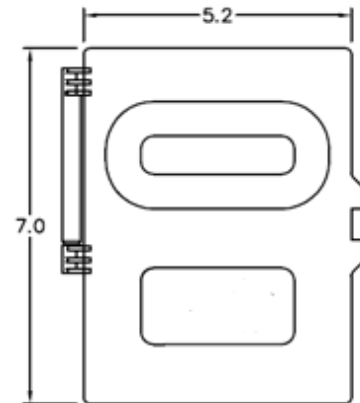

Top View

Wire Range Table

CONNECTOR	COPPER		ALUMINUM	
	SOLID	STRAND	SOLID	STRAND
LINE	14-8	14-2	12-8	12-2
LOAD	14-8	14-2	12-8	12-2
EQUIP. GRND.	12-8	12-2	12-8	12-2

Left Side View

Front View (Inside)

Front Cover

Front View (Outside)

Right Side View

Bottom View

imagination at work

GE 60A GD AC DISCONNECT PULLER-TYPE 240V 10HP NON-FUSIBLE RATED THERMOPLASTIC N3R ENCLOSURE RETAIL

CAT NO	DWG DATE	REV #
TPN60R1CP	2/4/2016	01