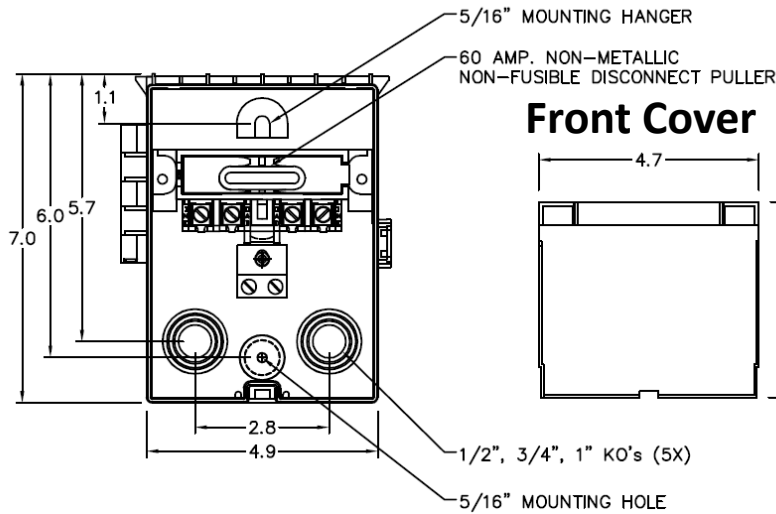

Top View

Wire Range Table

CONNECTOR	COPPER		ALUMINUM	
	SOLID	STRAND	SOLID	STRAND
LINE	14-8	14-2	12-8	12-2
LOAD	14-8	14-2	12-8	12-2
EQUIP. GRND.	12-8	12-2	12-8	12-2

Left Side View

Front View (Inside)

Front Cover

Front View (Outside)

Right Side View

Bottom View

imagination at work

GE 60A GD AC DISCONNECT PULLER-TYPE 240V 10HP NON-FUSIBLE RATED THERMOPLASTIC N3R ENCLOSURE RETAIL

CAT NO	DWG DATE	REV #
TPN60R1CP	2/4/2016	01