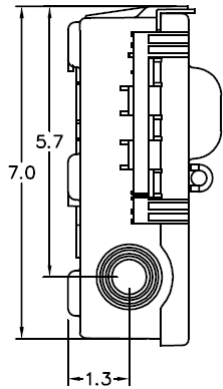

Top View

Wire Range Table

CONNECTOR	COPPER		ALUMINUM	
	SOLID	STRAND	SOLID	STRAND
LINE	14-8	14-2	12-8	12-2
LOAD	14-8	14-2	12-8	12-2
EQUIP. GRND.	12-8	12-2	12-8	12-2

Left Side View

Front View (Inside)

Front Cover

Front View (Outside)

Right Side View

Bottom View

imagination at work

GE 60A GD AC DISCONNECT PULLER-TYPE 240V 10HP NON-FUSIBLE RATED THERMOPLASTIC N3R ENCLOSURE RETAIL

CAT NO	DWG DATE	REV #
TPN60R1CP	2/4/2016	01