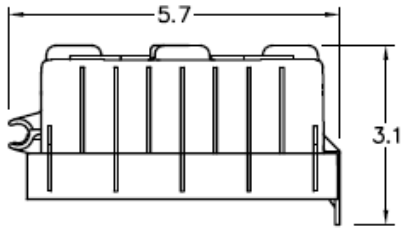

Top View

Wire Range Table

CONNECTOR	COPPER		ALUMINUM	
	SOLID	STRAND	SOLID	STRAND
LINE	14-8	14-2	12-8	12-2
LOAD	14-8	14-2	12-8	12-2
EQUIP. GRND.	12-8	12-2	12-8	12-2

Left Side View

Front View (Inside)

Front Cover

Front View (Outside)

Right Side View

Bottom View

imagination at work

GE 60A GD AC DISCONNECT PULLER-TYPE 240V 10HP NON-FUSIBLE RATED THERMOPLASTIC N3R ENCLOSURE RETAIL

CAT NO	DWG DATE	REV #
TPN60R1CP	2/4/2016	01