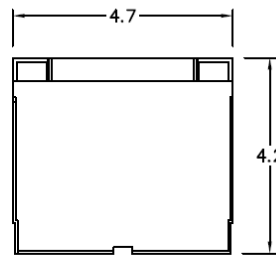

Top View

Wire Range Table

CONNECTOR	COPPER		ALUMINUM	
	SOLID	STRAND	SOLID	STRAND
LINE	14-8	14-2	12-8	12-2
LOAD	14-8	14-2	12-8	12-2
EQUIP. GRND.	12-8	12-2	12-8	12-2

Left Side View

Front View (Inside)

Front Cover