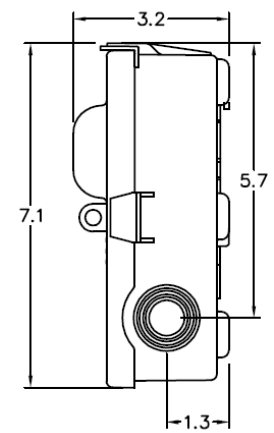

Top View

Wire Range Table

CONNECTOR	COPPER		ALUMINUM	
	SOLID	STRAND	SOLID	STRAND
LINE	14-8	14-2	12-8	12-2
LOAD	14-8	14-2	12-8	12-2
EQUIP. GRND.	12-8	12-2	12-8	12-2

Left Side View

Front View (Inside)

Front Cover

Front View (Outside)

Right Side View

Bottom View

imagination at work

GE 60A GD AC DISCONNECT PULLER-TYPE 240V 10HP NON-FUSIBLE RATED THERMOPLASTIC N3R ENCLOSURE RETAIL

CAT NO	DWG DATE	REV #
TPN60R1CP	2/4/2016	01